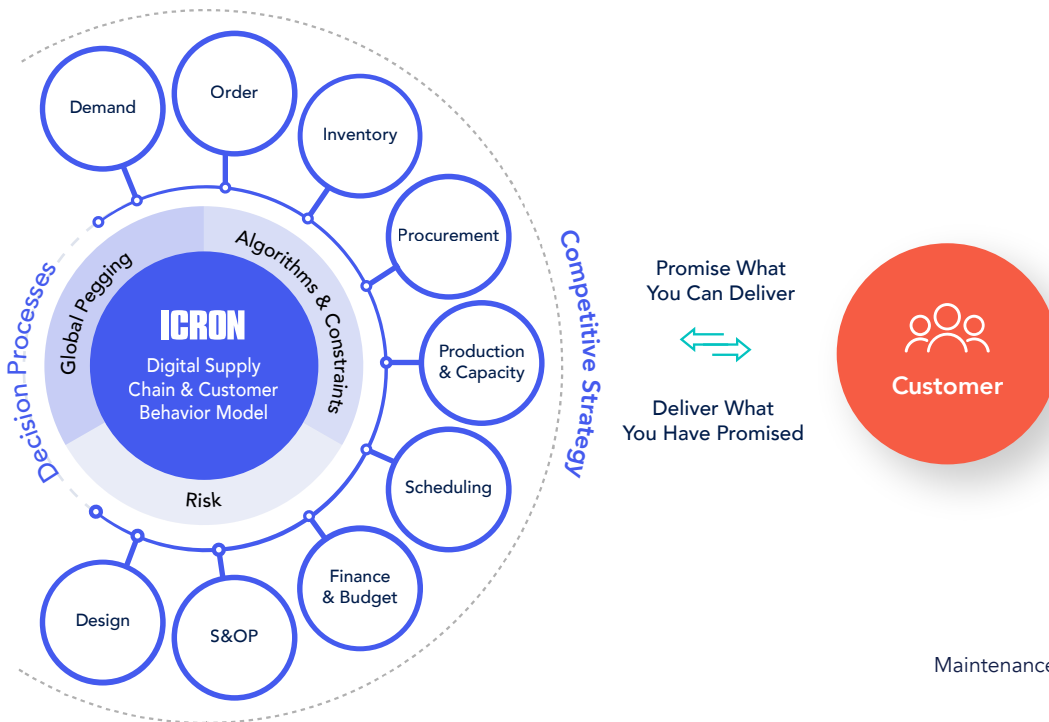

Customer Centric Supply Chain Planning

How effectively an organization makes and executes decisions correlates consistently to its financial performance and customer experience. In an environment where disruptions have become normal, it is imperative for organizations to make sound planning decisions for a resilient and sustainable future.

ICRON Customer Centric Supply Chain Planning delivers a powerful planning and decision-centric optimization platform – allowing organizations to make the best business decisions by aligning all strategic, tactical, and operational level planning to solve any supply chain planning problem.

Through comprehensive and AI-powered solutions, ICRON provides a key ingredient for establishing a true customer-centric supply chain for businesses by embedding real-time market signals and customer information into all supply chain activities and processes – allowing you to put your customer at the heart of your decision making.

15% increase in net profit   **20%** increase in OTIF performance   **25%** decrease in stock levels   **20%** increase in capacity utilization

Industry Specific Solutions

- Procurement Planning & Blending
- Spare Parts Planning
- Maintenance Repair & Overhaul Planning (MRO)
- Workforce Planning & Management

Next Generation Technology

- SaaS, Cloud (private, public, hybrid), On-Premise
- No code
- Flexible, scalable and adaptive architecture
- Robust Optimization, AI & ML
- Real-time visibility through out supply chain
- Fast user adoption and easy to use

Advanced Decision Intelligence

- Be proactive at all times
- Respond to disruptions with agility
- Evaluate and proactively manage risks and opportunities for increased resilience
- Simulate and compare current and future circumstances with data-driven and collaborative scenario analysis

Competitive Edge

- End-to-end supply chain process coverage
- Achieve seamless cross functional collaboration
- Accelerate strategic, tactical and operational level decision making in real time
- Tightly integrate end-to-end supply chain decision making through powerful Global Pegging capabilities
- Create a single source of truth that serves as a foundation for end-to-end supply chain orchestration