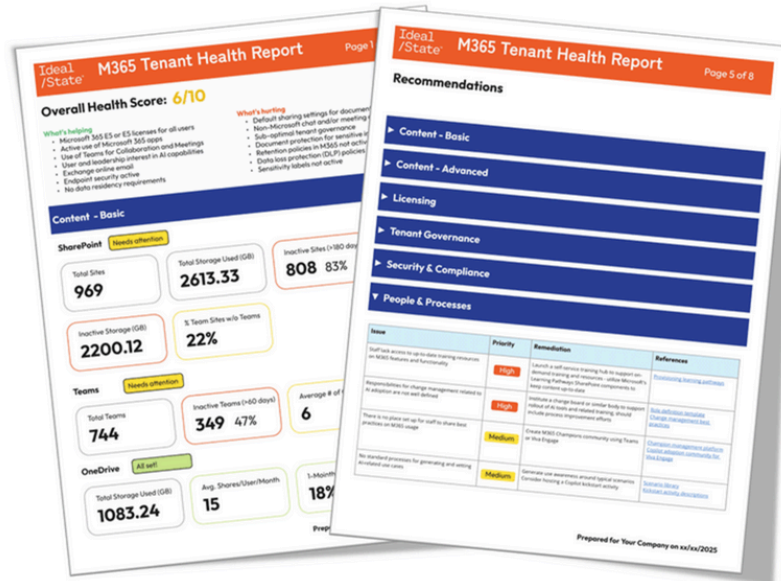

Ready.
Set.
Collaborate.

Optimize your Microsoft 365 tenant today and future-proof your digital workplace

Your path to maximum productivity and ROI

Over a few days, our Microsoft 365 Tenant Health Check dives deep into your environment to assess usage, configuration, and AI readiness—delivering a custom optimization strategy to boost performance and prepare for the future.

Maximize your investment with expert insights.

“The knowledge that Ideal State brings to the table across Microsoft 365, knowledge management, and change management is invaluable. We couldn't have asked for a better partner.”

Frank Williams, Director of IT, Humanity United

What's Included

A comprehensive review plus a game-changing strategy

Usage & Configuration Review

Analyze how your M365 tenant is performing and configured.