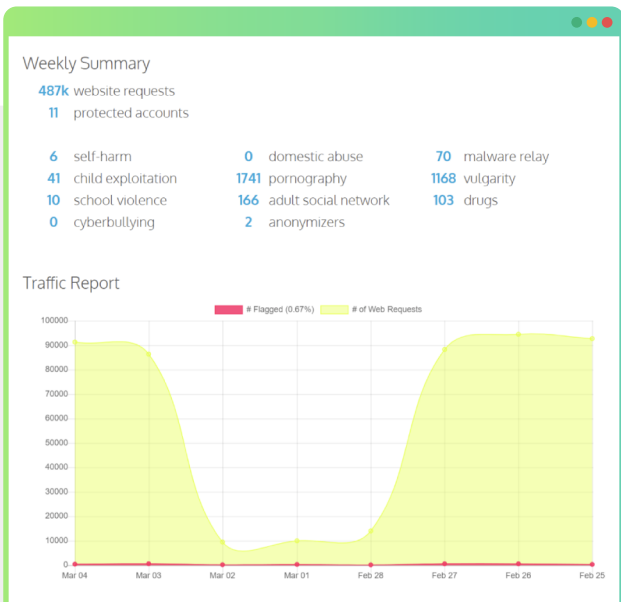

# STUDENT AWARE

**Identify and rescue vulnerable and at risk students.**

**Student Aware** identifies and notifies administration when students present signs of suicide, violence, abuse and other dangerous online activity.

**Monitor student traffic on all devices, including Chromebooks.**

All website requests, including those from Chromebooks, are logged according to user identity... even while roaming outside your network firewall (optional).

**Powerful, real-time searching.**

Search all web traffic by keyword, date, or risk type. Enable live mode and watch real-time results with all filtering options.

**Beautiful, interactive analytics that help visualize activity.**

When we saw the first version of Student Aware we felt compelled to be involved. The potential to protect students was significant and the founders of the company have a history of being incredibly responsive to schoolboard needs.