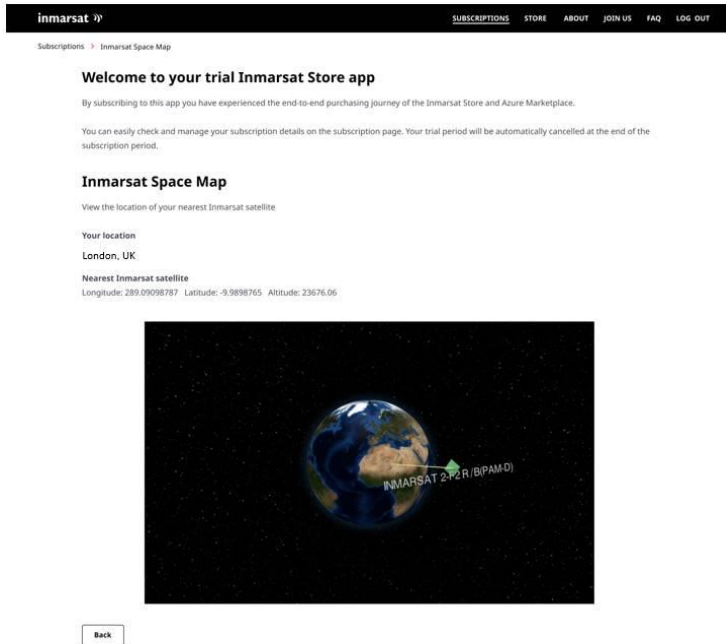

Inmarsat Space Map (Beta Release)

The Inmarsat Space Map that allows you to easily trial subscribing through the Inmarsat Store with our demo application. More features to come soon.

Track the current location of the closest Inmarsat Satellite from you location.

Benefits

- Find the nearest Satellite for a limited trial period

Features

- Experience the digital end to end purchase journey of the Inmarsat Store and Azure Marketplace.
- Manage your subscription through the Subscription Panel
- Trial period is automatically cancelled at the end of the subscription period