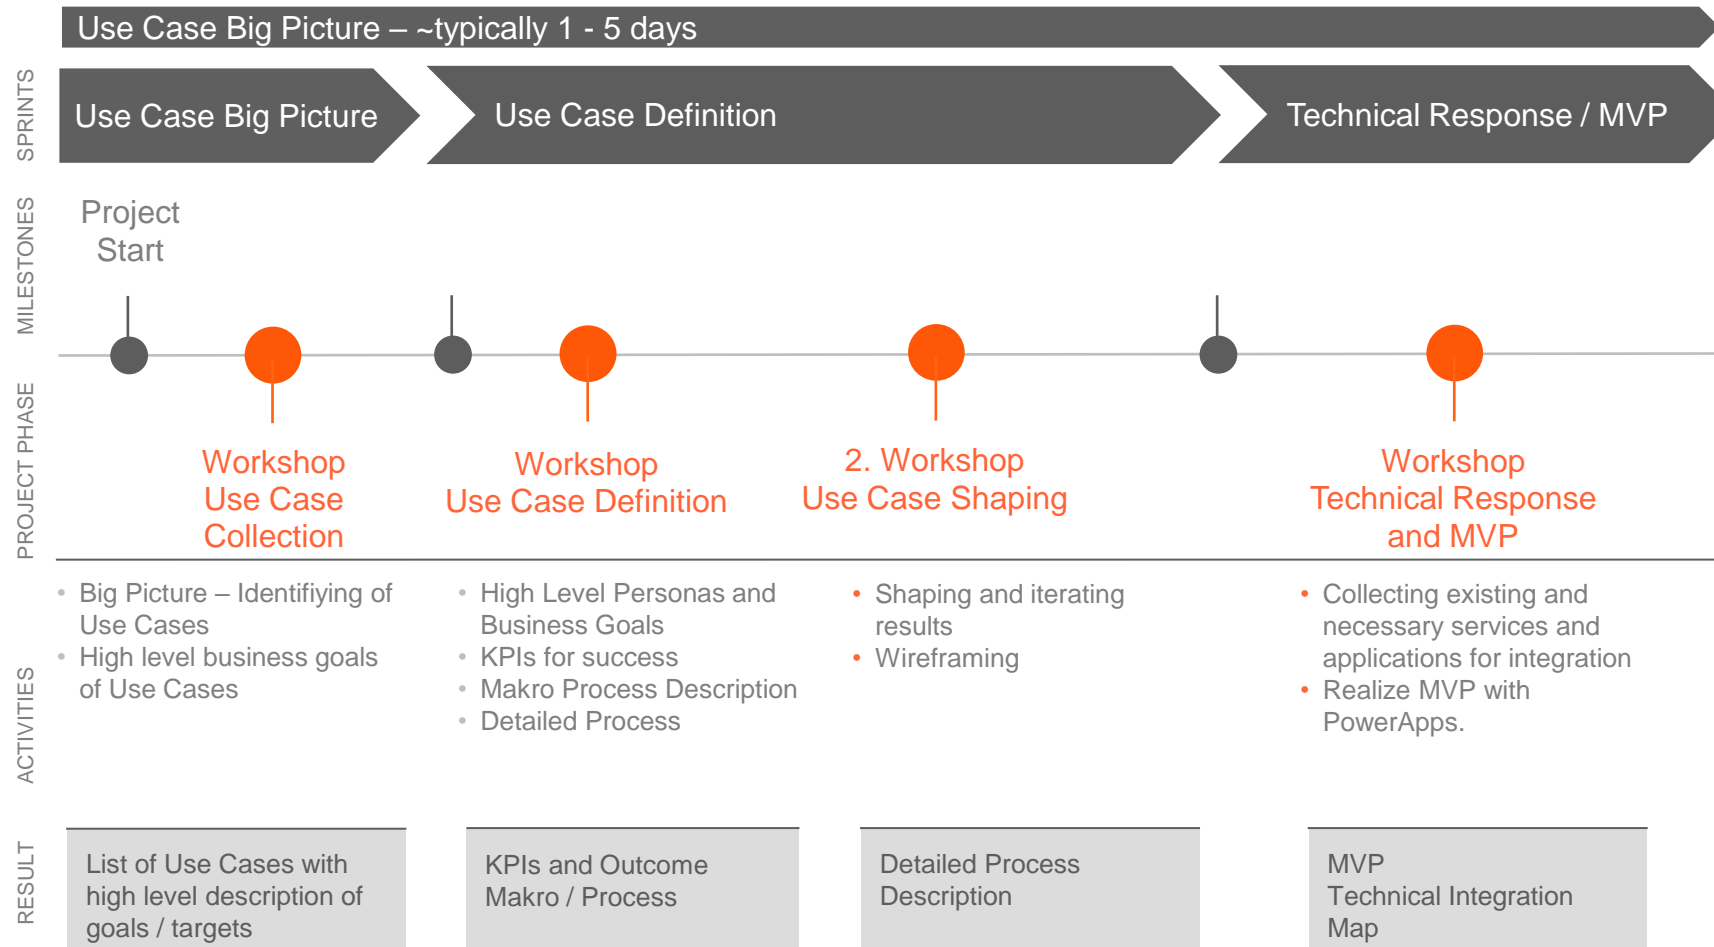

Business drives IT

The **Use Case Builder** links business goals with requirements and technical design, avoids media breaks and creates an understanding of **business and IT** in a visualised form.

**Common
understanding of
solution**

**Your Business Solution
in 1-5 days!**

insinno Use Case Approach – Business RQ-2-Technical Response

The insinno Use Case Builder Methodology and Tool captures the business goals and processes and identifies necessary technical services and realizes MVP.