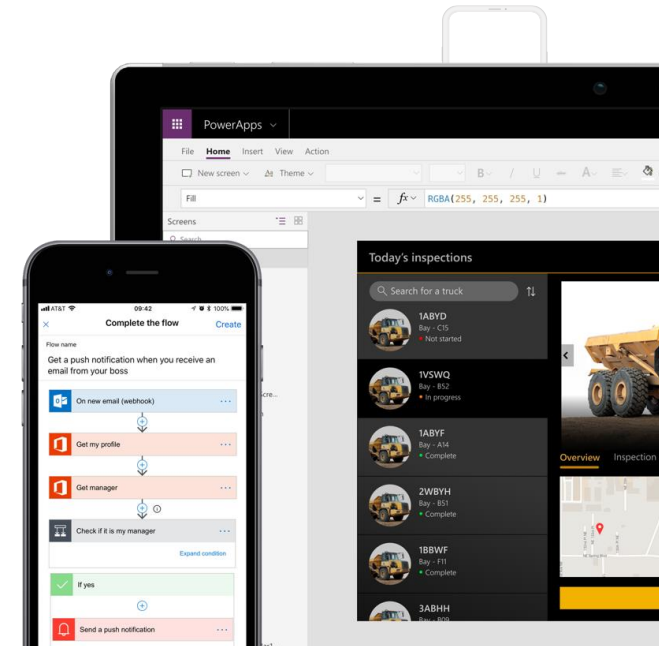

Business drives IT

The **Use Case Builder** links business goals with requirements and technical design, avoids media breaks and creates an understanding of **business and IT** in a visualised form.

**Common
understanding of
solution**

**Your Business Solution
in 1-5 days!**

insinno Use Case Approach – Business RQ-2-Technical Response

The insinno Use Case Builder Methodology and Tool captures the business goals and processes and identifies necessary technical services and realizes MVP.