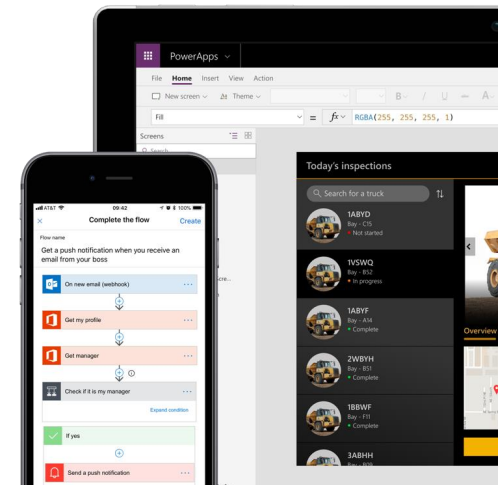

Business drives IT

The **Use Case Builder** links business goals with requirements and technical design, avoids media breaks and creates an understanding of **business and IT** in a visualised form.

**Common
understanding of
solution**

**Your Business Solution
in 1-5 days!**

insinno Use Case Approach – Business RQ-2-Technical Response

The insinno Use Case Builder Methodology and Tool captures the business goals and processes and identifies necessary technical services and realizes MVP.