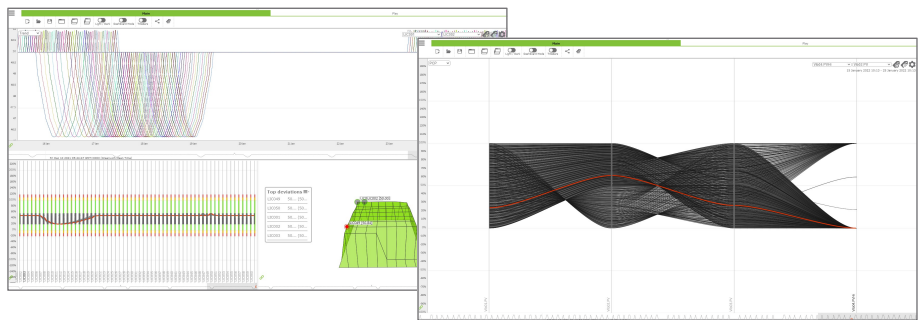

Valve Signature

- Get instant diagnosis of unhealthy valves in your subsea systems.
- Predict possible failures and optimise interventions.

Wax Intelligence

Determine if your process is building up wax, real-time and historical.

Well Intelligence

Optimise your choke positions to gain more production without changing anything else.

Industrial App Store

<https://appstore.intelligentplant.com>

Gestalt PnID

- Create high resolution Process & Instrumentation Diagram schematics with data bound animations to give a real-time picture of your plants performance.

Gestalt Trend

- A trending package which immerses you in your process data.
- Configure data sources then switch between multiple views for in depth analysis.

Alarm Analysis

- Alarm Analysis has unparalleled Bad Actor diagnosis. Listing the Top 20 alarms is informative in terms of where the problem lies, but is of no help in actually diagnosing the problem on each tag.