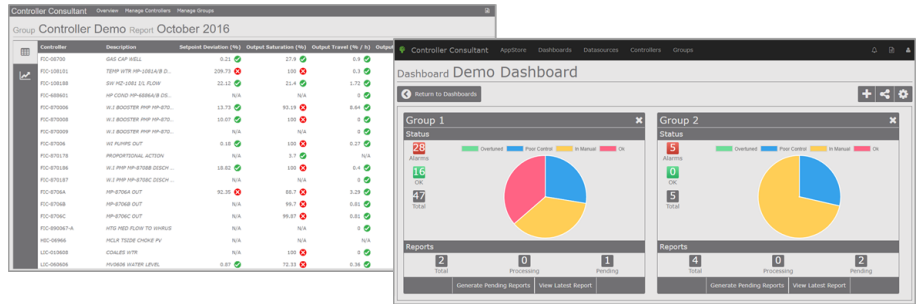

Industrial App Store

<https://appstore.intelligentplant.com>

Controller Consultant

- Understand how to best manage your controllers.
- Do they need tuning?
- Are they over-tuned?

OpMode

- Use machine learning yourself and easily define different operating modes on your plant from multiple PVs.

Valve Signature

- Get instant diagnosis of unhealthy valves in your subsea systems.
- Predict possible failures and optimise interventions.

Wax Intelligence

Determine if your process is building up wax, real-time and historical.

Well Intelligence

Optimise your choke positions to gain more production without changing anything else.

Industrial App Store

<https://appstore.intelligentplant.com>

Gestalt PnID

- Create high resolution Process & Instrumentation Diagram schematics with data bound animations to give a real-time picture of your plants performance.

Gestalt Trend

- A trending package which immerses you in your process data.
- Configure data sources then switch between multiple views for in depth analysis.

Alarm Analysis

- Alarm Analysis has unparalleled Bad Actor diagnosis. Listing the Top 20 alarms is informative in terms of where the problem lies, but is of no help in actually diagnosing the problem on each tag.