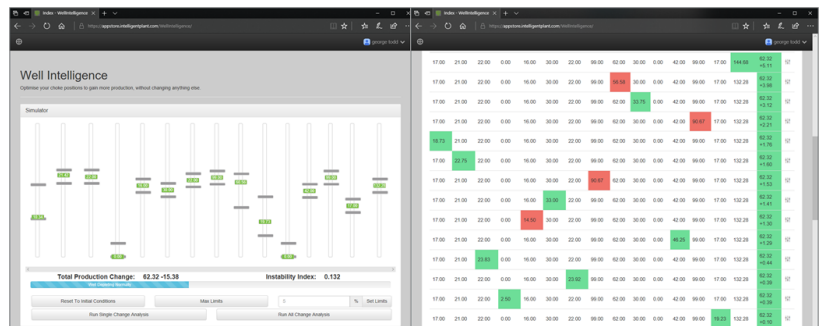

Valve Signature

- Get instant diagnosis of unhealthy valves in your subsea systems.
- Predict possible failures and optimise interventions.

Wax Intelligence

Determine if your process is building up wax, real-time and historical.

Well Intelligence

Optimise your choke positions to gain more production without changing anything else.

Industrial App Store

<https://appstore.intelligentplant.com>

Gestalt PnID

- Create high resolution Process & Instrumentation Diagram schematics with data bound animations to give a real-time picture of your plants performance.

Gestalt Trend

- A trending package which immerses you in your process data.
- Configure data sources then switch between multiple views for in depth analysis.

Alarm Analysis

- Alarm Analysis has unparalleled Bad Actor diagnosis. Listing the Top 20 alarms is informative in terms of where the problem lies, but is of no help in actually diagnosing the problem on each tag.