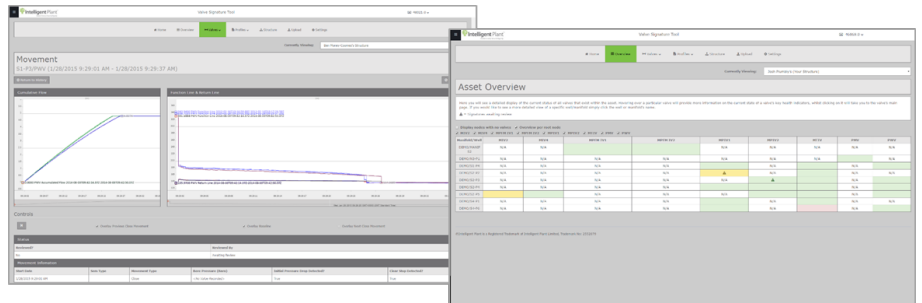

Industrial App Store

<https://appstore.intelligentplant.com>

Controller Consultant

- Understand how to best manage your controllers.
- Do they need tuning?
- Are they over-tuned?

OpMode

- Use machine learning yourself and easily define different operating modes on your plant from multiple PVs.

Valve Signature

- Get instant diagnosis of unhealthy valves in your subsea systems.
- Predict possible failures and optimise interventions.

Wax Intelligence

Determine if your process is building up wax, real-time and historical.

Well Intelligence

Optimise your choke positions to gain more production without changing anything else.

Industrial App Store

<https://appstore.intelligentplant.com>

Gestalt PnID

- Create high resolution Process & Instrumentation Diagram schematics with data bound animations to give a real-time picture of your plants performance.

Gestalt Trend

- A trending package which immerses you in your process data.
- Configure data sources then switch between multiple views for in depth analysis.

Alarm Analysis

- Alarm Analysis has unparalleled Bad Actor diagnosis. Listing the Top 20 alarms is informative in terms of where the problem lies, but is of no help in actually diagnosing the problem on each tag.