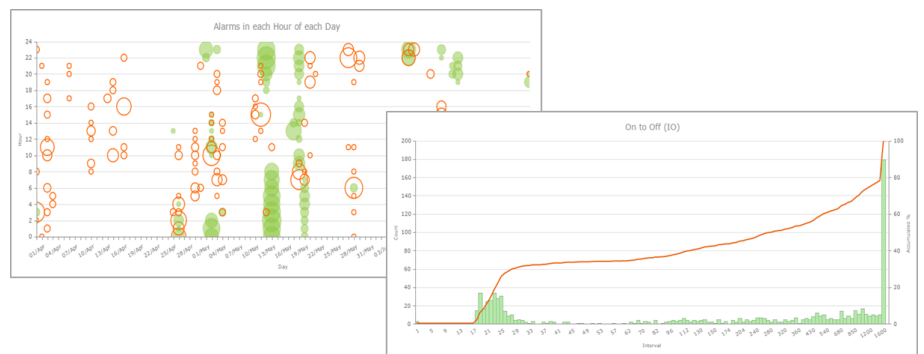

Well Intelligence

Optimise your choke positions to gain more production without changing anything else.

Industrial App Store

<https://appstore.intelligentplant.com>

Gestalt PnID

- Create high resolution Process & Instrumentation Diagram schematics with data bound animations to give a real-time picture of your plants performance.

Gestalt Trend

- A trending package which immerses you in your process data.
- Configure data sources then switch between multiple views for in depth analysis.

Alarm Analysis

- Alarm Analysis has unparalleled Bad Actor diagnosis. Listing the Top 20 alarms is informative in terms of where the problem lies, but is of no help in actually diagnosing the problem on each tag.