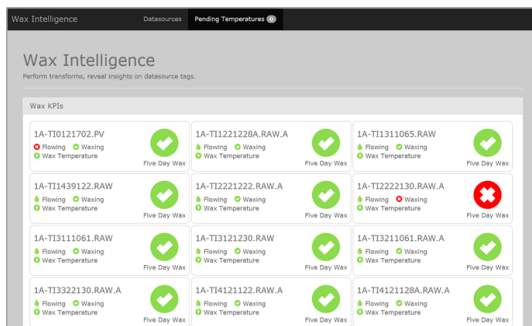

Industrial App Store

<https://appstore.intelligentplant.com>

Controller Consultant

- Understand how to best manage your controllers.
- Do they need tuning?
- Are they over-tuned?

OpMode

- Use machine learning yourself and easily define different operating modes on your plant from multiple PVs.

Valve Signature

- Get instant diagnosis of unhealthy valves in your subsea systems.
- Predict possible failures and optimise interventions.

Wax Intelligence

Determine if your process is building up wax, real-time and historical.

Well Intelligence

Optimise your choke positions to gain more production without changing anything else.

Industrial App Store

<https://appstore.intelligentplant.com>

Gestalt PnID

- Create high resolution Process & Instrumentation Diagram schematics with data bound animations to give a real-time picture of your plants performance.

Gestalt Trend

- A trending package which immerses you in your process data.
- Configure data sources then switch between multiple views for in depth analysis.

Alarm Analysis

- Alarm Analysis has unparalleled Bad Actor diagnosis. Listing the Top 20 alarms is informative in terms of where the problem lies, but is of no help in actually diagnosing the problem on each tag.