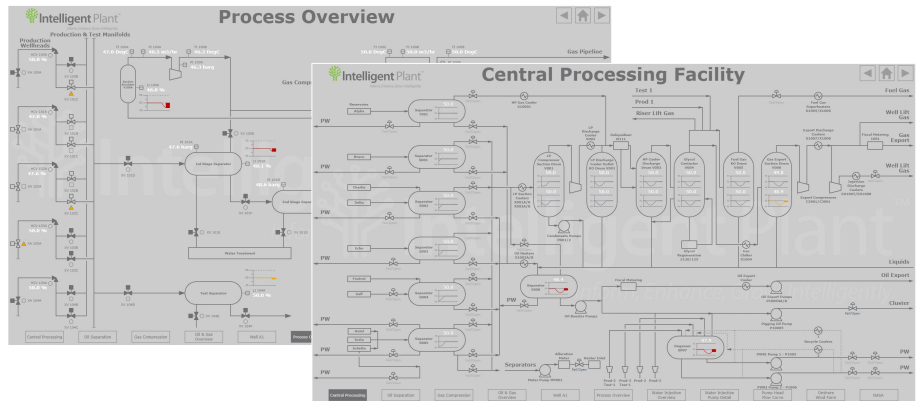

Valve Signature

- Get instant diagnosis of unhealthy valves in your subsea systems.
- Predict possible failures and optimise interventions.

Wax Intelligence

Determine if your process is building up wax, real-time and historical.

Well Intelligence

Optimise your choke positions to gain more production without changing anything else.

Industrial App Store

<https://appstore.intelligentplant.com>

Gestalt PnID

- Create high resolution Process & Instrumentation Diagram schematics with data bound animations to give a real-time picture of your plants performance.

Gestalt Trend

- A trending package which immerses you in your process data.
- Configure data sources then switch between multiple views for in depth analysis.

Alarm Analysis

- Alarm Analysis has unparalleled Bad Actor diagnosis. Listing the Top 20 alarms is informative in terms of where the problem lies, but is of no help in actually diagnosing the problem on each tag.

Facit

- Facit aggregates alarms and alerts into an intuitive dashboard to allow easy tracking, work flow management and automatic task auditing.