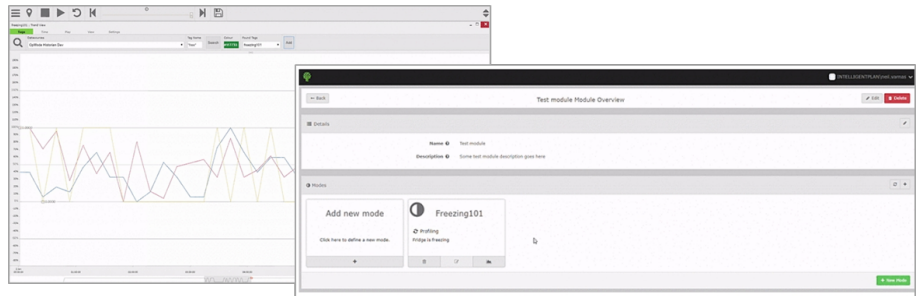

Industrial App Store

<https://appstore.intelligentplant.com>

Controller Consultant

- Understand how to best manage your controllers.
- Do they need tuning?
- Are they over-tuned?

OpMode

- Use machine learning yourself and easily define different operating modes on your plant from multiple PVs.

Valve Signature

- Get instant diagnosis of unhealthy valves in your subsea systems.
- Predict possible failures and optimise interventions.

Wax Intelligence

Determine if your process is building up wax, real-time and historical.

Well Intelligence

Optimise your choke positions to gain more production without changing anything else.

Industrial App Store

<https://appstore.intelligentplant.com>

Gestalt PnID

- Create high resolution Process & Instrumentation Diagram schematics with data bound animations to give a real-time picture of your plants performance.

Gestalt Trend

- A trending package which immerses you in your process data.
- Configure data sources then switch between multiple views for in depth analysis.

Alarm Analysis

- Alarm Analysis has unparalleled Bad Actor diagnosis. Listing the Top 20 alarms is informative in terms of where the problem lies, but is of no help in actually diagnosing the problem on each tag.