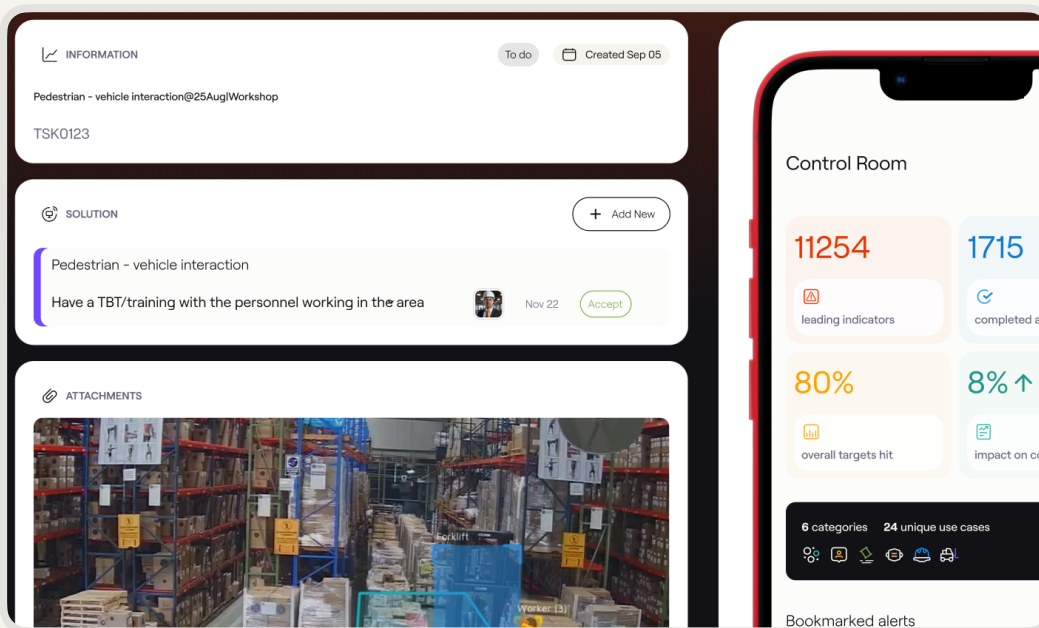

What We Detect & Optimize

PPE Compliance

- ▸ Apron
- ▸ Cal Suit
- ▸ Glasses
- ▸ Gloves
- ▸ Hard hat
- ▸ Hearing muff
- ▸ Mask
- ▸ Reflective vest
- ▸ Sleeve

Area Controls

- ▸ Crane area
- ▸ Light controls
- ▸ Line of fire
- ▸ Machine area
- ▸ Restricted area
- ▸ Max/min workers
- ▸ Static & dynamic delimitation
- ▸ Time limits

Housekeeping

- ▸ Pedestrian ways
- ▸ Vehicle roads
- ▸ Leakage & spill
- ▸ Open/closed door
- ▸ Unattended object

Vehicle Controls

- ▸ Speed limit
- ▸ Vehicle-pedestrian interaction
- ▸ Vehicle-vehicle interaction
- ▸ Vehicle zone
- ▸ Vehicle PPE
- ▸ Restricted area

Behavioral Safety

- ▸ Bannister use
- ▸ Climbing
- ▸ Contact with electricity
- ▸ Grouping
- ▸ Pedestrian way
- ▸ Restricted height
- ▸ Social distancing
- ▸ Worker down

Ergonomics

- ▸ Trunk position
- ▸ Trunk twisting
- ▸ Trunk bending
- ▸ Neck position
- ▸ Neck bending
- ▸ Lower & upper arm position
- ▸ Arm working position

Task Management

Incident Management

Compliance Management

KPI Tracking & Analytics

SIEMENS

HEINEKEN

Unilever

SUNTORY
SUNTORY BEVERAGE & FOOD

valmont

arçelik

Who We Support

Who We Are

2018

FOUNDED

$93M

FUNDING

100k+

PROTECTED

25+

COUNTRIES

22B+

IMAGES/DAY

GDPR

COMPLIANT

NYC

BASED

AI

FIRST