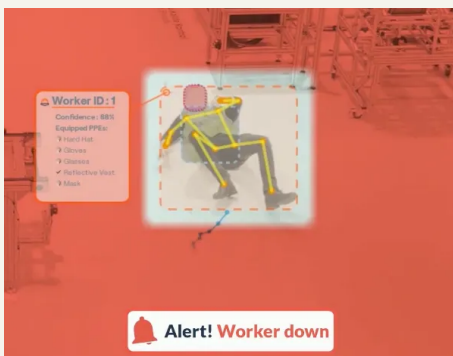

intenseye at a Glance

Empowering EHS Leaders to Modernize Workplace Safety with AI

Intenseye is on a mission to transform workplace safety with computer vision AI. By providing 24/7 visibility into unseen hazards, ergonomic risk factors, and leading indicator data, our platform empowers environmental health & safety (EHS) leaders to reduce work-related injury and illness rates, improve compliance, and save lives.

What We Do

Reveal Unseen Hazards

From crane area violations to electrical hazards, Intenseye automatically flags unsafe acts & conditions before they escalate

Improve Safety with Data

We don't just detect hazards, we provide video footage, analytics, and more to help EHS leaders make decisions that save lives

Boost the ROI of EHS

By automating manual workflows, driving new efficiencies, and even helping optimize insurance plans, our ROI goes beyond facilities

How It Works

- 1 Connect**
Intenseye to existing CCTV cameras in minutes via cloud or hybrid options
- 2 Deploy**
Any of 45+ prebuilt rules to automatically detect unsafe acts & conditions
- 3 Protect**
Workers by using leading indicator data to proactively improve safety outcomes

Housekeeping

- Pedestrian ways
- Vehicle roads
- Leakage & spill
- Open/closed door
- Unattended object

Vehicle Controls

- Speed limit
- Vehicle-pedestrian interaction
- Vehicle-vehicle interaction
- Vehicle zone
- Vehicle PPE
- Restricted area