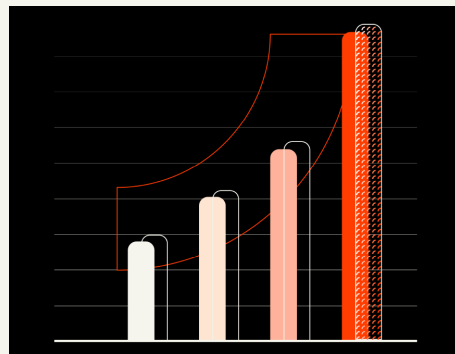

intenseye at a Glance

Empowering EHS Leaders to Modernize Workplace Safety with AI

Intenseye is on a mission to transform workplace safety with computer vision AI. By providing 24/7 visibility into unseen hazards, ergonomic risk factors, and leading indicator data, our platform empowers environmental health & safety (EHS) leaders to reduce work-related injury and illness rates, improve compliance, and save lives.

What We Do

Reveal Unseen Hazards

From crane area violations to electrical hazards, Intenseye automatically flags unsafe acts & conditions before they escalate

Improve Safety with Data

We don't just detect hazards, we provide video footage, analytics, and more to help EHS leaders make decisions that save lives