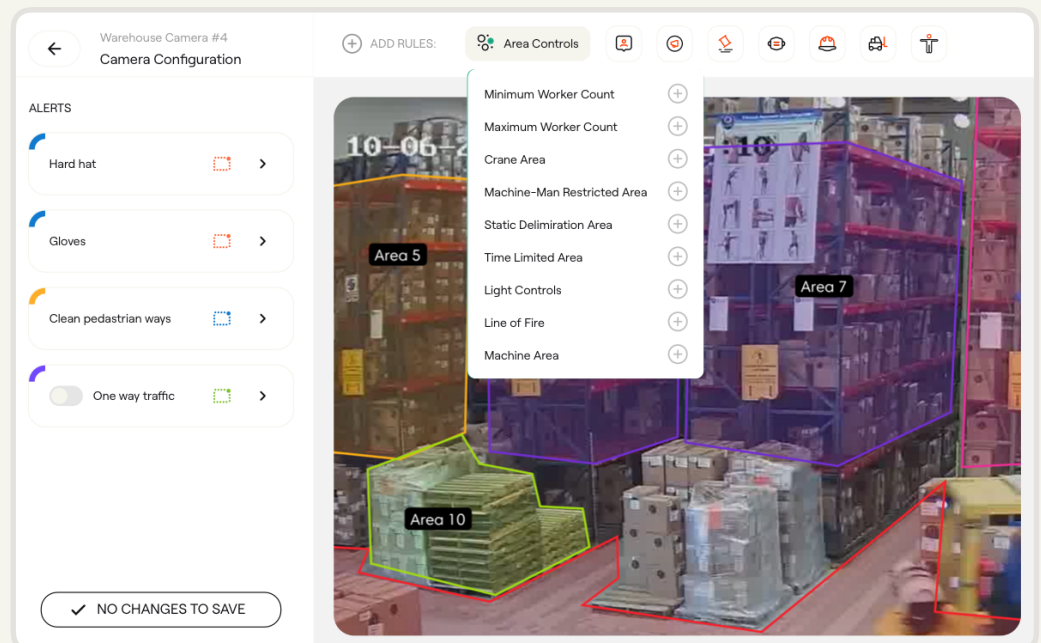

What We Do

Reveal Unseen Hazards

From crane area violations to electrical hazards, Intenseye automatically flags unsafe acts & conditions before they escalate

Improve Safety with Data

We don't just detect hazards, we provide video footage, analytics, and more to help EHS leaders make decisions that save lives

Boost the ROI of EHS

By automating manual workflows, driving new efficiencies, and even helping optimize insurance plans, our ROI goes beyond facilities

How It Works

- 1 Connect**
Intenseye to existing CCTV cameras in minutes via cloud or hybrid options
- 2 Deploy**
Any of 45+ prebuilt rules to automatically detect unsafe acts & conditions
- 3 Protect**
Workers by using leading indicator data to proactively improve safety outcomes

What We Detect & Optimize

PPE Compliance

- Apron
- Cal Suit
- Glasses
- Gloves
- Hard hat
- Hearing muff
- Mask
- Reflective vest
- Sleeve

Area Controls

- Crane area
- Light controls
- Line of fire
- Machine area
- Restricted area
- Max/min workers
- Static & dynamic delimitation
- Time limits

Housekeeping

- Pedestrian ways
- Vehicle roads
- Leakage & spill
- Open/closed door
- Unattended object

Vehicle Controls

- Speed limit
- Vehicle-pedestrian interaction
- Vehicle-vehicle interaction
- Vehicle zone
- Vehicle PPE
- Restricted area