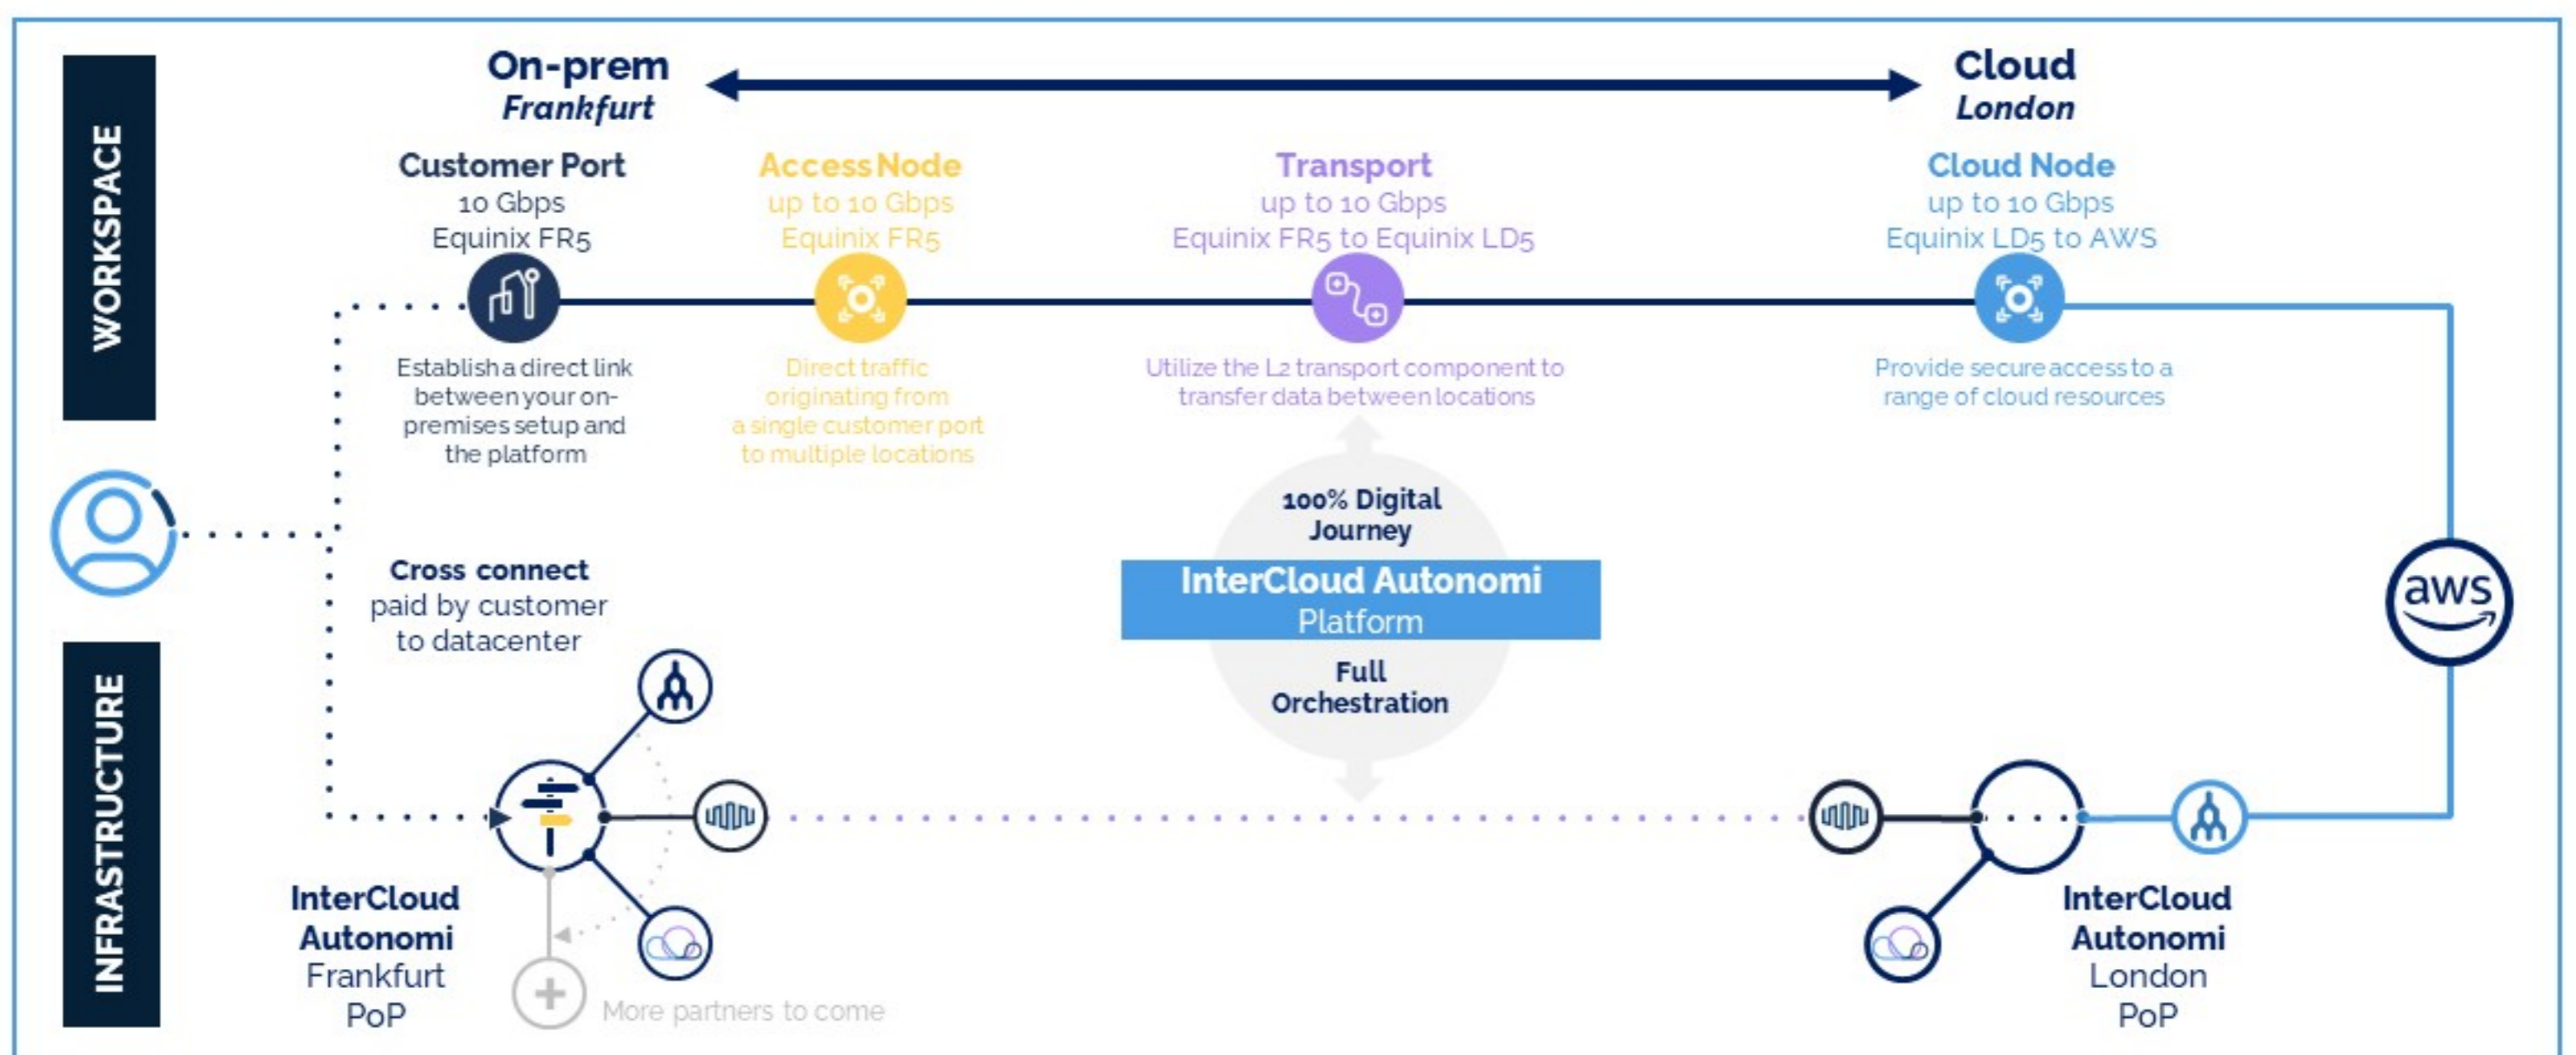

## Take full control of your cloud connectivity with InterCloud Autonomi

- » Define your project requirements and configure the right connectivity at software speed – wherever and however you need it with a platform that brings together multiple providers for the best possible solution.
- » Enjoy a seamless customer experience as you access market-leading network connectivity features and providers through our self-managed platform, including InterCloud's global private backbone and global network partners.
- » Deliver digital infrastructure projects and services quickly, make agile decisions about your setup, and run a smooth network operation.
- » Step into the future where you're in charge, shaping your network to boost your business's performance without limits.

### Experience seamless integration

Easily integrate InterCloud Autonomi with your existing cloud infrastructure and tools using your favorite DevOps automation tool, ensuring a smooth and efficient workflow.

## Platform features

- » One platform to access market-leading networking features and providers via one platform, including InterCloud's global private backbone and global network partners.
- » Easy access to hybrid and multicloud environments including AWS, Google Cloud and Microsoft Azure.
- » Real-time analytics of your network performance and dashboard visibility into all infrastructure from a single pane of glass.
- » Deliver agility and create cloud connectivity projects with ease, when you need to, how you need to, with complete control.

### Use case: What we build, what you get

Using InterCloud Autonomi you take control over the connectivity you need, the network partner you wish to use, the SLAs you require as well as the locations and clouds you need to connect. In moments. And all in a few simple clicks.