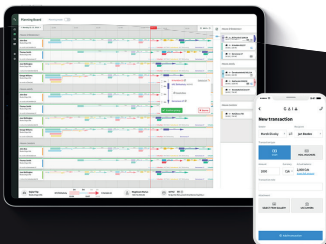

DODO FOOD

We provide an **express food delivery** service with quick and **guaranteed time** frames for delivery. We already provide this service to some of the largest companies in the industry for whom we process tens of thousands of orders each month.

DODO E-SHOP SUPPORT

In today's world, the **customer experience** is a vital **factor in the success** of any business. Set yourself apart from the competition and show your customers that you value their time by **offering same day delivery**.

KEY REFERENCES:

DoDo logistic platform, powered by advanced machine learning, gives us the ability to deliver as efficiently as possible.

www.dodorocks.com