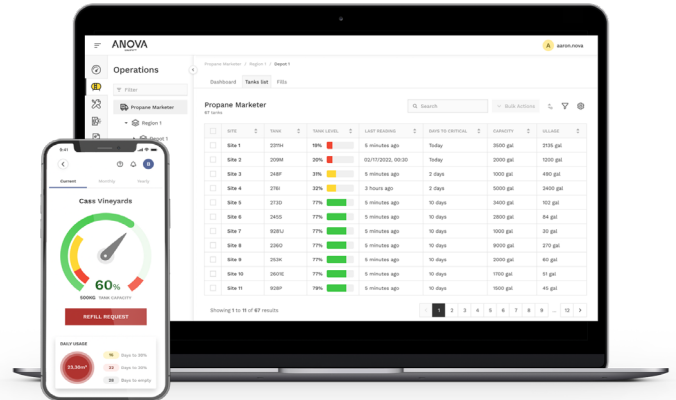

Unify Your Data

Visualize all your most business-critical applications and data available in a single platform.

Reveal New Insights

Benefit from deep insight into district performance, fleet operations optimization, and customer fill efficiency.

Drive ROI

Optimize your business operation with business intelligence, on-demand.

Anova Unify™

KEY FUNCTIONALITY

ALL ASSETS. ONE PLATFORM

Monitor tank levels, optimize logistics, engage customers, and gain valuable business intelligence.

Easily edit monitor settings and detailed asset info such as location, capacity, and more.

POWERFUL ANALYTICS

Customized reports and beautifully visualized dashboards to gain actionable insight into your operations.

INTEGRATED ERP CONNECTIVITY

Exchange and share data with back-office systems.

RIGOROUS SECURITY AND DATA PRIVACY

Built to meet the highest standards of data security and protection with data encryption in transit and at rest.