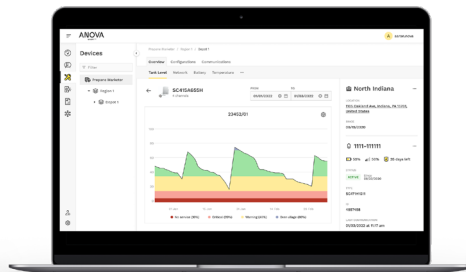

Anova Unify™

Your Business - Better.

Anova Unify™ seamlessly manages tank level data from any vendor, all in one place. Fast and intuitive, it is easy to optimize your operation. Scale up business intelligence, on-demand. Rest easy, with rigorous security and data privacy. Works with your business systems immediately, and any others through Anova Unify™ APIs. Your business, your team, your customer service – unified for the better.

Unify Your Data

Visualize all your most business-critical applications and data available in a single platform.

Reveal New Insights

Benefit from deep insight into district performance, fleet operations optimization, and customer fill efficiency.

Drive ROI

Optimize your business operation with business intelligence, on-demand.

Anova Unify™

KEY FUNCTIONALITY

ALL ASSETS. ONE PLATFORM

Monitor tank levels, optimize logistics, engage customers, and gain valuable business intelligence.

Easily edit monitor settings and detailed asset info such as location, capacity, and more.

POWERFUL ANALYTICS

Customized reports and beautifully visualized dashboards to gain actionable insight into your operations.