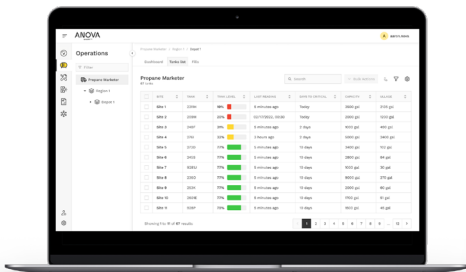

Anova Unify™

Your Business - Better.

Anova Unify™ seamlessly manages tank level data from any vendor, all in one place. Fast and intuitive, it is easy to optimize your operation. Scale up business intelligence, on-demand. Rest easy, with rigorous security and data privacy. Works with your business systems immediately, and any others through Anova Unify™ APIs. Your business, your team, your customer service – unified for the better.

Unify Your Data

Visualize all your most business-critical applications and data available in a single platform.

Reveal New Insights

Benefit from deep insight into district performance, fleet operations optimization, and customer fill efficiency.

Drive ROI

Optimize your business operation with business intelligence, on-demand.

Anova Unify™

KEY FUNCTIONALITY

ALL ASSETS. ONE PLATFORM

Monitor tank levels, optimize logistics, engage customers, and gain valuable business intelligence.

Easily edit monitor settings and detailed asset info such as location, capacity, and more.

POWERFUL ANALYTICS

Customized reports and beautifully visualized dashboards to gain actionable insight into your operations.