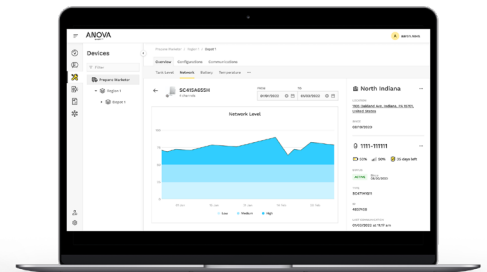

Anova Unify™

Your Business - Better.

Anova Unify™ seamlessly manages tank level data from any vendor, all in one place. Fast and intuitive, it is easy to optimize your operation. Scale up business intelligence, on-demand. Rest easy, with rigorous security and data privacy. Works with your business systems immediately, and any others through Anova Unify™ APIs. Your business, your team, your customer service – unified for the better.

Unify Your Data

Visualize all your most business-critical applications and data available in a single platform.

Reveal New Insights

Benefit from deep insight into district performance, fleet operations optimization, and customer fill efficiency.

Drive ROI

Optimize your business operation with business intelligence, on-demand.

Anova Unify™

KEY FUNCTIONALITY

ALL ASSETS. ONE PLATFORM

Monitor tank levels, optimize logistics, engage customers, and gain valuable business intelligence.

Easily edit monitor settings and detailed asset info such as location, capacity, and more.

POWERFUL ANALYTICS

Customized reports and beautifully visualized dashboards to gain actionable insight into your operations.