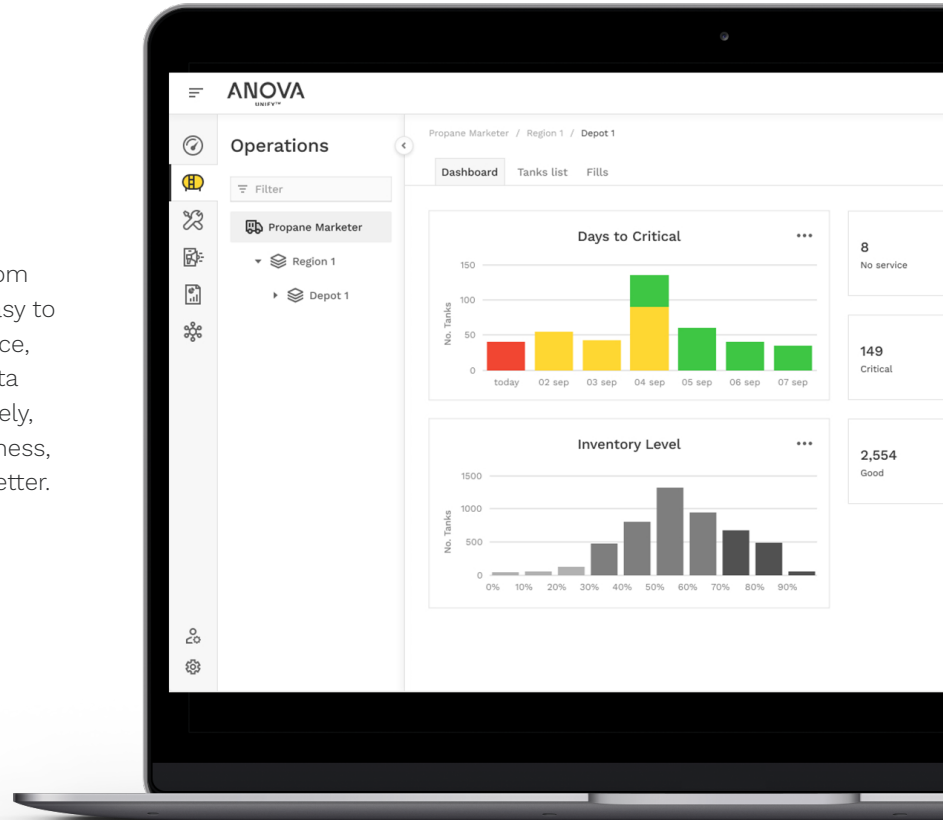

Anova Unify™

Your Business - Better.

Anova Unify™ seamlessly manages tank level data from any vendor, all in one place. Fast and intuitive, it is easy to optimize your operation. Scale up business intelligence, on-demand. Rest easy, with rigorous security and data privacy. Works with your business systems immediately, and any others through Anova Unify™ APIs. Your business, your team, your customer service – unified for the better.

Unify Your Data

Visualize all your most business-critical applications and data available in a single platform.

Reveal New Insights

Benefit from deep insight into district performance, fleet operations optimization, and customer fill efficiency.

Drive ROI

Optimize your business operation with business intelligence, on-demand.

Anova Unify™

KEY FUNCTIONALITY

ALL ASSETS. ONE PLATFORM

Monitor tank levels, optimize logistics, engage customers, and gain valuable business intelligence.

Easily edit monitor settings and detailed asset info such as location, capacity, and more.

POWERFUL ANALYTICS

Customized reports and beautifully visualized dashboards to gain actionable insight into your operations.