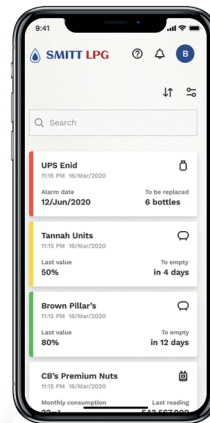

Anova Unify™

KEY FUNCTIONALITY

ALL ASSETS. ONE PLATFORM

Monitor tank levels, optimize logistics, engage customers, and gain valuable business intelligence.

NEAR REAL-TIME SPEED

Timely access to data backed by state-of-the-art cloud-based data storage.

HIGHLY SCALABLE

Able to support hundreds of thousands of assets with multiple measurements.

EASY DEVICE MANAGEMENT

Easily edit monitor settings and detailed asset info such as location, capacity, and more.

POWERFUL ANALYTICS

Customized reports and beautifully visualized dashboards to gain actionable insight into your operations.

INTEGRATED ERP CONNECTIVITY

Exchange and share data with back-office systems.

RIGOROUS SECURITY AND DATA PRIVACY

Built to meet the highest standards of data security and protection with data encryption in transit and at rest.

APPLY YOUR OWN BRANDING

Rebrand the application with your logo for in-house or customer users.

CONTACT US

at <https://pages.anova.com/anova-unify> and speak with an Anova expert about Anova Unify™