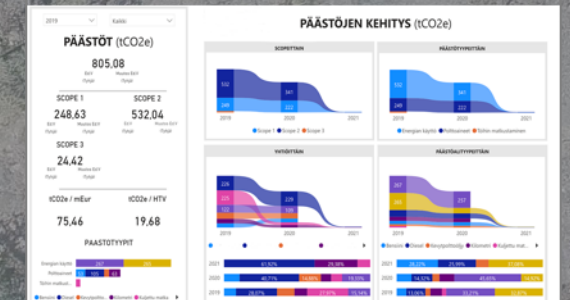

ISLET EMISSION CALCULATION APP

WHAT

- Emission entering, calculation and reporting app is originally created to support GHG-protocol
- App is based on Power Apps and its fully customizable to Your brand
- Localized for Finnish, English and Swedish, but can be extended to any language
- Calculation solution enables users to enter emissions by different sources and manage emission factors
- Emission reporting is based on Power BI
- Makes emission collection easier, calculates emissions to tCO₂e automatically and helps to follow-up and achieve Your sustainability targets