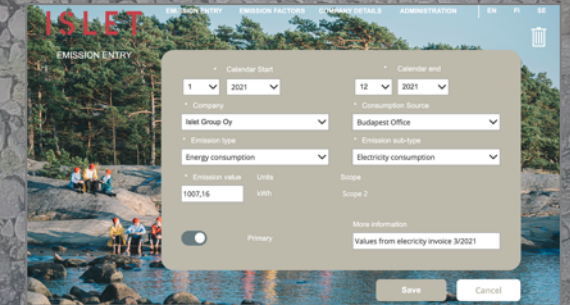

ISLET EMISSION CALCULATION APP

WHAT

- Emission entering, calculation and reporting app is originally created to support GHG-protocol
- App is based on Power Apps and its fully customizable to Your brand
- Localized for Finnish, English and Swedish, but can be extended to any language
- Calculation solution enables users to enter emissions by different sources and manage emission factors
- Emission reporting is based on Power BI
- Makes emission collection easier, calculates emissions to tCO₂e automatically and helps to follow-up and achieve Your sustainability targets