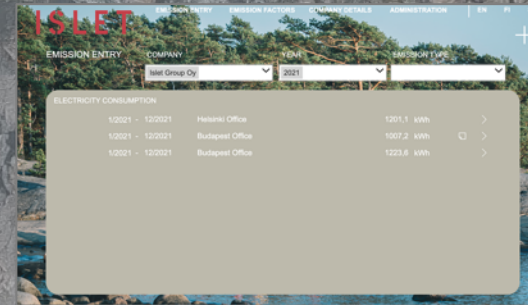

ISLET EMISSION CALCULATION APP

WHAT

- Emission entering, calculation and reporting app is originally created to support GHG-protocol
- App is based on Power Apps and its fully customizable to Your brand
- Localized for Finnish, English and Swedish, but can be extended to any language
- Calculation solution enables users to enter emissions by different sources and manage emission factors
- Emission reporting is based on Power BI
- Makes emission collection easier, calculates emissions to tCO₂e automatically and helps to follow-up and achieve Your sustainability targets