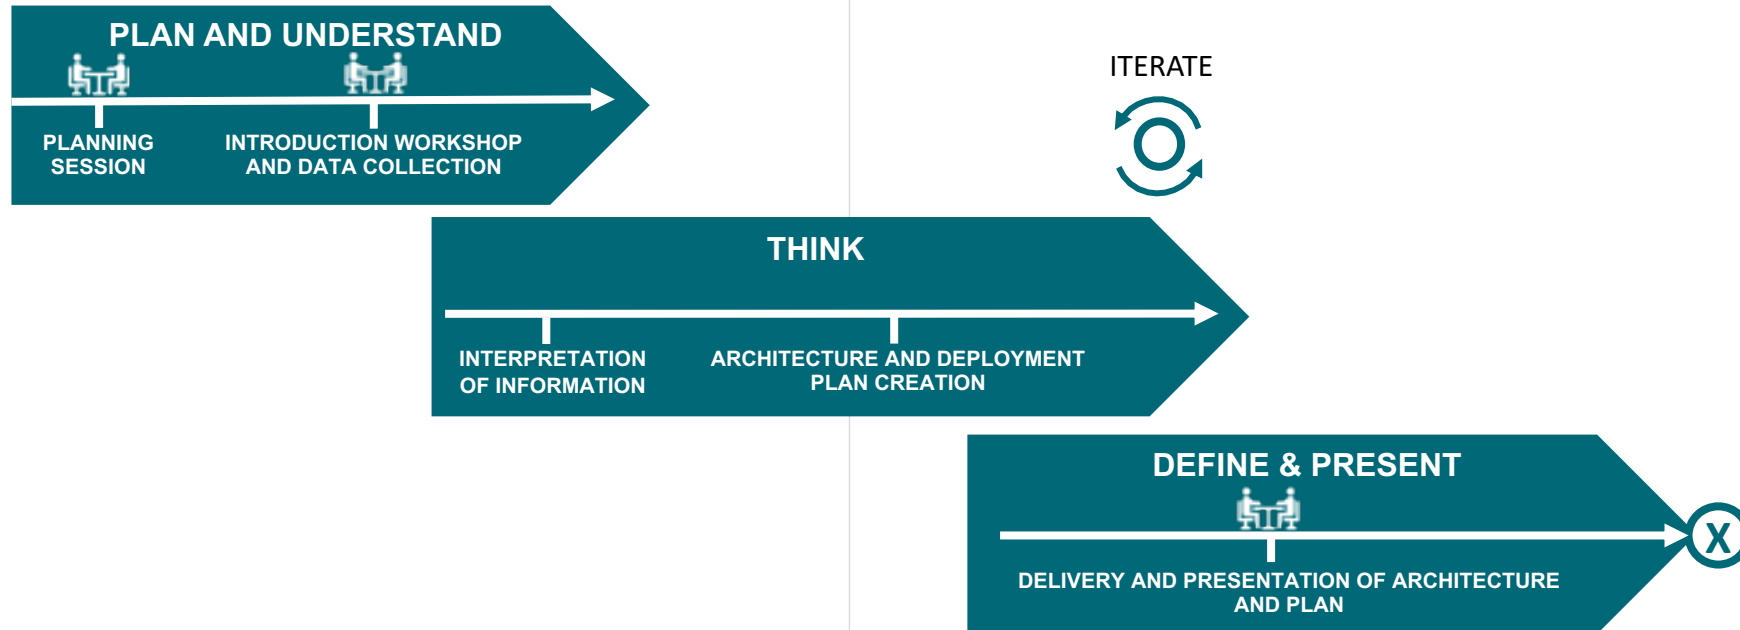

”

THE PRICE OF LIGHT IS LESS
THAN THE COST OF DARKNESS.

- Arthur Nielsen

ISLET

AZURE DATA PLATFORM KICKSTART

Description:

Introduction workshop for Azure Data Platform reference architectures, key components and use cases. Based on the information collected we will prepare presentation of proposed initial architecture and deployment plan. Plan can involve migration, in case customer organization is already using other cloud solutions or on-premise solutions (like SQL Server). We will also introduce Microsoft's Cloud Adaptation Framework for Data Management during the workshop.

Benefits:

As end result customer has clear understanding on relevant Azure Data Platform architectural options, capabilities, pros/cons to their unique environment and initial architecture and deployment plan.

APPROACH

2 CALENDAR WEEKS

ISLET

ORGANIZATION + TECHNOLOGIES + PEOPLE = SUCCESSFUL ANALYTICS