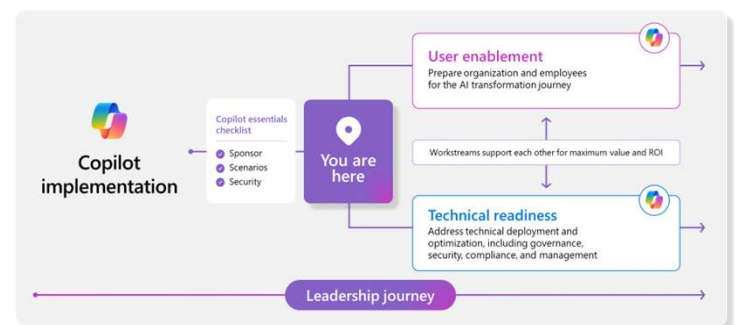

ITQAN Copilot for Microsoft 365 APPS – 3 Weeks Implementation & Adoption

About ITQAN:

ITQAN is a Microsoft Gold LAR partner with Advanced Specialization, the highest recognition possible from Microsoft.

What we offer

Microsoft Copilot for Microsoft 365 is an AI-powered productivity tool that uses large language models (LLMs) and integrates your data with the Microsoft Graph and Microsoft 365 Apps. It works alongside popular Microsoft 365 Apps such as Word, Excel, PowerPoint, Outlook, Teams, and more. Copilot provides real-time intelligent assistance, enabling users to enhance their creativity, productivity, and skills.

- ITQAN will help customers in enabling Microsoft copilot within their organization and automate day to day activities.
- We will assess and provide recommendations in building a strong governance model for the data used by copilot users. Starting with an in-depth assessment of your current environment, providing a clear snapshot of your organization’s environment. The remediation actions will provide a secure and technically sound Microsoft tenant along with appropriate user permissions and access. Which then leads to the facilitation of Microsoft 365 Copilot enablement (dependent on licensing availability) with administrator and user testing.
- ITQAN will help in identify different user personas and use cases to adopt and implement copilot for entire organization.
- ITQAN will provide Admin Level and User adoption training.