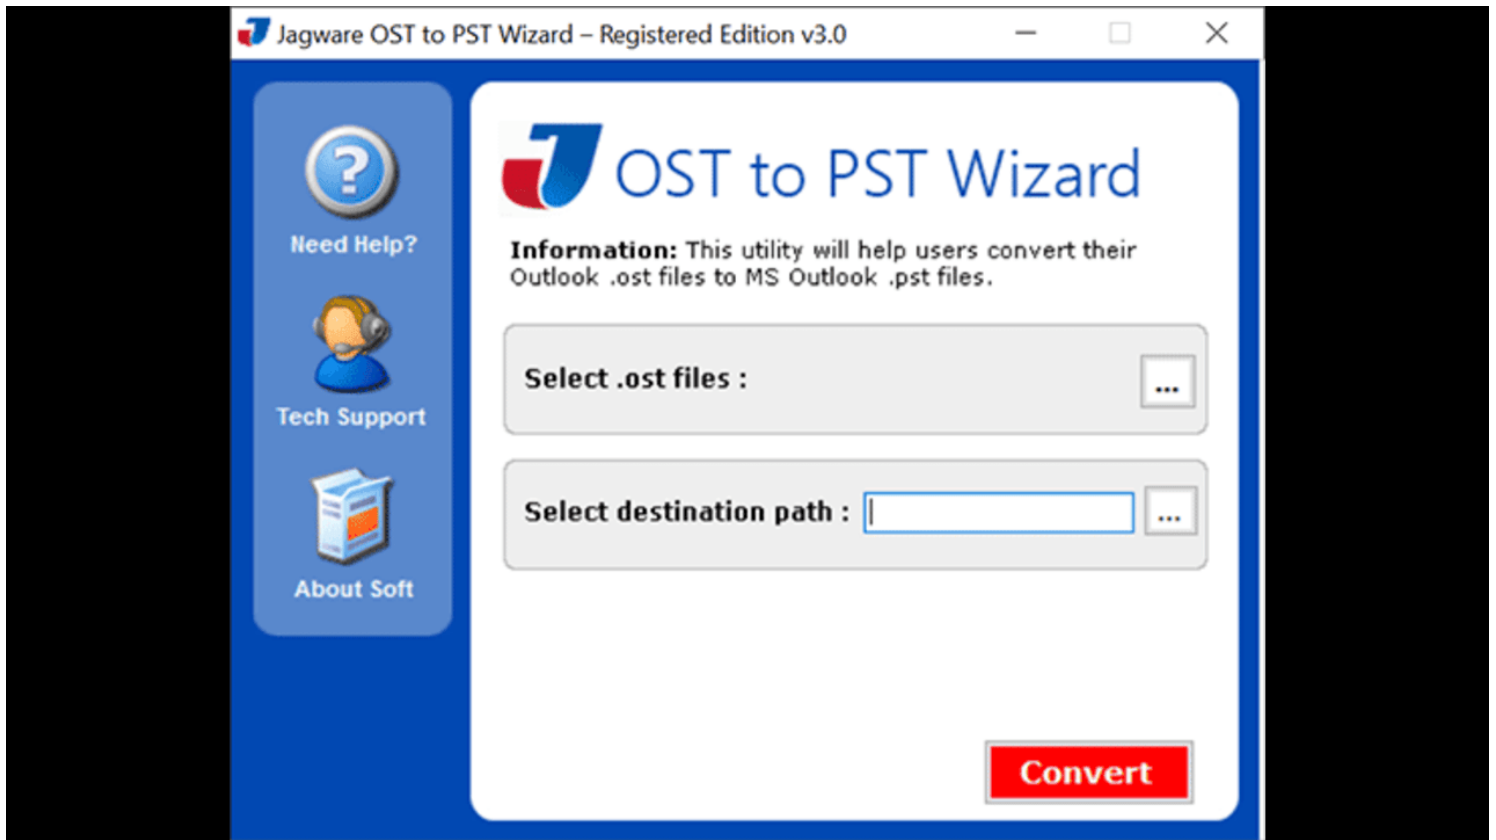

Step 3: After clicking on destination browse folder for the converted PST file.