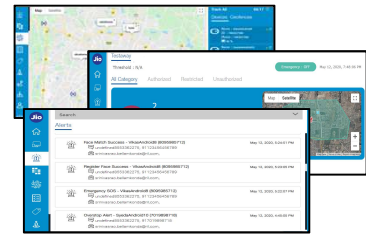

## Solution Details

**Multi-OS compatible  
Jio Locus app**

**Nationwide  
Network**

**JioThings IoT Platform**

**Tracking Dashboard**