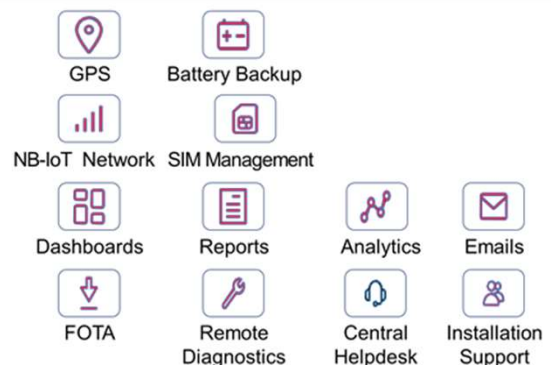

A Comprehensive Solution

- Super battery life economical people trackers & user-friendly mobile apps
- Ubiquitous connectivity covering both urban and rural areas
- Secure & scalable cloud portal for monitoring, reporting & analytics
- Aftermarket service & support; self-care portal