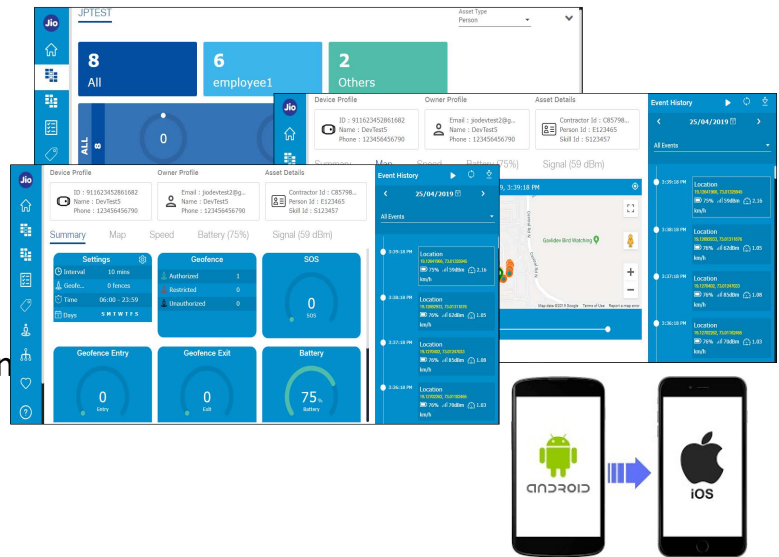

# JioThings Connected Workforce

*A comprehensive workforce management solution to boost productivity, reduce expenditures and enhance safety of your field force*

**Construction | Mining | Oil & Gas | Sales & Service Personnel  
| Manufacturing & Distribution | Security**

## Key Features

- ✓ Digital attendance & face recognition
- ✓ Beat planning & task management for field force
- ✓ Live tracking & geo-fencing
- ✓ Route management
- ✓ Real time SoS & on-field incident reporting
- ✓ Unified portal & with 3<sup>rd</sup> party API integration
- ✓ Insights & data Analytics

### SoS & Incident reporting

User friendly app & trackers with single touch SoS & incident reporting

### Biometric Authentication

Real time location and facial recognition based attendance helps avoid any forgery