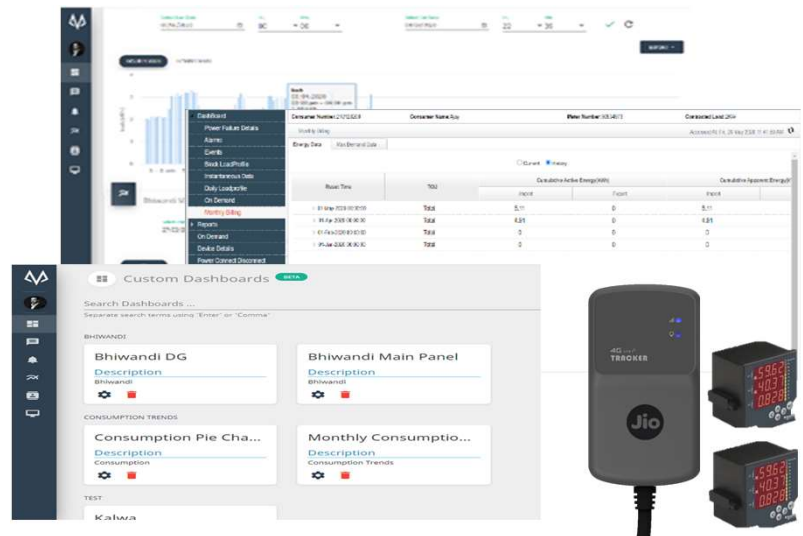

Sub-Metering Solution

An IoT solution interoperable with any make & model of meters

Retail | Hospitality | BFSI | Residential & Commercial | Government

Key Features

- ✓ Automated meter reading
- ✓ Peak demand planning
- ✓ Maximum demand penalty alerts
- ✓ Energy optimization
- ✓ Theft & tamper detection
- ✓ Threshold based alerts
- ✓ Unified portal & API access
- ✓ Insights & data analytics

Reduction in energy bills

Significant reduction in energy bills by getting key insights to energy usage

Avoid maximum demand penalties

Avoiding maximum demand penalties by receiving threshold alerts

A Comprehensive Solution