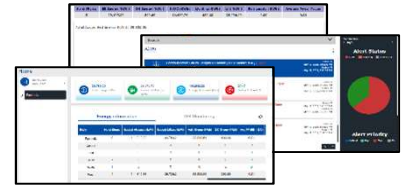

JioThings IoT Platform

Energy Management Platform

Business Benefits

Reduced TCO

One-stop-shop reduces multi-vendor payouts, simplifies management of IoT solution and thus reduces total cost of ownership

Avoid maximum demand penalties

Threshold based alerts help avoid maximum demand penalties and help saving huge amounts

Reduced spending on energy

Real time monitoring energy parameters and usage patterns help optimizing future energy consumption & in turn reduce spending

Reduced expenditure on maintenance

Energy disaggregation helps getting insights on machine conditions and reduce expenditure on their maintenance

JioThings Key Differentiators

End to End Solution

Ruggedized Solution

Hassle-free Integration & Maintenance

Network Assurance

Proactive Service

www.jio.com/Business/IoT