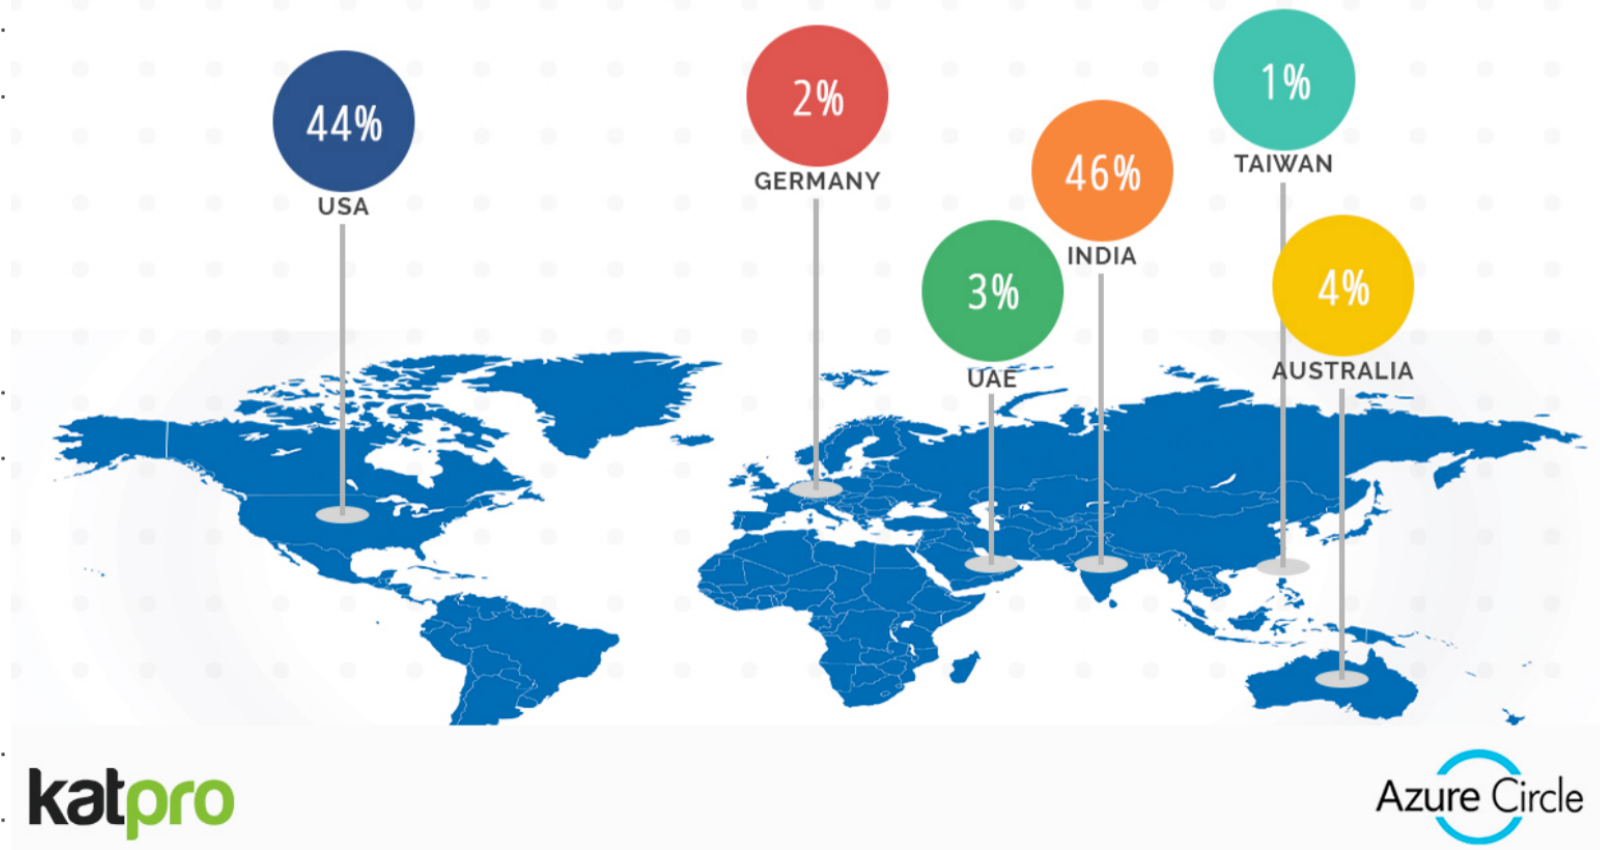

- *kore.ai*
- *Microsoft*
- *avaamo.com*

Mediums

- *Skype*
- *Facebook*
- *Telegram*
- *Website Chatbox*
- *Conversational UI*
- *Slack*
- *Chat Apis*

Microsoft
Azure

THANK YOU FOR YOUR TIME!

Kindly get in touch to let us know if you have any questions.