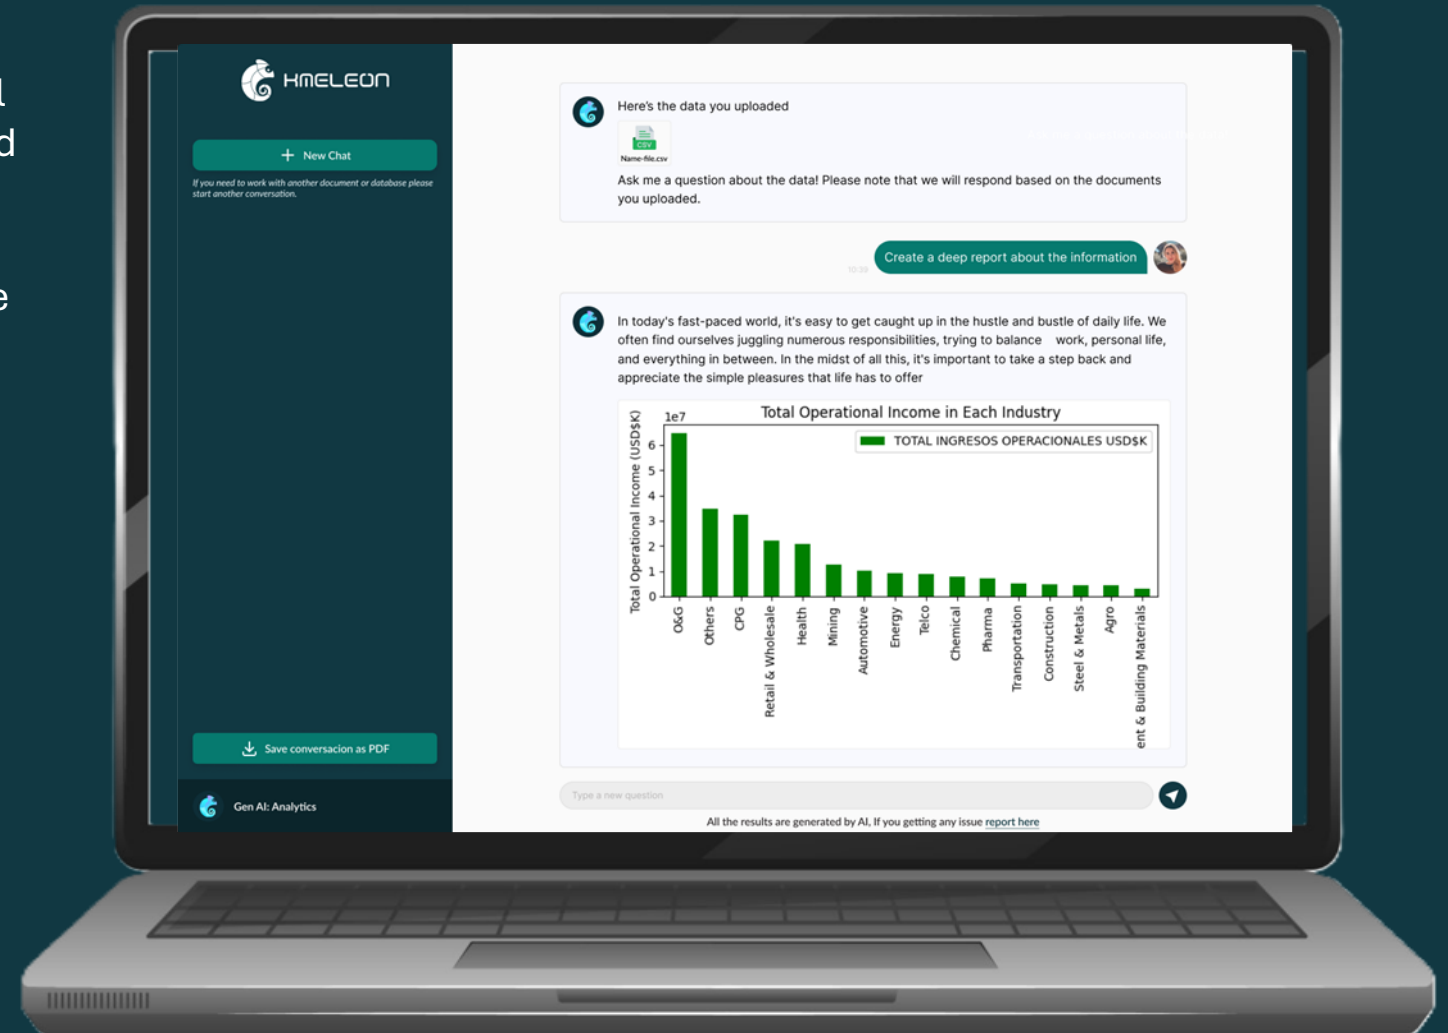

AI Agent – Analytics

This solution connects to any internal numerical database to answer questions, gain insights, and create reports in seconds, securely. This AI connects to any internal numerical database to provide answers, generate insights, and produce reports in seconds, all with security in mind.

Key Features:

- Chat with data
- Analytical question answering
- Graph and report creation
- Projection generation
- Context and memory
- Continuous learning