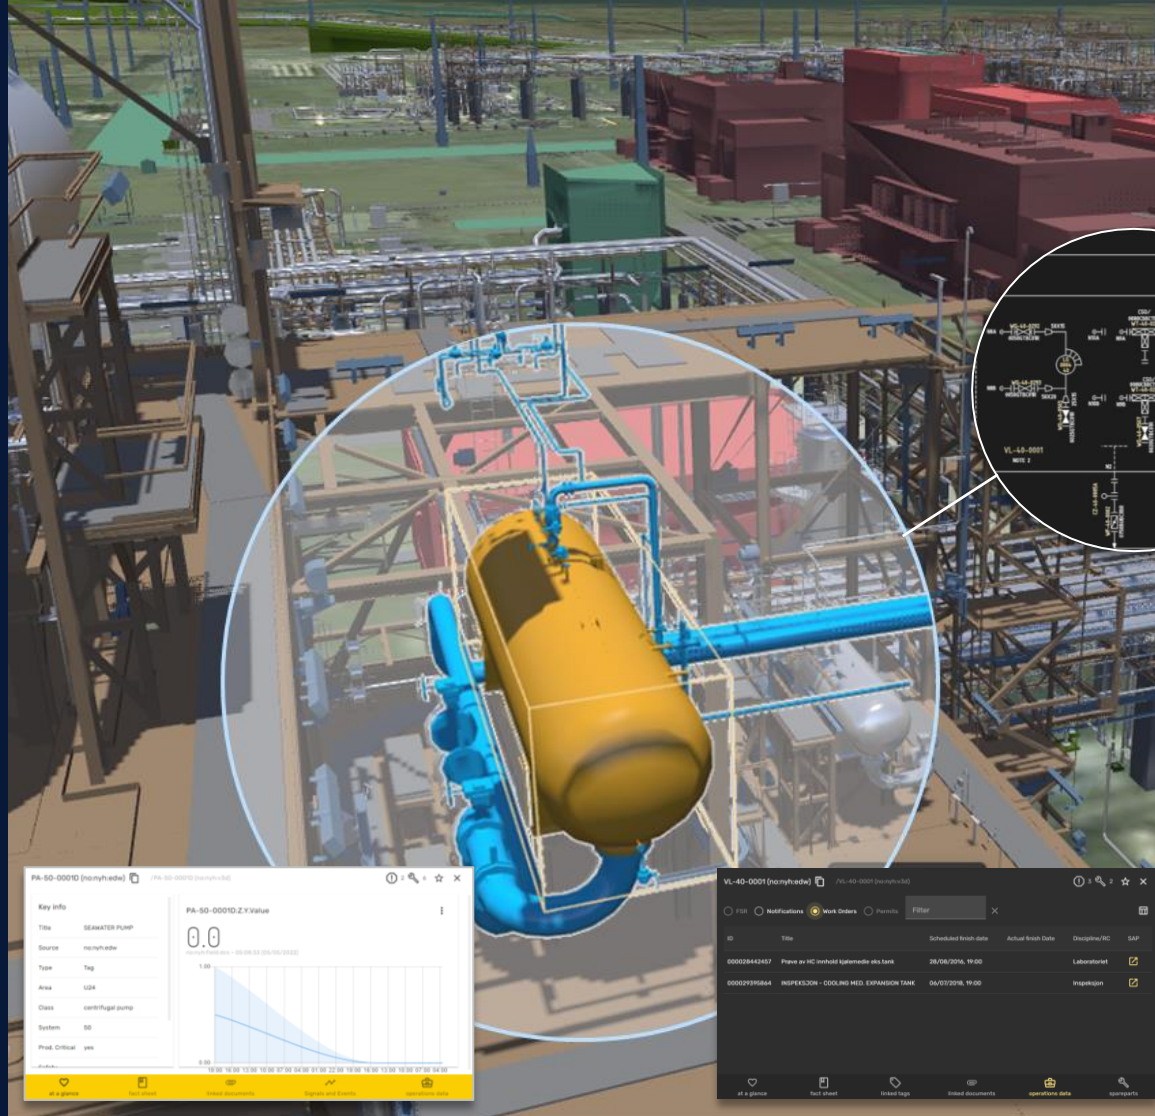

KONGSBERG

Kognitwin® - Your Industrial Work Surface

Kognitwin places the user at the center, regardless of discipline or function, enabling an intuitive and efficient data-driven experience that drives value across a broad range of business benefits

One Global Environment...

An integrated space for all of your assets to drive insights, plan activities, monitor performance, optimize your facility, and ensure safe operations

...fully Contextualized IT & OT Data...

Interoperable platform that can ingest and contextualized any data

- ↳ 3D Models, Laser Scans, 360 images
- ↳ Real-time & Historic Data
- ↳ Engineering Documents
- ↳ Maintenance & Inspection Data
- ↳ Permitting
- ↳ Process Models

Rich Data Driven Visualizations ...

Move seamlessly between 2D/3D models that bring together data from multiple sources enabling new capabilities

- Live P&ID
- Simultaneous Operations
- Risk Visualizations
- Isolation Planning