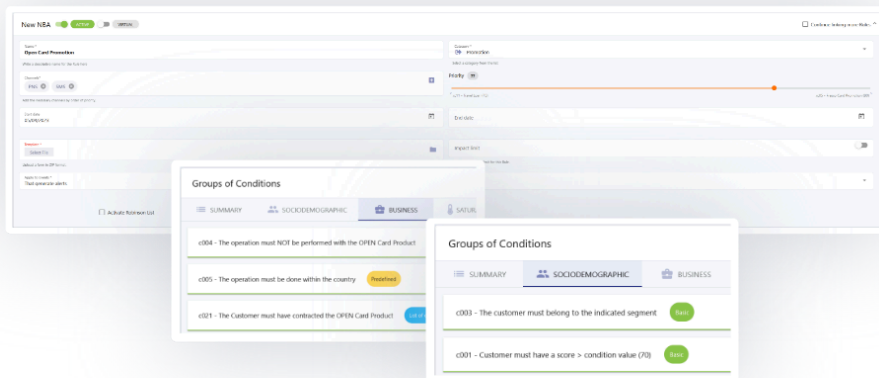

## **ACCELERATE TIME TO MARKET BY CREATING BUSINESS RULES ALL BY YOURSELF**

Latinia NBA has a powerful visual interface that allows business area managers to design, evaluate, measure, and optimize rules without the need for technical intervention

Design

Evaluate

Measure

Optimize

Advanced graphical layer of tools that enable the product to be used from business areas.

Talk to an expert