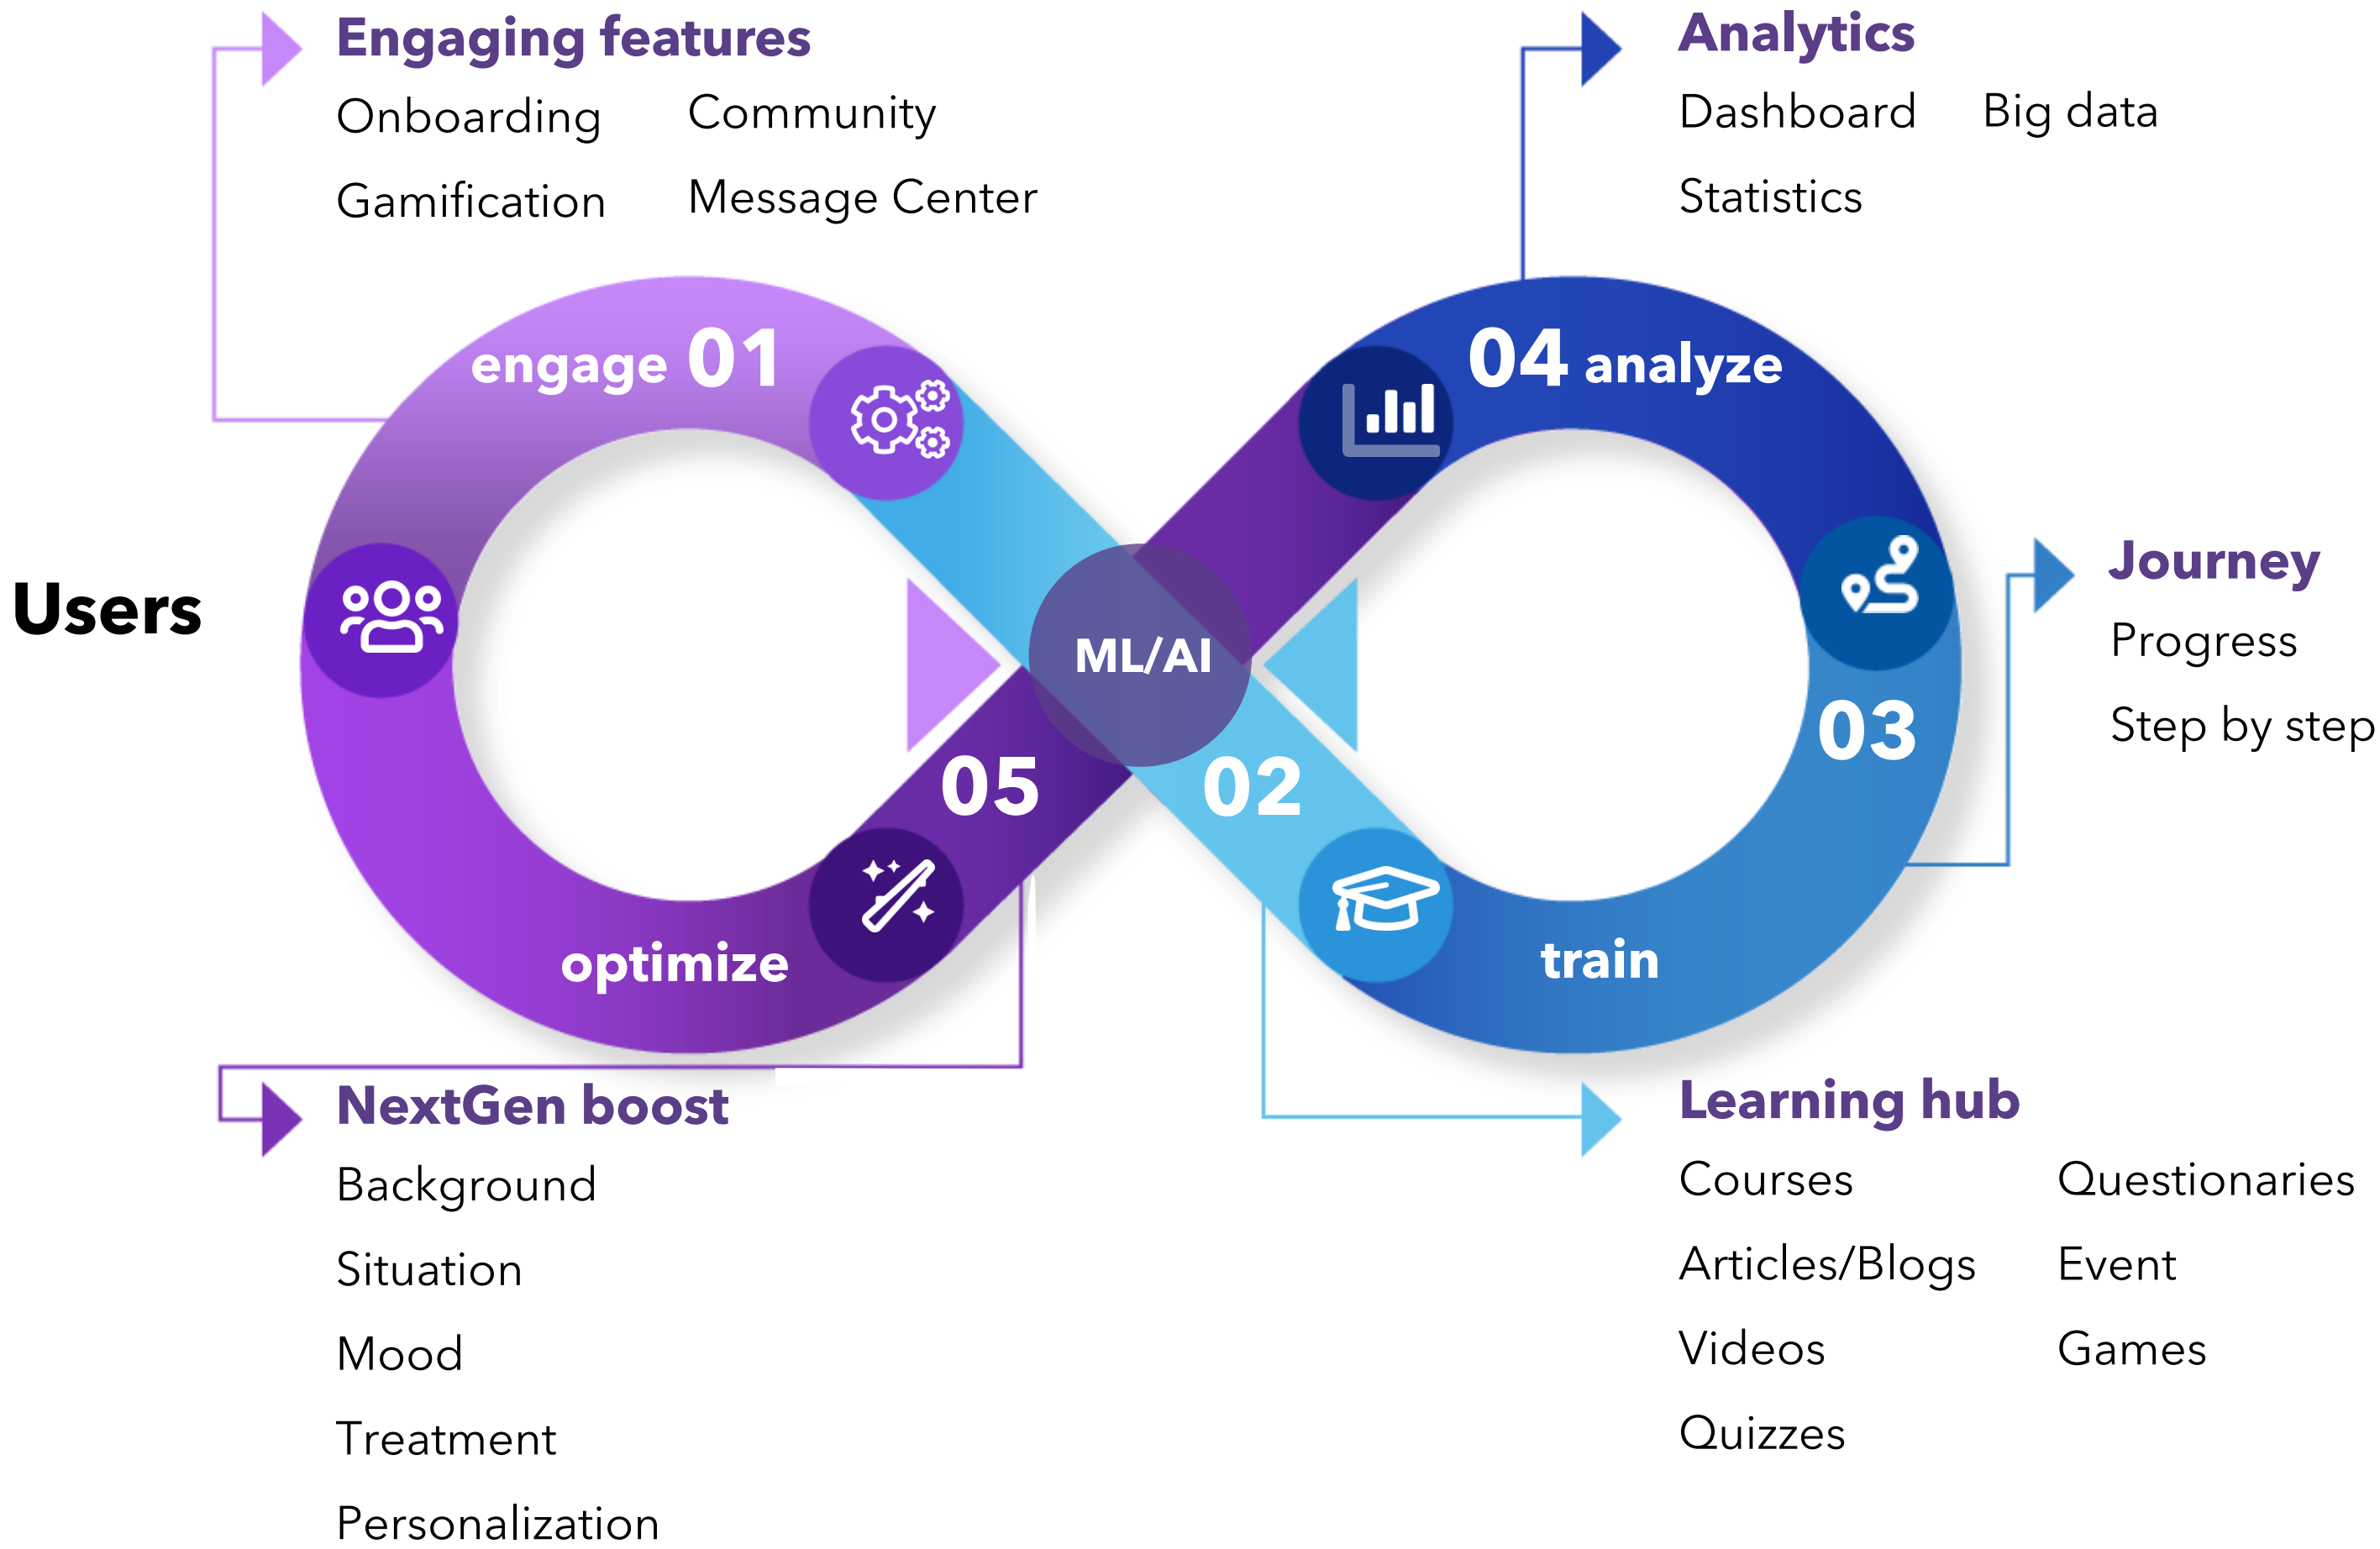

Lifesify

Lifesify

Lifesify is an innovative company dedicated to improving well-being through digital solutions. We excel in creating a supportive digital environment for well-being.

Our AI solution guides users toward improved well-being and can be applied across various areas of healthcare. We know that by delivering the right information to the right individual at the right time, we can create better well-being.

Lifesify

Family

Student

Teacher

**The right information to the right person at
the right time creates the best result.**

Creating the empowered user

“The right information to the right person at the right time creates the best result.”