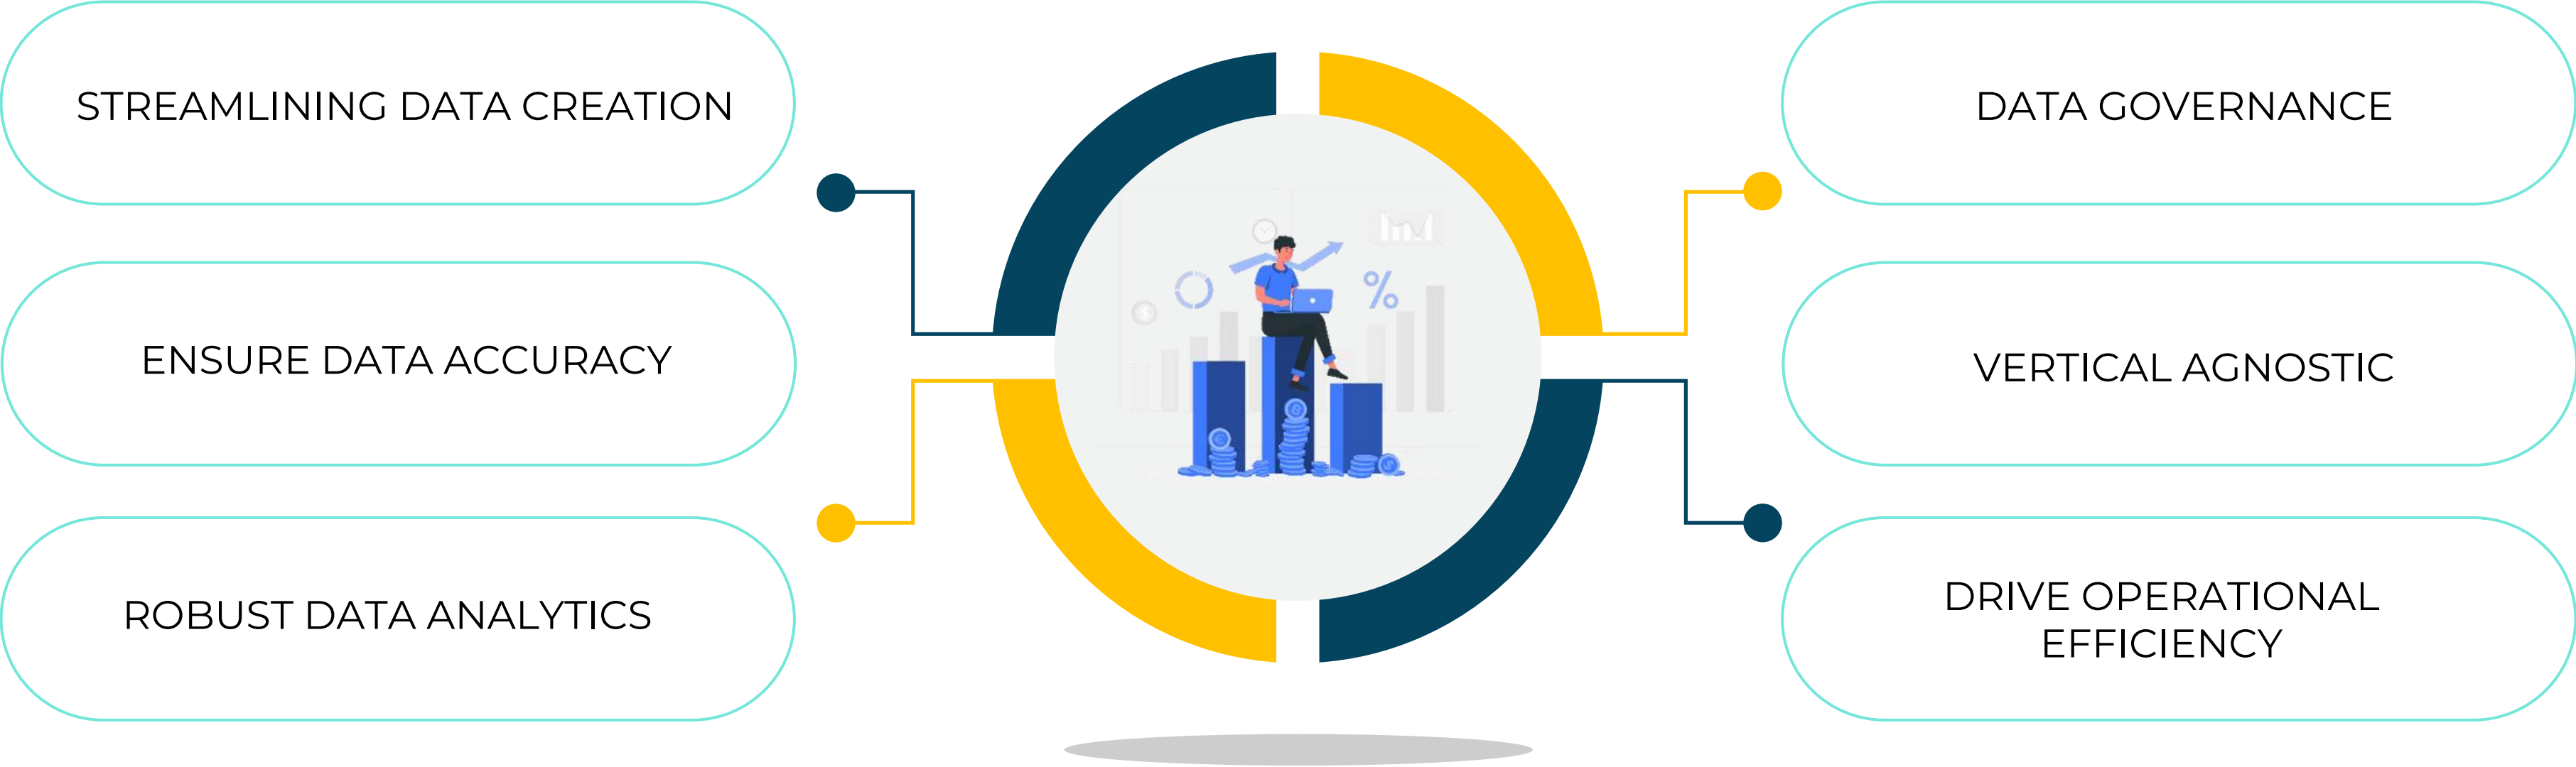

Our Solution?