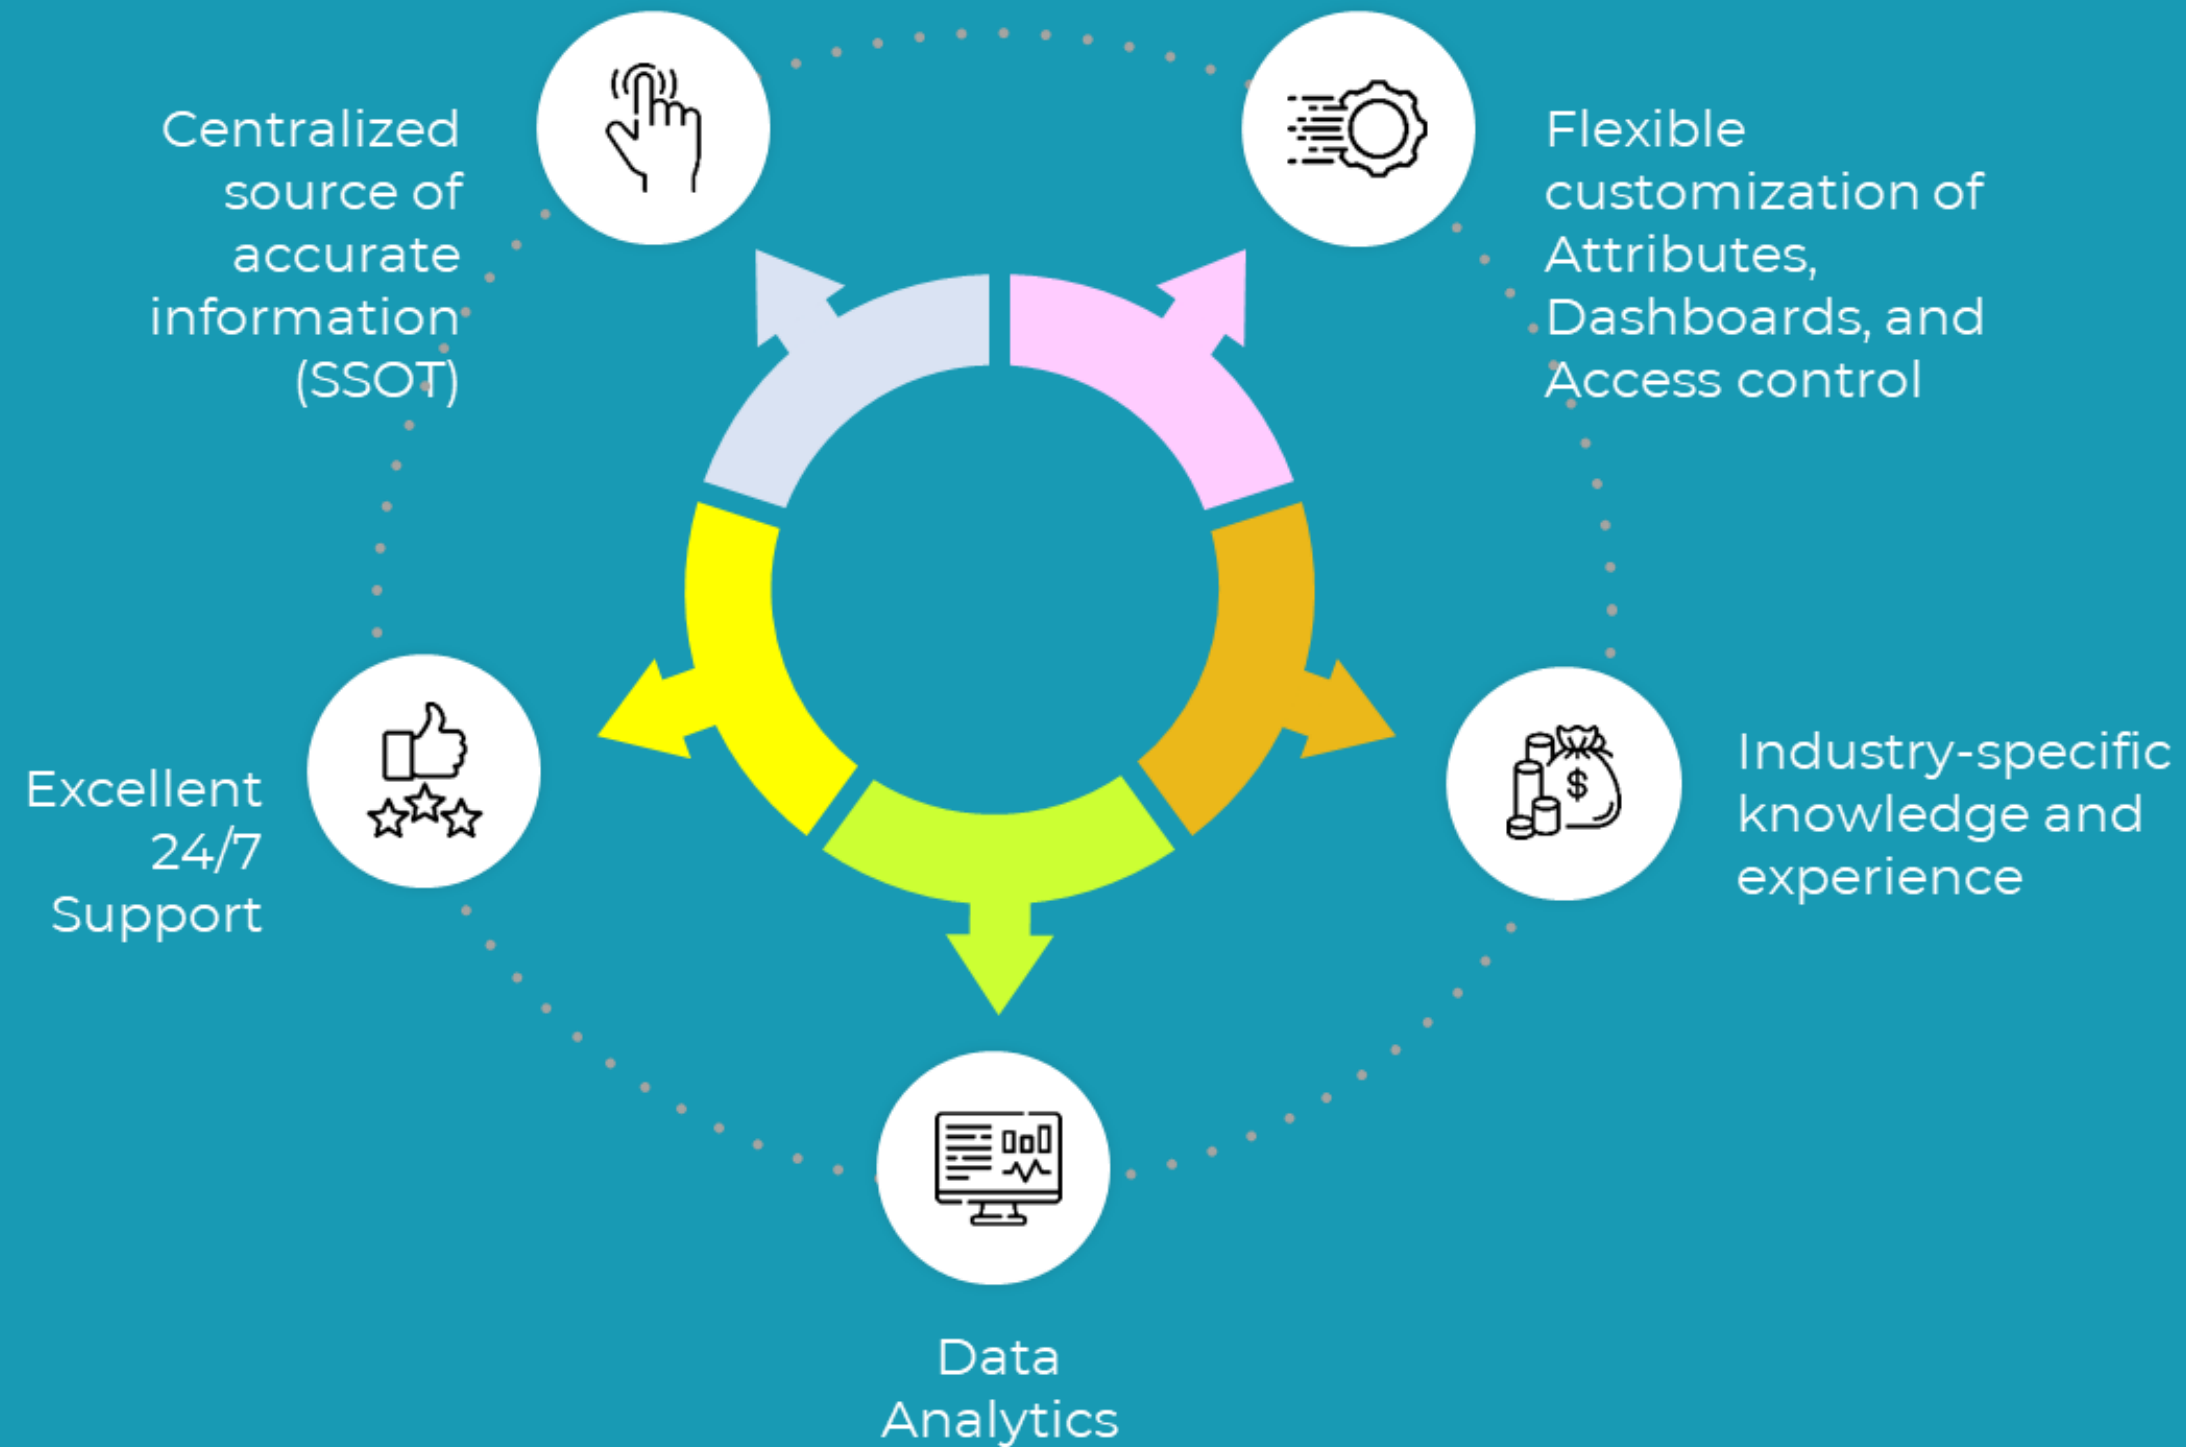

Promise of Value

"Our commitment is to deliver a Robust platform, Unparalleled implementation & Exceptional 24/7 support"