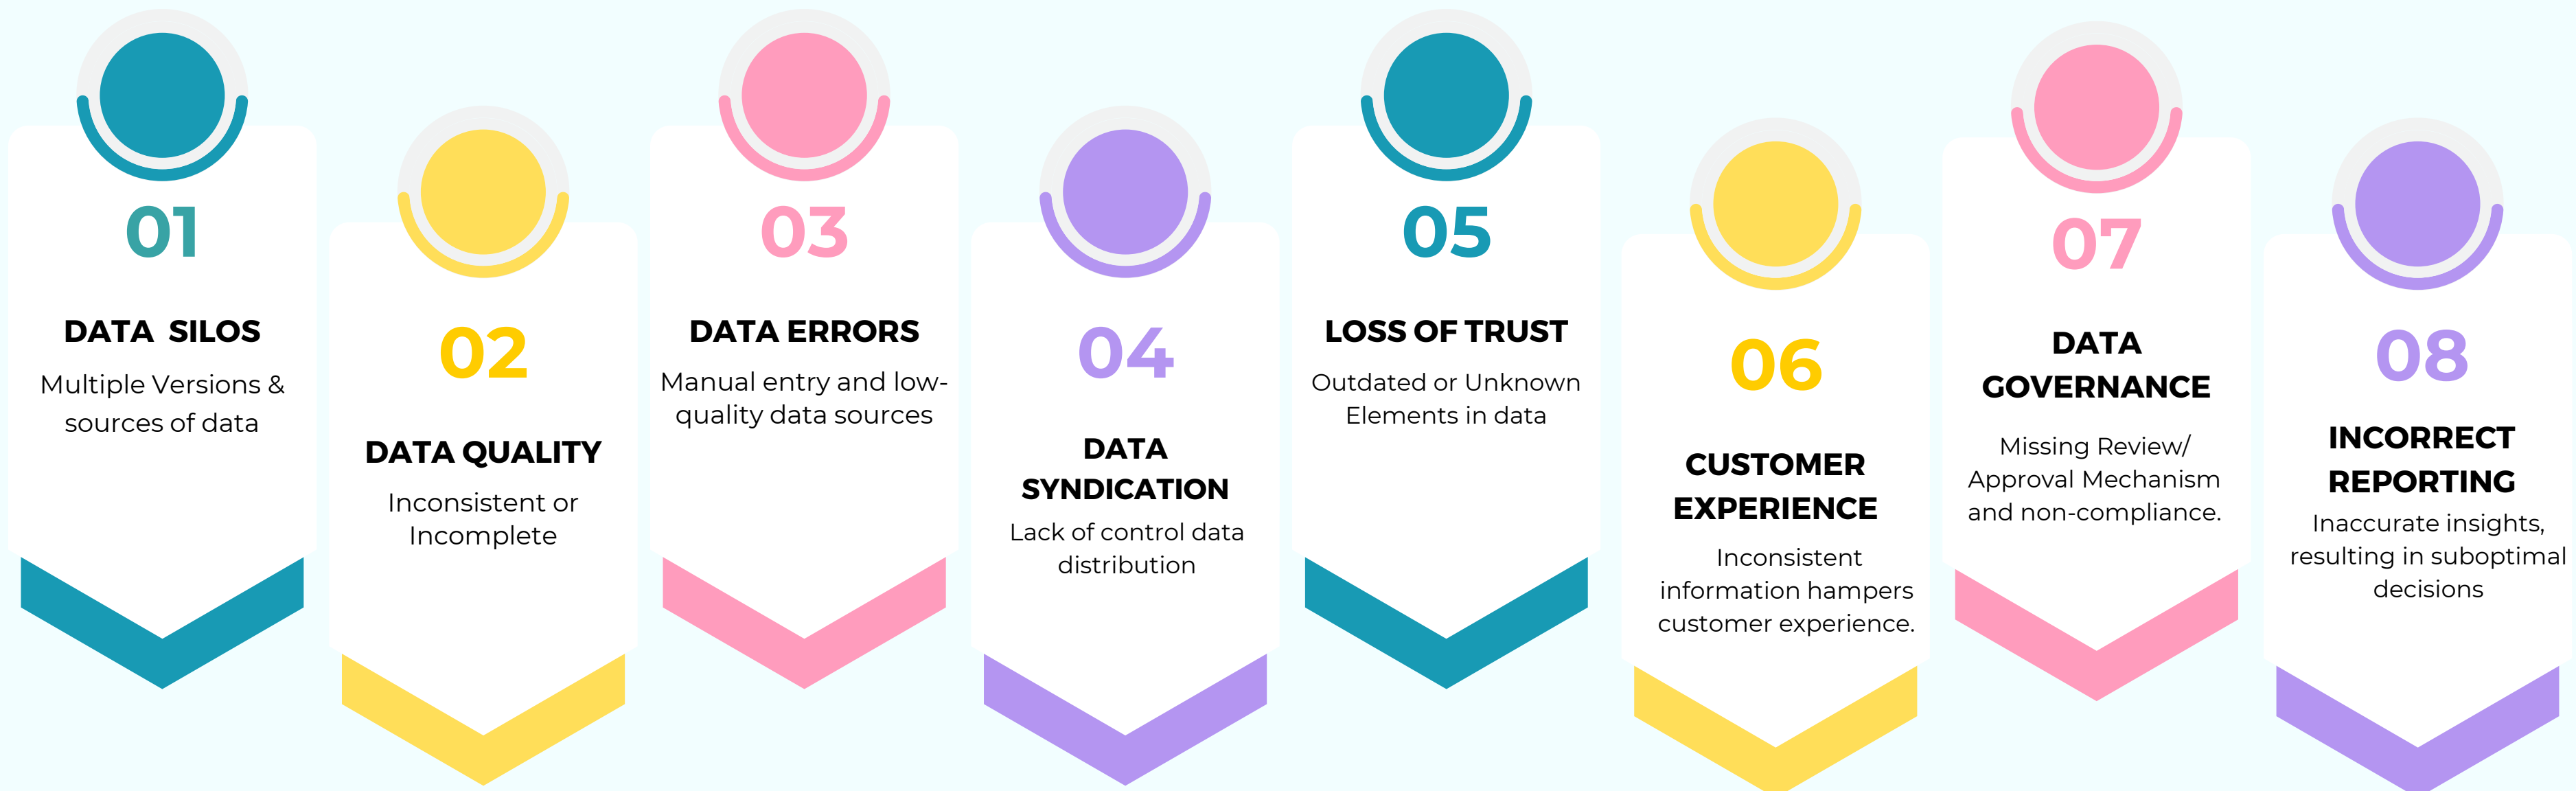

Problem?

A study by StiboSystems and the Aberdeen Group found 45% of businesses can not locate their master data effectively. That's creating problems with real business impact.