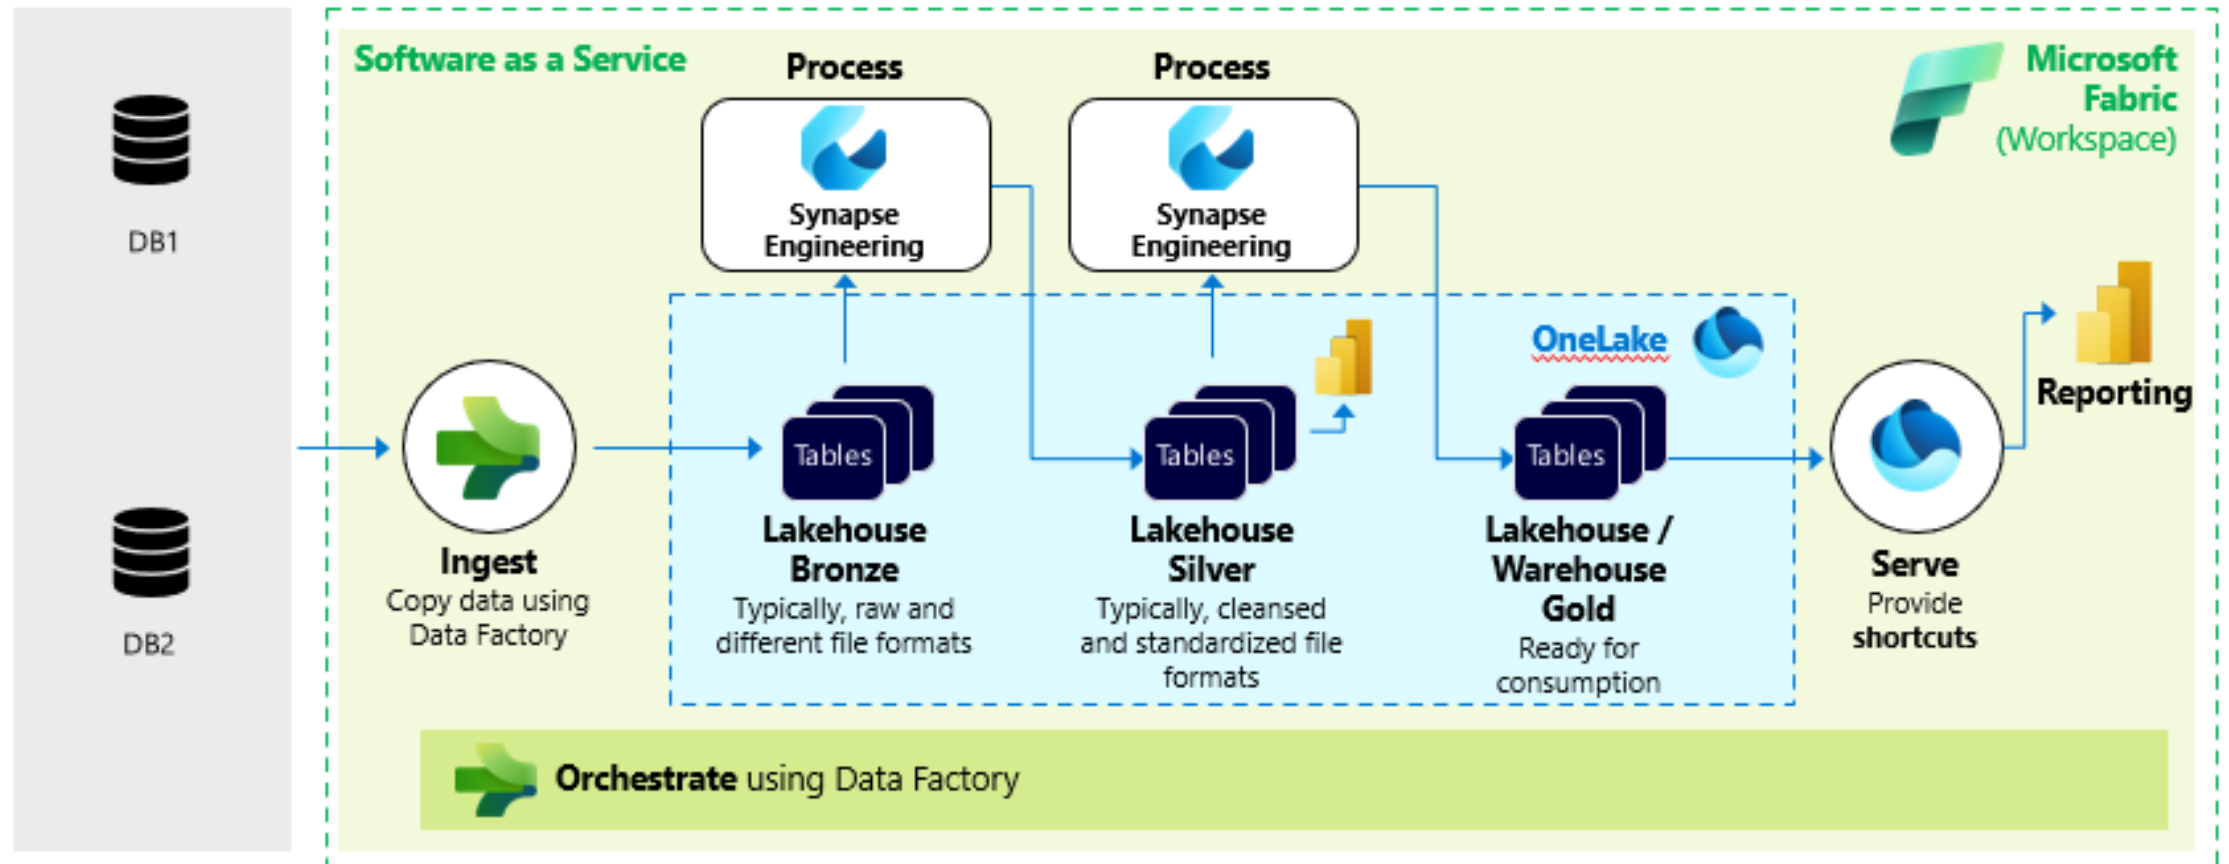

Microsoft

Fabric MVP

December 24

Presented by Logicalis

Reference Architecture

Reference architecture based on Lakehouse

Timeline

Timeline (6 to 7 weeks)