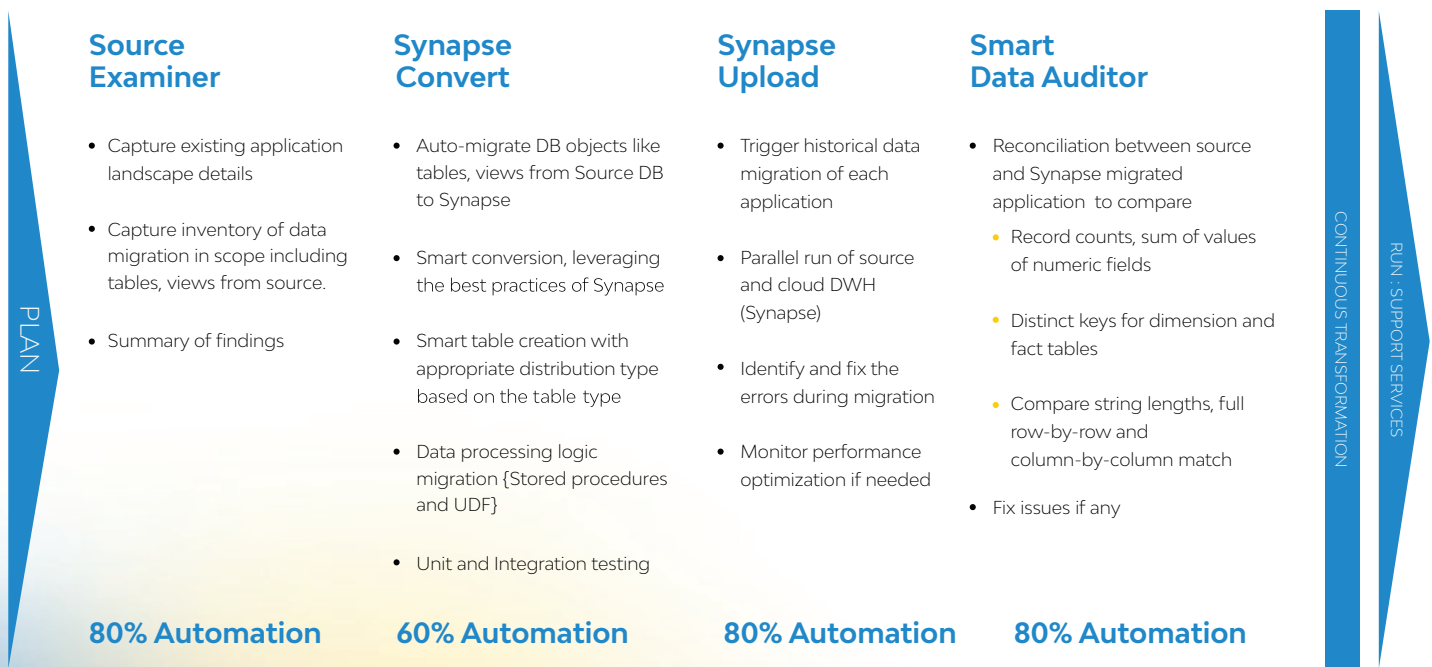

BROCHURE

Sunshine Migrate

Accelerating Data-Driven Cloud Transformation on Azure Synapse Analytics

Data modernization is a critical aspect of digital transformation initiatives that organizations are embarking upon. Today, more than ever, organizations are producing and consuming diverse datasets and data volumes at a rate that current legacy data warehouses and onpremise systems simply cannot scale to handle. However, migrating can be complex and challenging, leading to delays, high costs, and failures.

Our Intelligent Cloud Migration Accelerator for Azure addresses the core challenges of migrating legacy data solutions.

LTIMindtree Sunshine Migrate reduces the overall manual efforts required to move from on-premises to the cloud, by making your data migration journey timely, predictable, and cost-effective.

Note

- Accelerator available for Teradata/SAP HANA /Vertica /Oracle /Sql Server to Azure Synapse
- Additional accelerators from other DBS can be built as needed.

Business Benefits

- Support for object, data, and scripts migration leveraging best practices of Synapse
- 5+ on premise appliance conversion supported
- Automation to improve accuracy and reduce manual processes
- Accelerate time-to-value
- Reduce time for data reconciliation and improve data accuracy