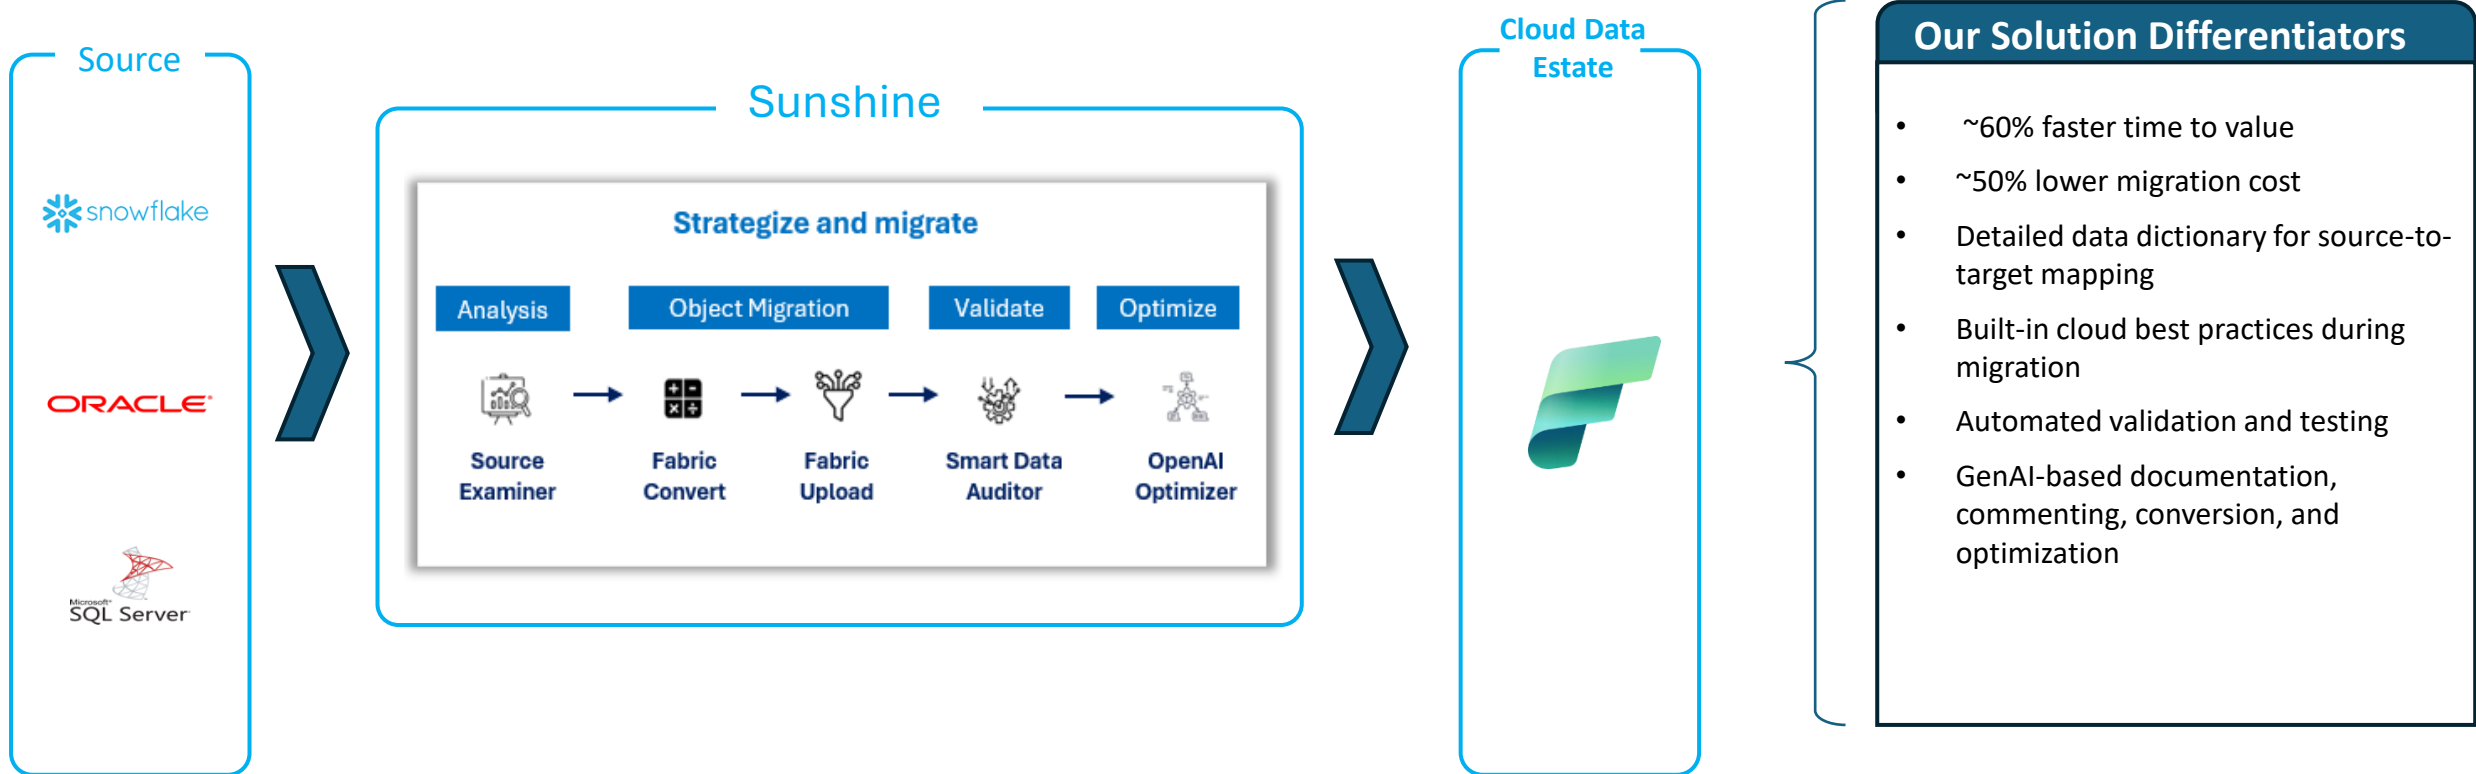

LTM Data & AI Sunshine Services using Microsoft Fabric

Migrate to Microsoft Fabric with Sunshine

Cloud-native migration and intelligent transformation for your Microsoft Fabric journey with LTM

Our Solution Differentiators

- ~60% faster time to value
- ~50% lower migration cost
- Detailed data dictionary for source-to-target mapping
- Built-in cloud best practices during migration
- Automated validation and testing
- GenAI-based documentation, commenting, conversion, and optimization

Highlights

Automation-first approach with 40% to 60% automated flows

Future-ready Fabric workflows

Automated comments and object analysis

Hash-based data auditor to verify migration completeness

Sunshine Migrate accelerator components

The background features several overlapping, flowing shapes in a vibrant red color. These shapes have a grainy, stippled texture, giving them a sense of movement and depth. The shapes originate from the left side of the frame and sweep across towards the right, creating a dynamic and modern aesthetic. The overall composition is clean and minimalist, with the red elements standing out against the plain white background.