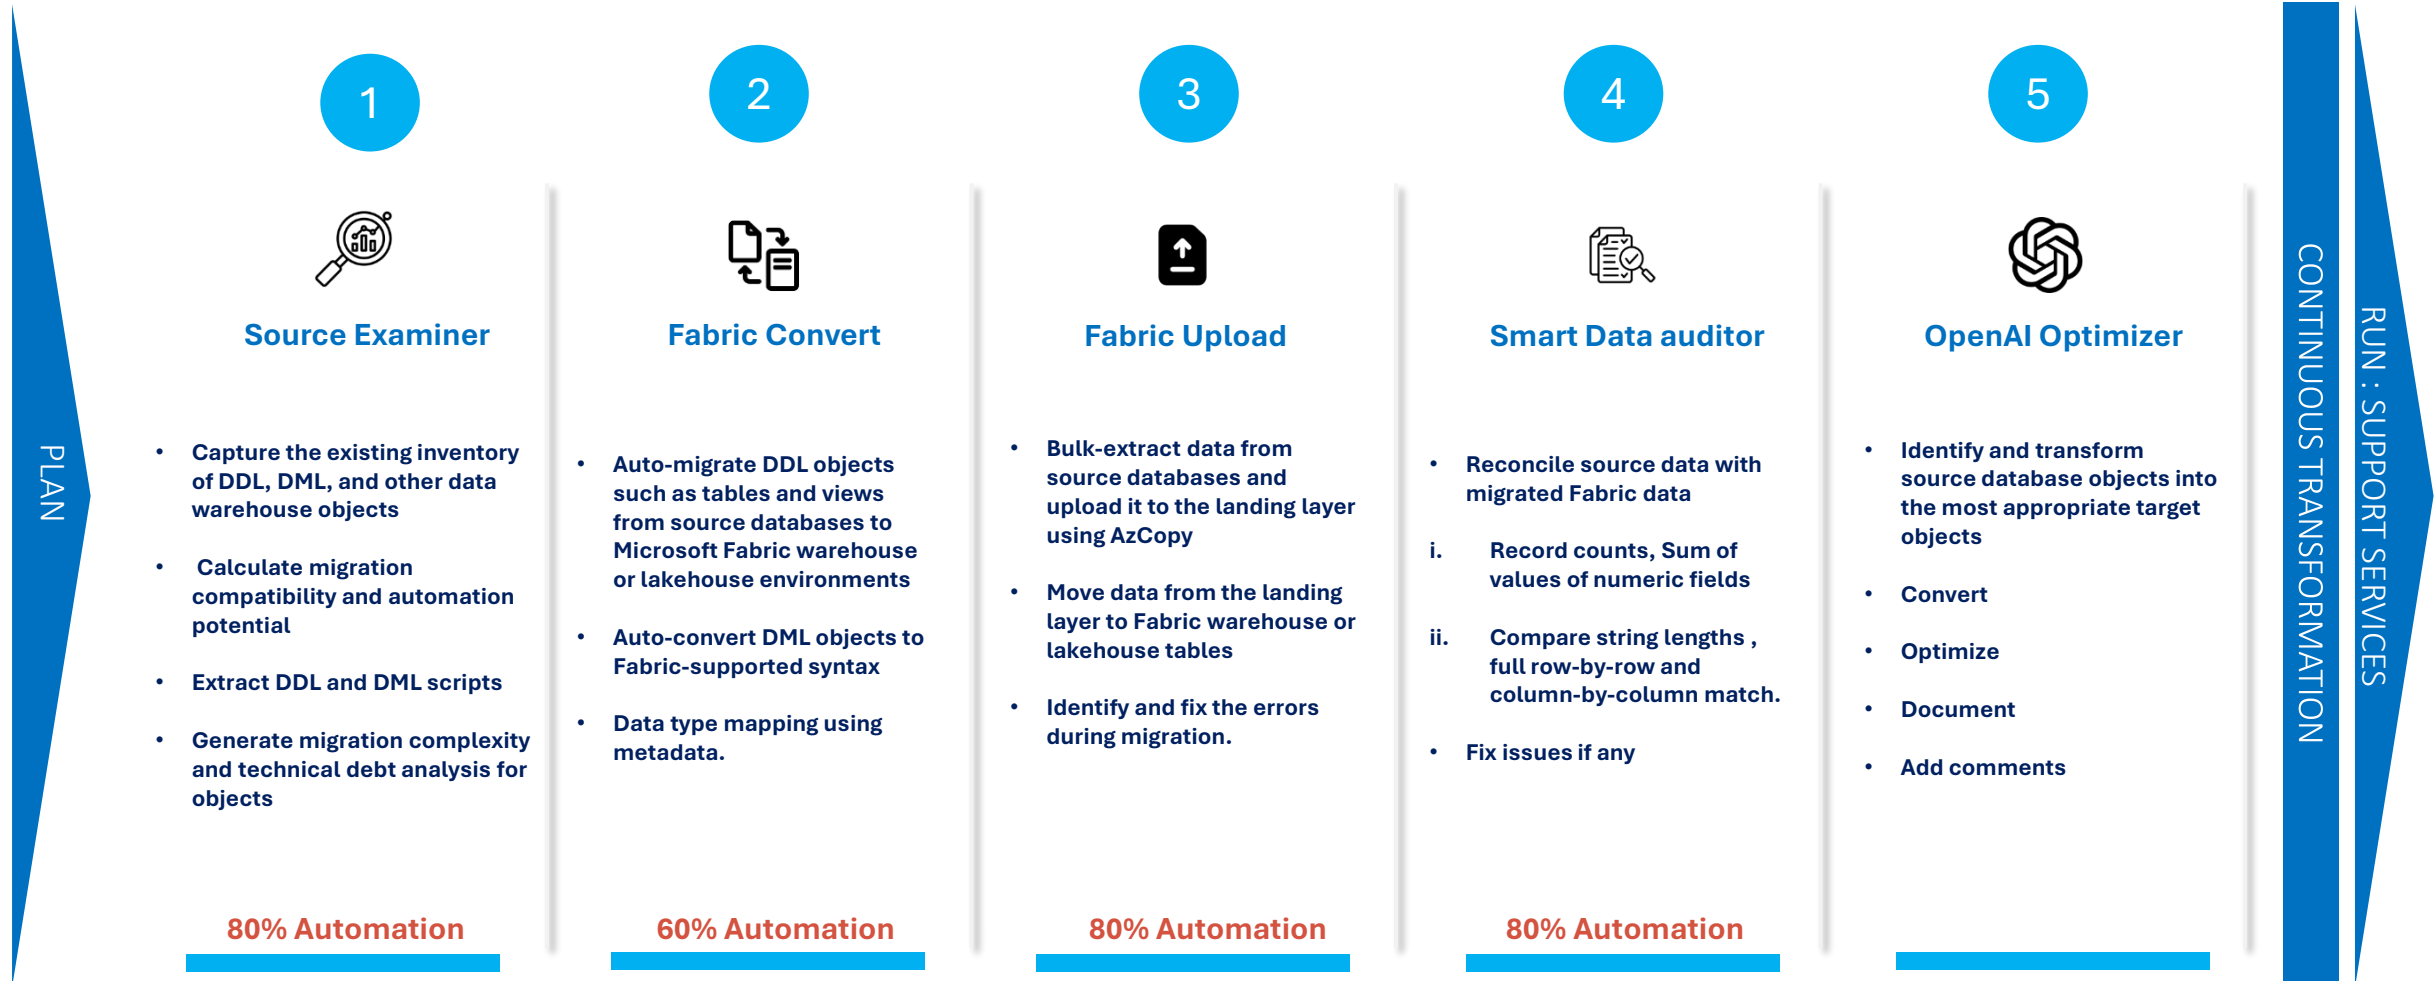

Highlights

Automation-first approach with 40% to 60% automated flows

Future-ready Fabric workflows

Automated comments and object analysis

Hash-based data auditor to verify migration completeness

Sunshine Migrate accelerator components