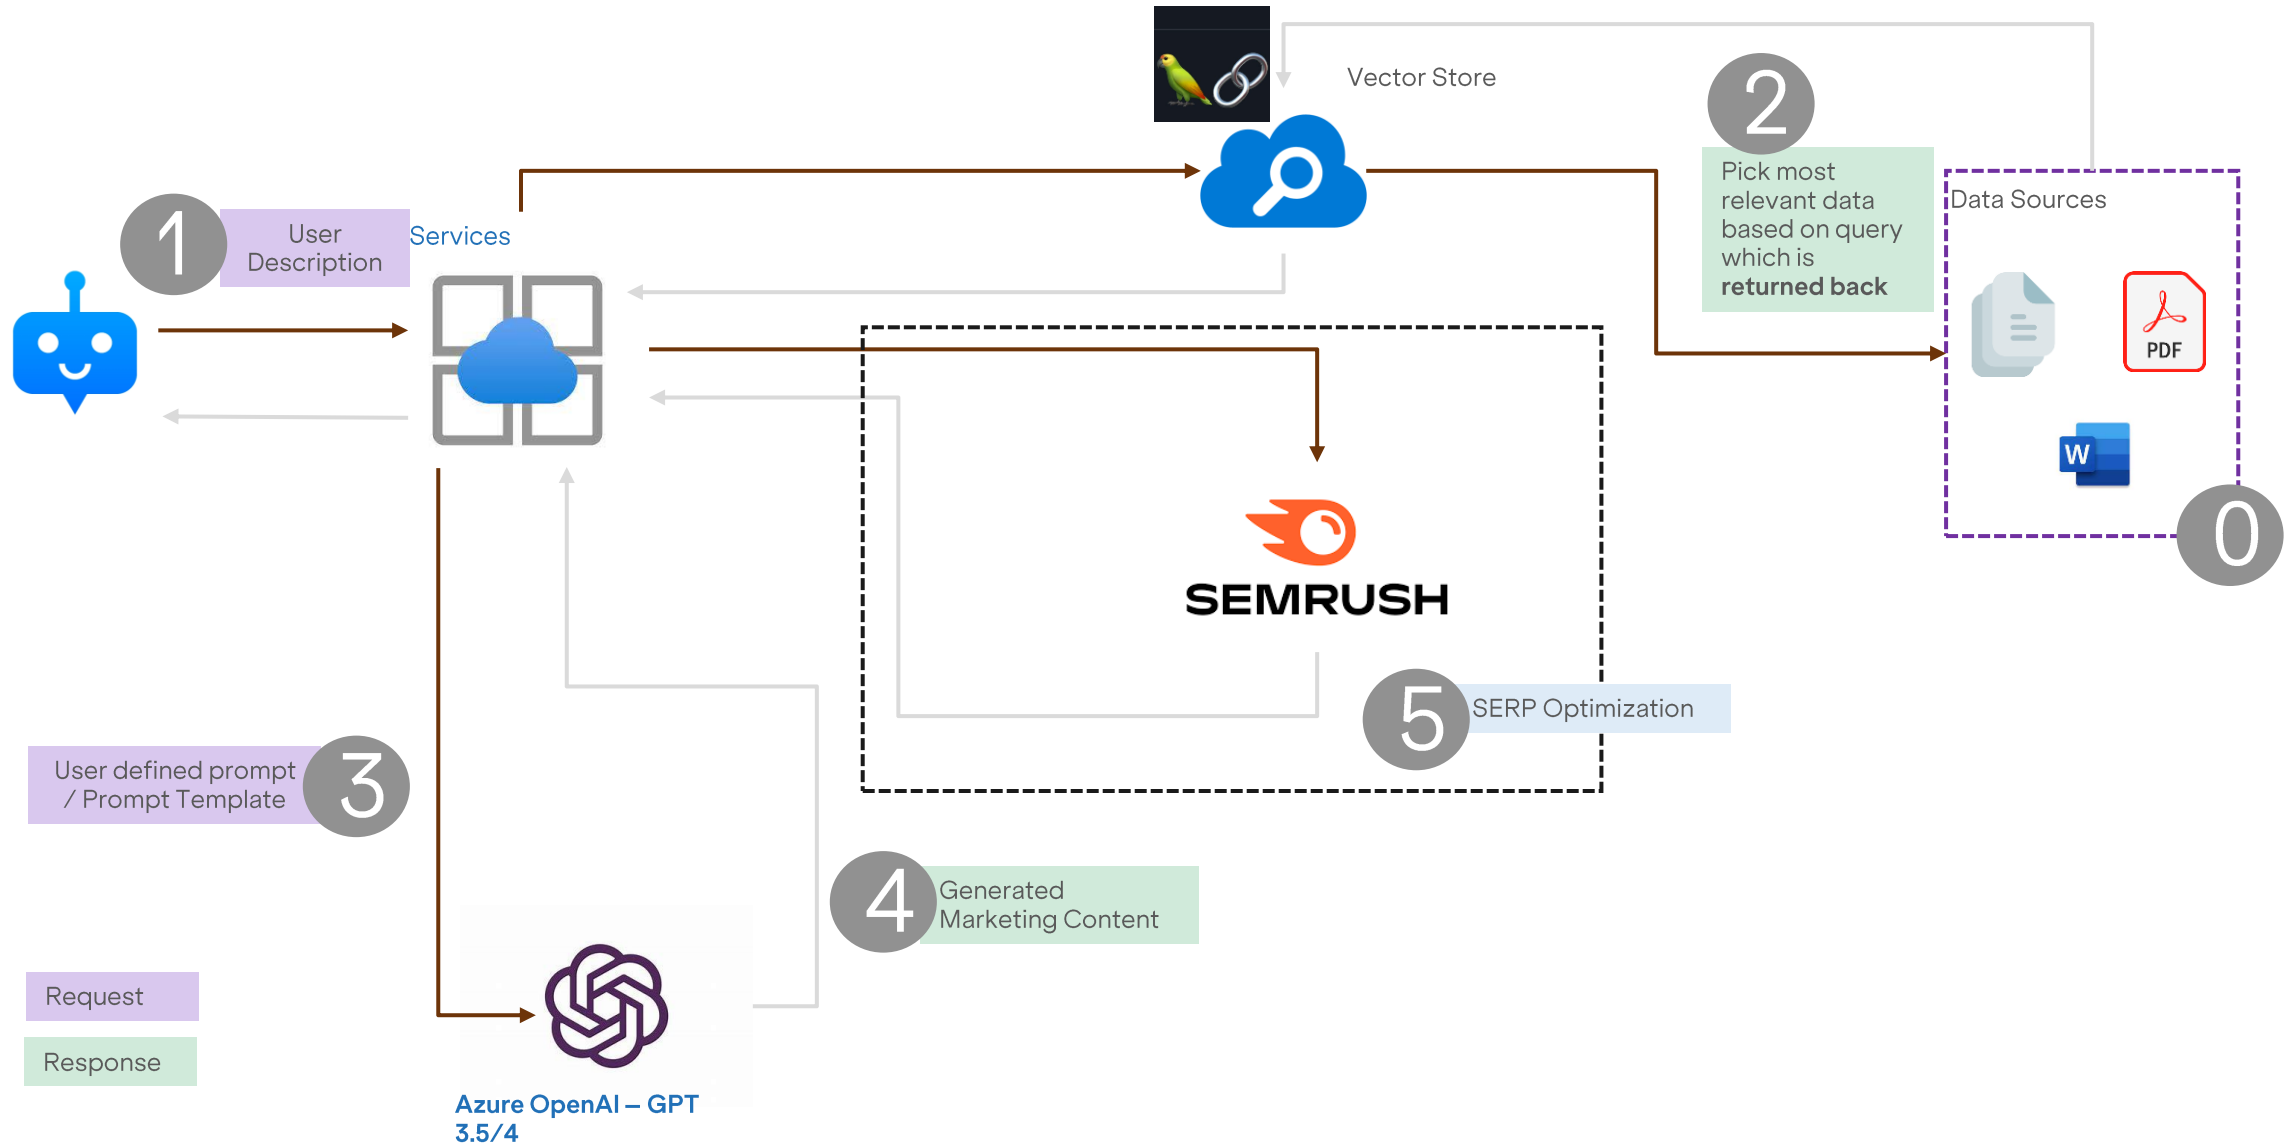

minimizes the dependency of workforce.

Customizable themes and configurations.

Engaging content generation specific to the social media platform.

Editable instructions.

Knowledge Management approach with the lens of AI/GenAI

Application Demo & Highlights

Martech.AI – Empower your marketing voice
with AI.

Martech.AI reference architecture on Microsoft Azure

Martech.AI Implementation Roadmap

An abstract graphic on the left side of the page, consisting of a thick, flowing stream of red particles. The stream starts from the top left and moves towards the bottom right, with a slight curve. The particles are densely packed in the center of the stream and become more sparse towards the edges, creating a sense of motion and depth. The overall color is a vibrant red.