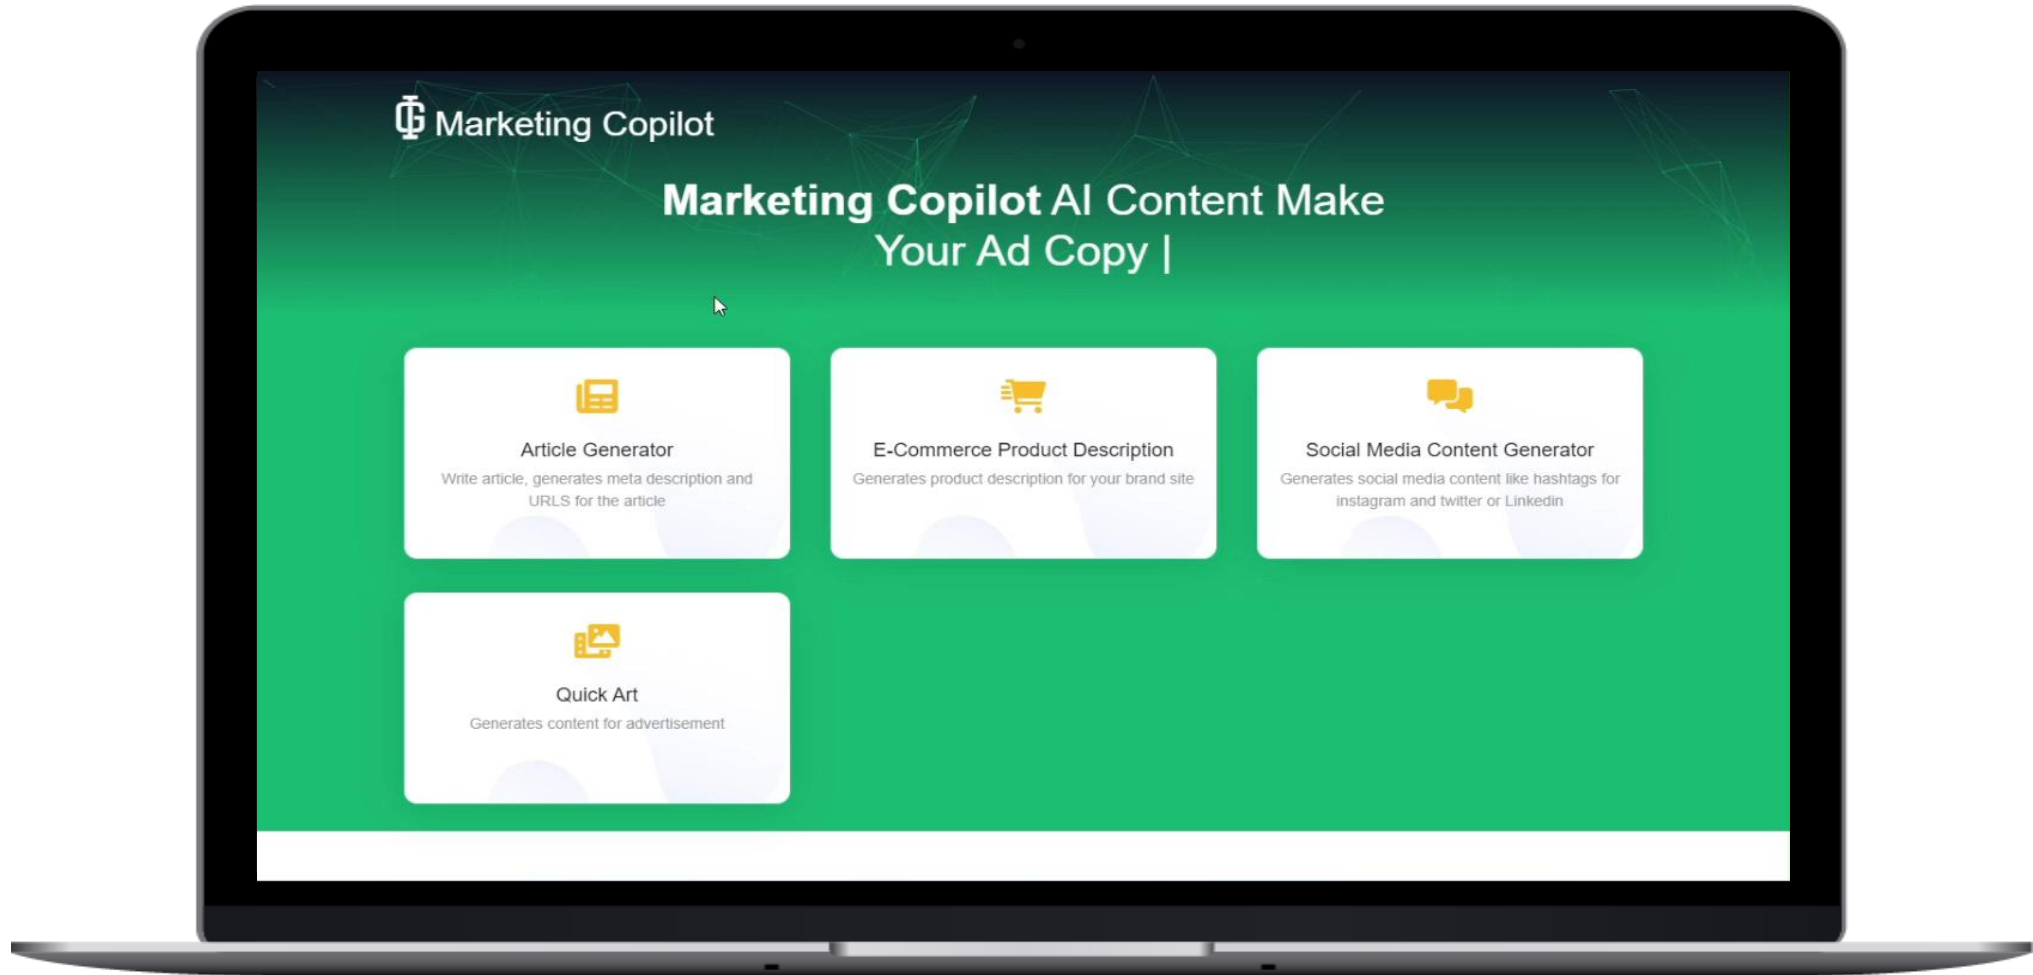

Application Demo & Highlights

Martech.AI – Empower your marketing voice
with AI.

Martech.AI reference architecture on Microsoft Azure

Martech.AI Implementation Roadmap

An abstract graphic on the left side of the page, consisting of a thick, flowing stream of red particles. The stream starts from the top left and moves towards the bottom right, with a slight curve. The particles are densely packed in the center of the stream and become more sparse towards the edges, creating a sense of motion and depth. The overall color is a vibrant red.