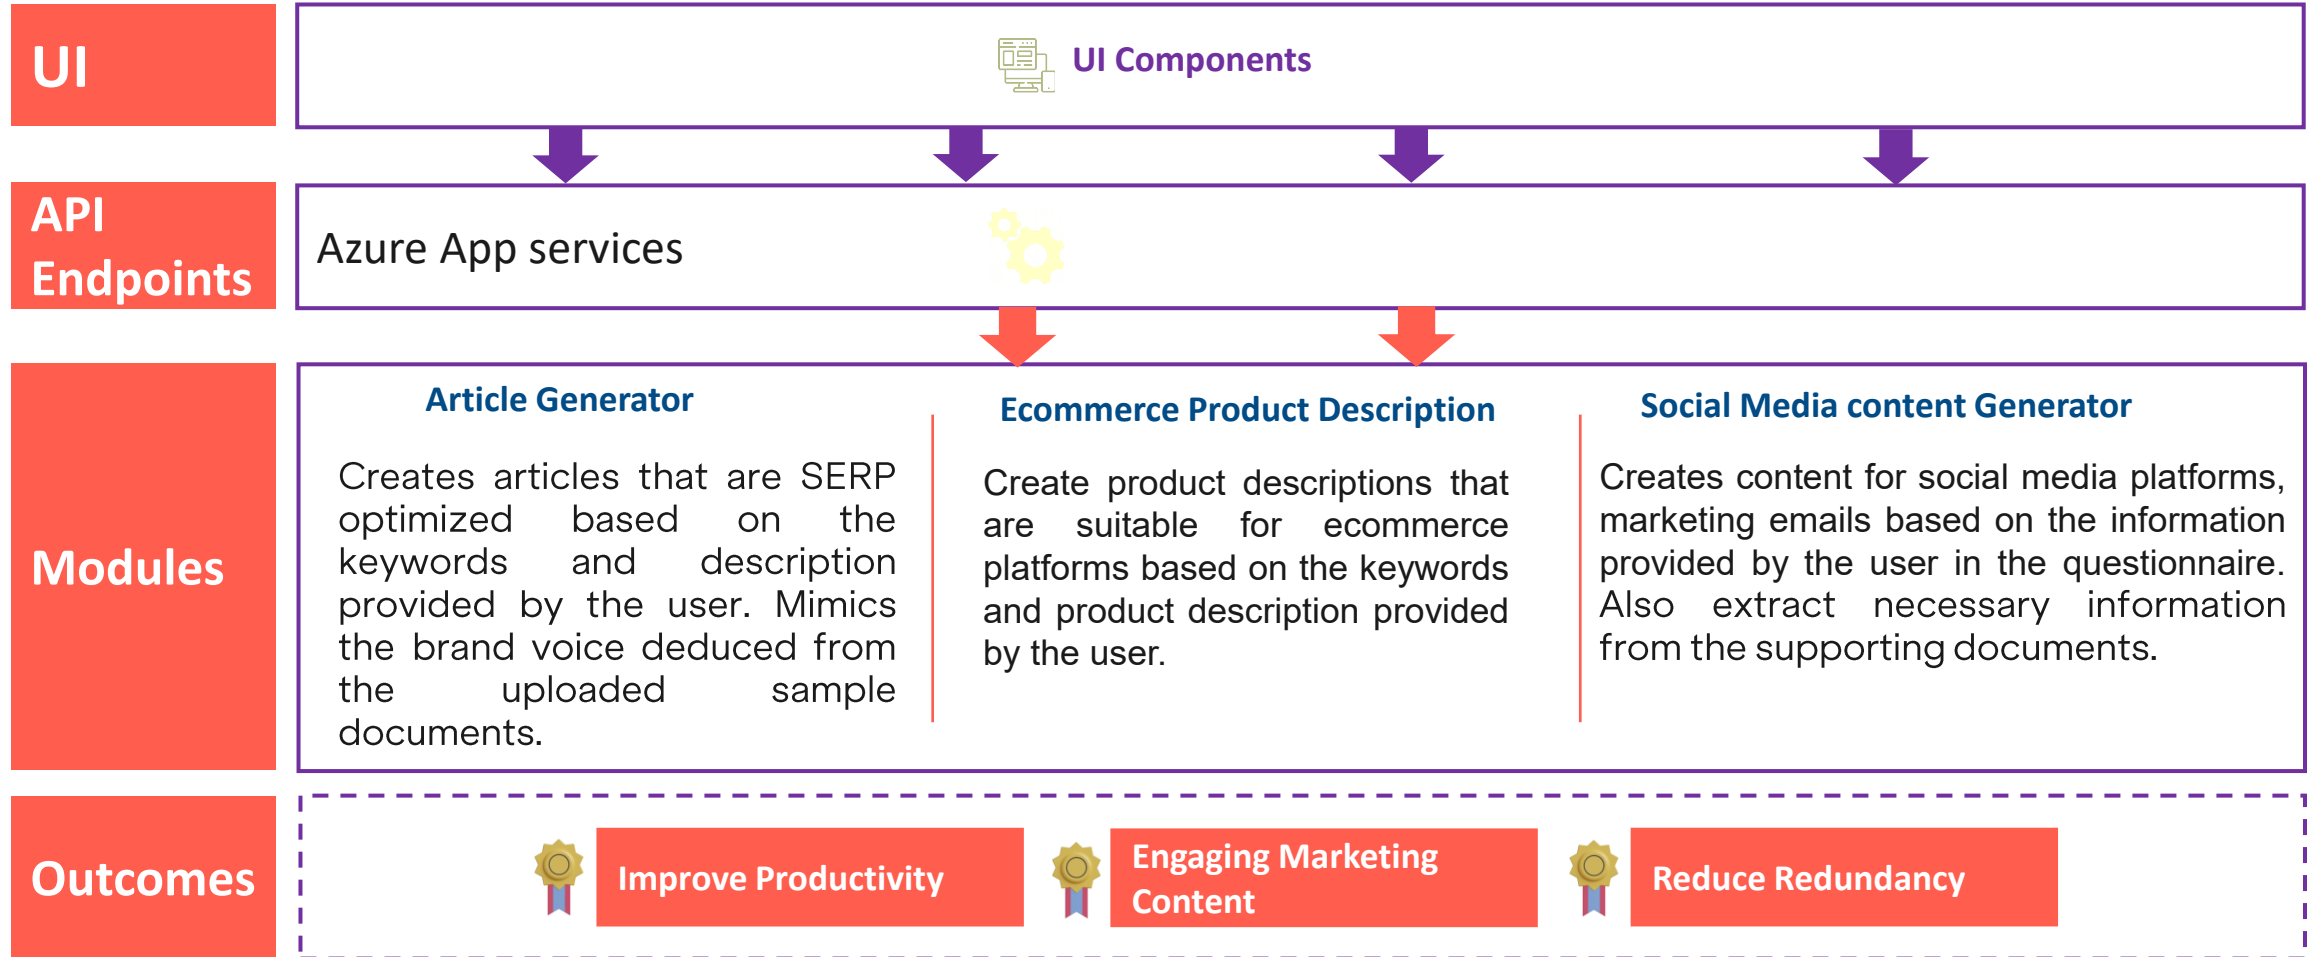

minimizes the dependency of workforce.

Customizable themes and configurations.

Engaging content generation specific to the social media platform.

Editable instructions.

Knowledge Management approach with the lens of AI/GenAI

Application Demo & Highlights

Martech.AI – Empower your marketing voice
with AI.

Martech.AI reference architecture on Microsoft Azure

Martech.AI Implementation Roadmap

An abstract graphic on the left side of the page, consisting of a thick, flowing stream of red particles. The stream starts from the top left and moves towards the bottom right, with a slight curve. The particles are densely packed in the center of the stream and become more sparse towards the edges, creating a sense of motion and depth. The overall color is a vibrant red.