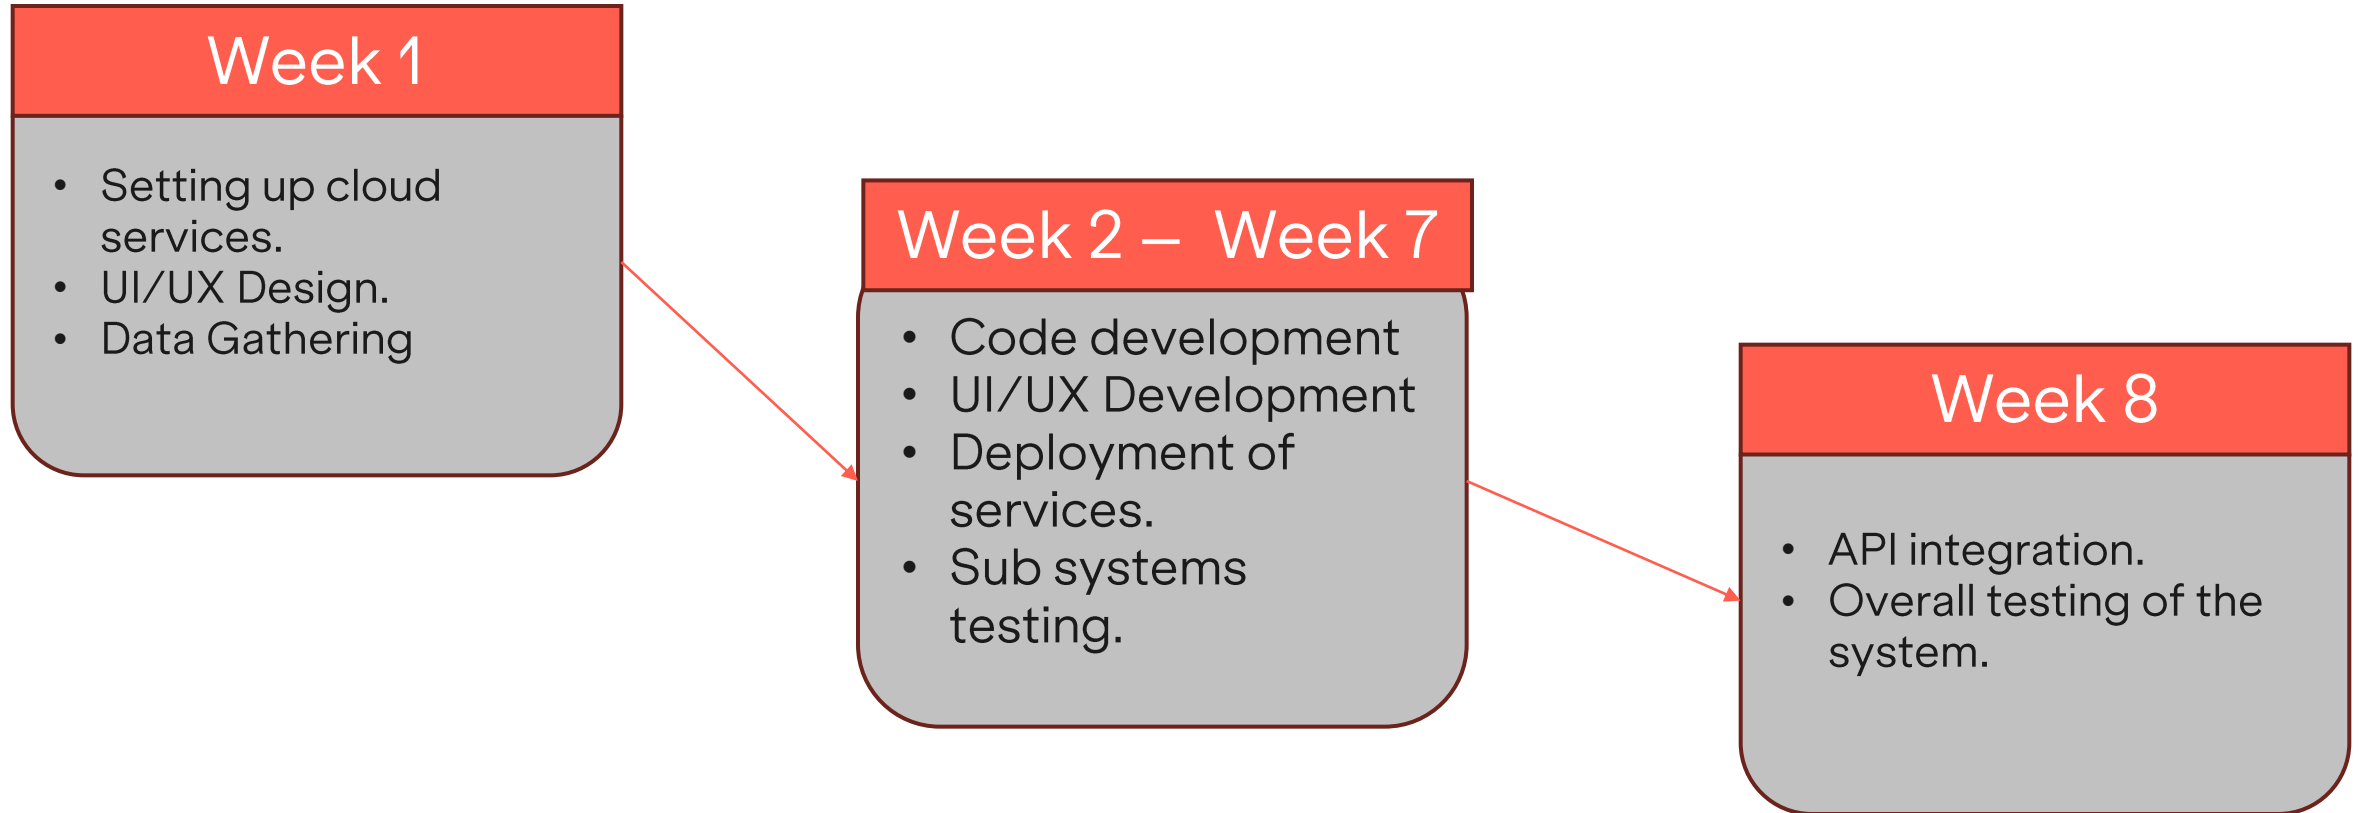

Application Demo & Highlights

Martech.AI – Empower your marketing voice
with AI.

Martech.AI reference architecture on Microsoft Azure

Martech.AI Implementation Roadmap

An abstract graphic on the left side of the page, consisting of a thick, flowing stream of red particles. The stream starts from the top left and moves towards the bottom right, with a slight curve. The particles are densely packed in the center of the stream and become more sparse towards the edges, creating a sense of motion and depth. The overall color is a vibrant red.