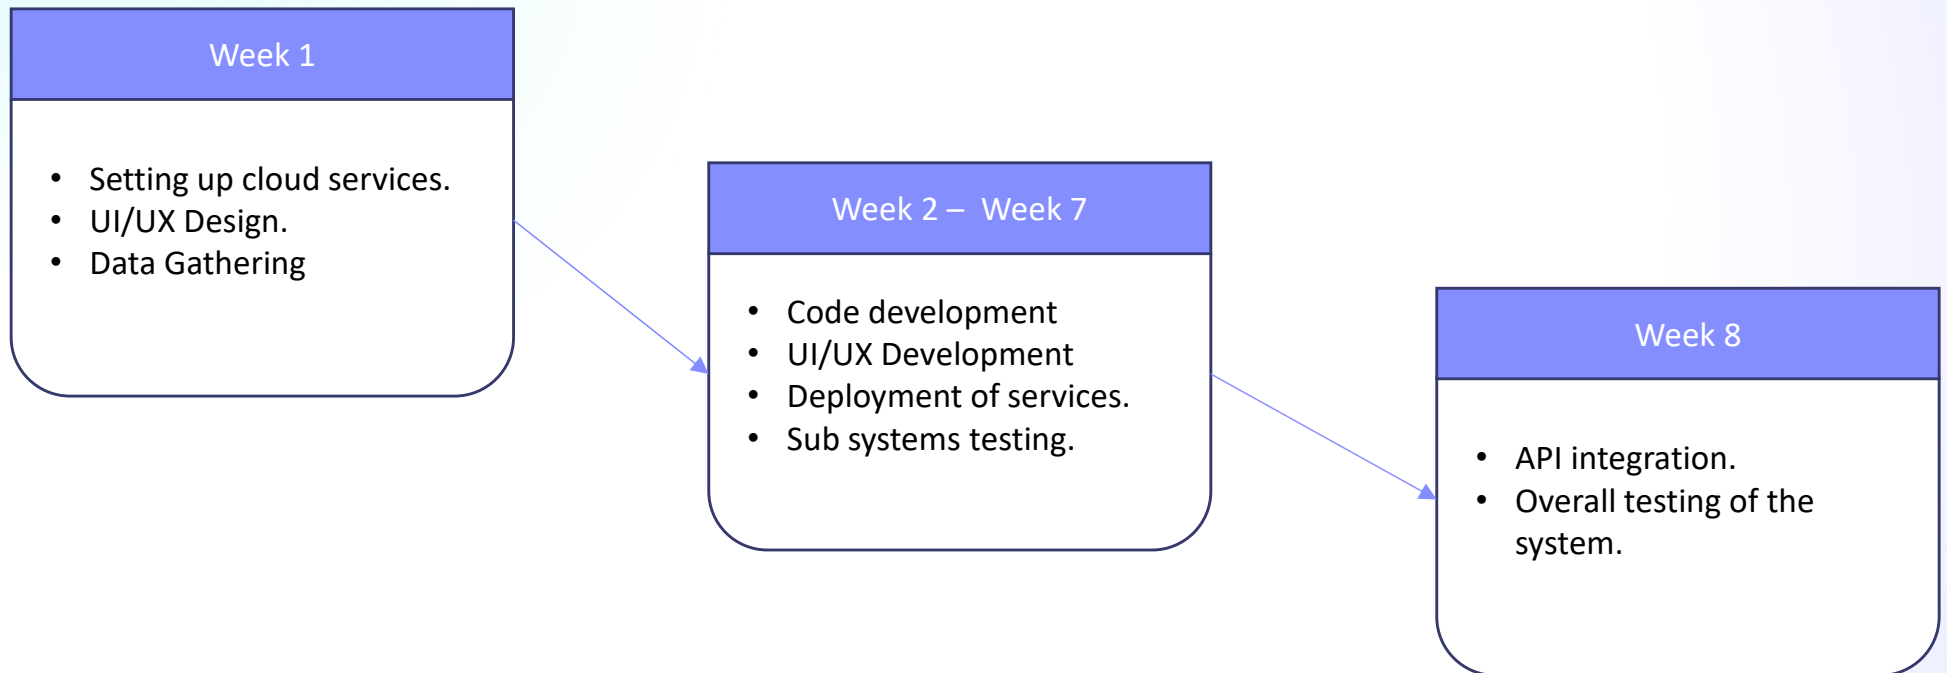

Martech.AI Implementation Roadmap