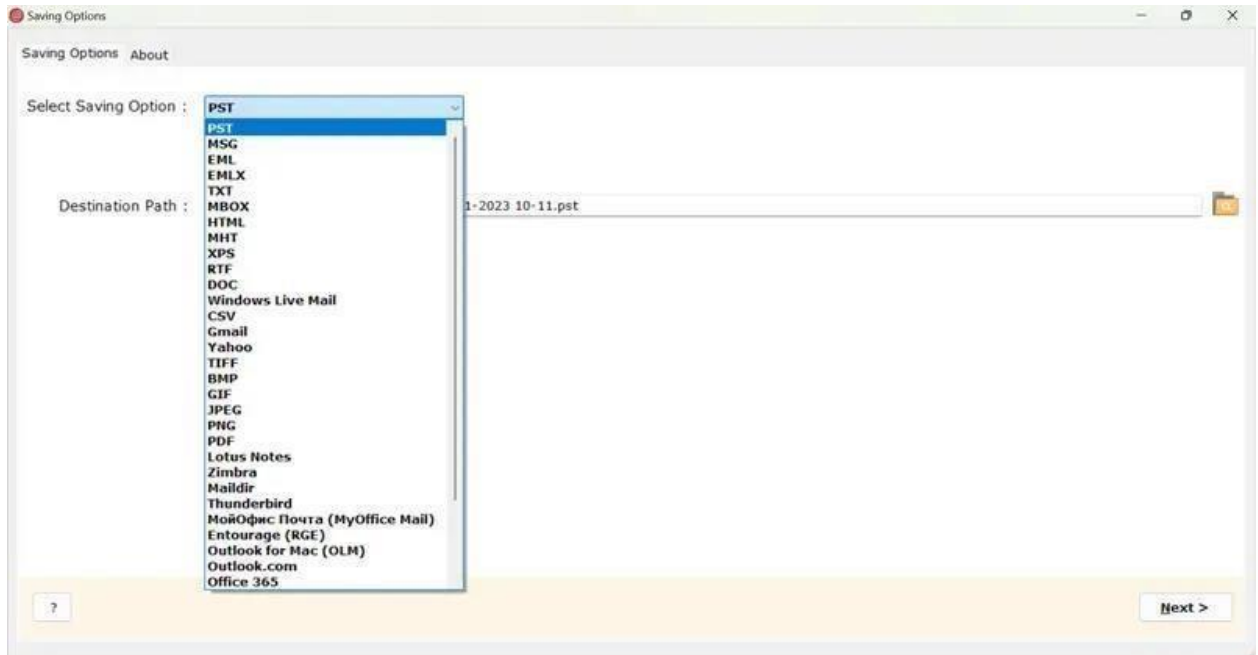

Step 2: Now, select the **EML file folders** from software panel.

Step 3: **Check** and **uncheck** the required folder as per your need.

Step 4: Select **Google Workspace** as saving from the list of options.