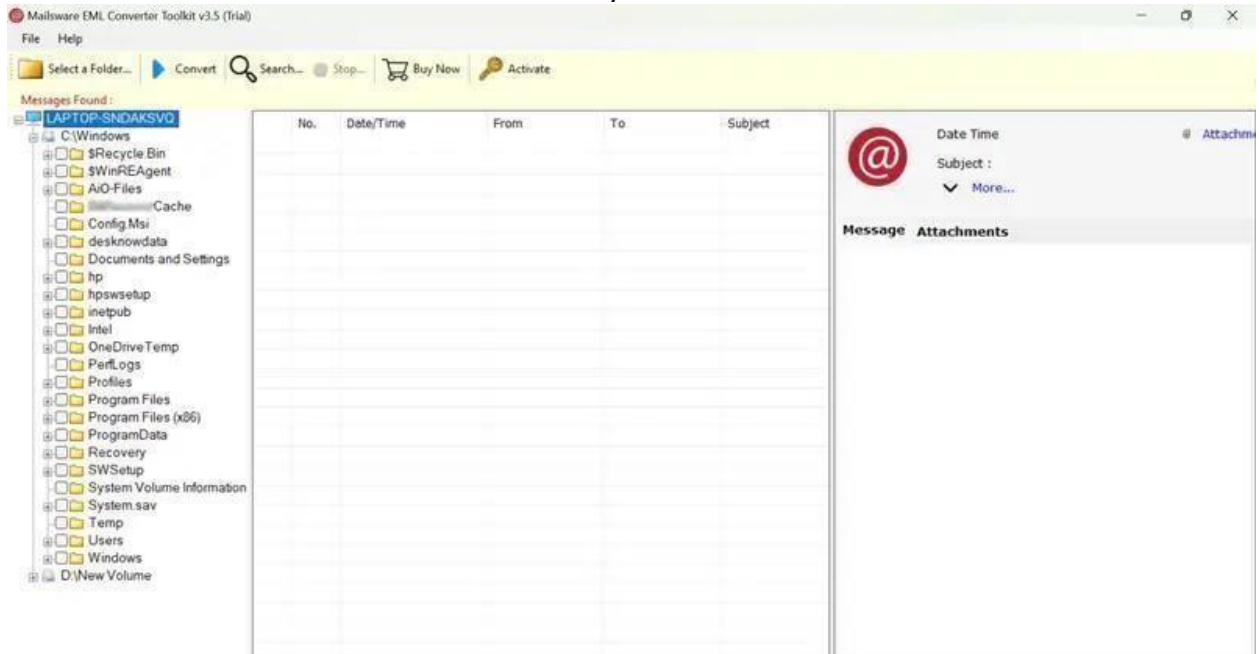

MailsWare EML to Google Workspace Converter Tool

Easily Convert EML File to Google Workspace and More than 35 File Formats

MailsWare EML to Google Workspace Converter software is best software to convert EML files to Google Workspace format in bulk also it convert over 35 formats including, MSG, PDF, MBOX, and CSV. With its easy-to-use interface and comprehensive features this tool is suitable for both personal and business use.

Visit the official page: [MailsWare EML to Google Workspace Converter Tool](#)

How to Convert EML Files to Google Workspace Files in Easy Steps?

Step 1: **Download** and **run** the software on your P.C.

Step 2: Now, select the **EML file folders** from software panel.