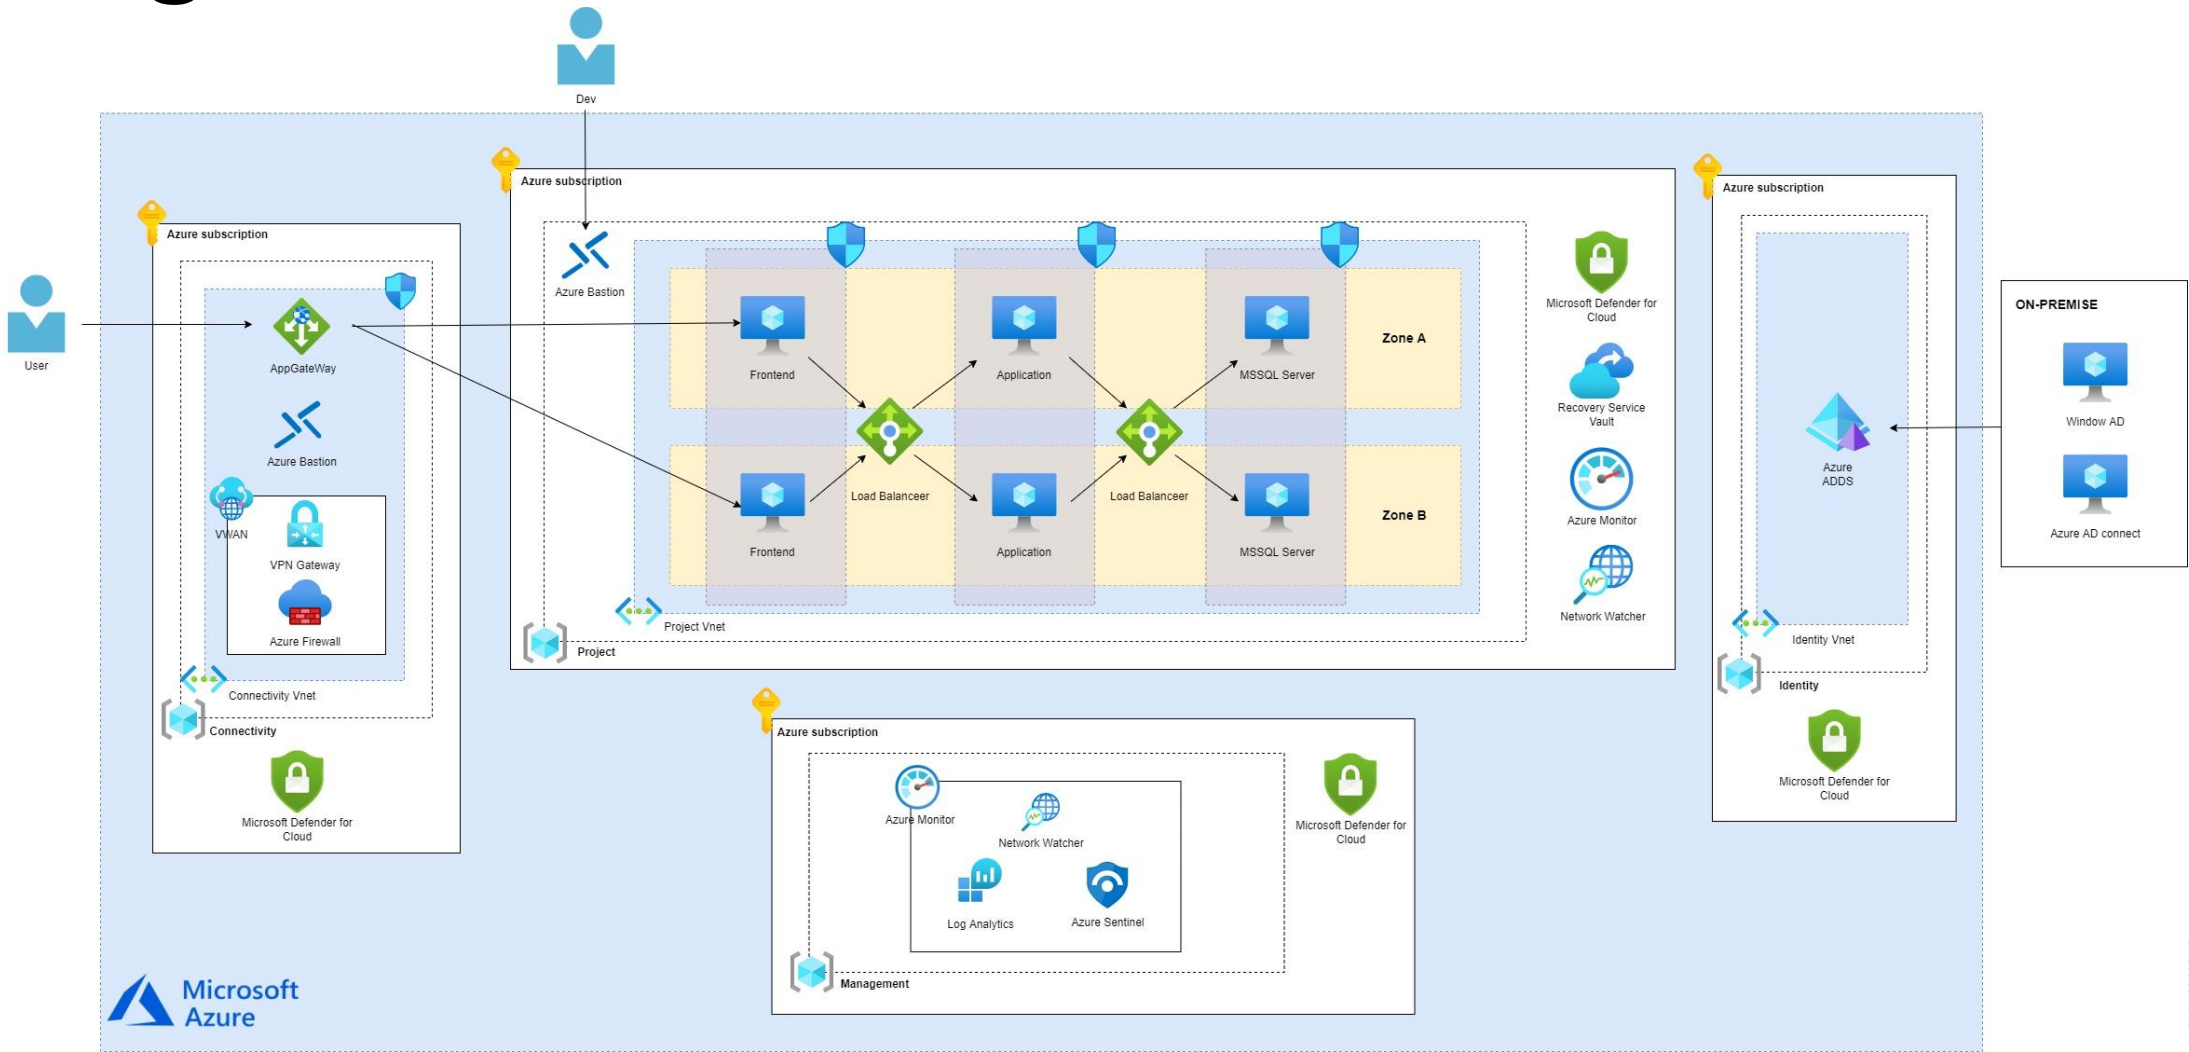

Windows & SQL Server Migration to Azure Diagram

Transformation Service Methodology

Discover

scan network to identify all window and SQL Server instances and features used by your organization

Assess

assess your on-premises workloads to measure cloud readiness, identify risks, and estimate costs and complexity

Migrate

migrate on-premises servers, infrastructure, applications, SQL server, and data to Azure

Cut over

cutover traffic after all data have synced from the source to the target environment

Optimize

monitor system performance and review cost optimization

Estimated Time Plan