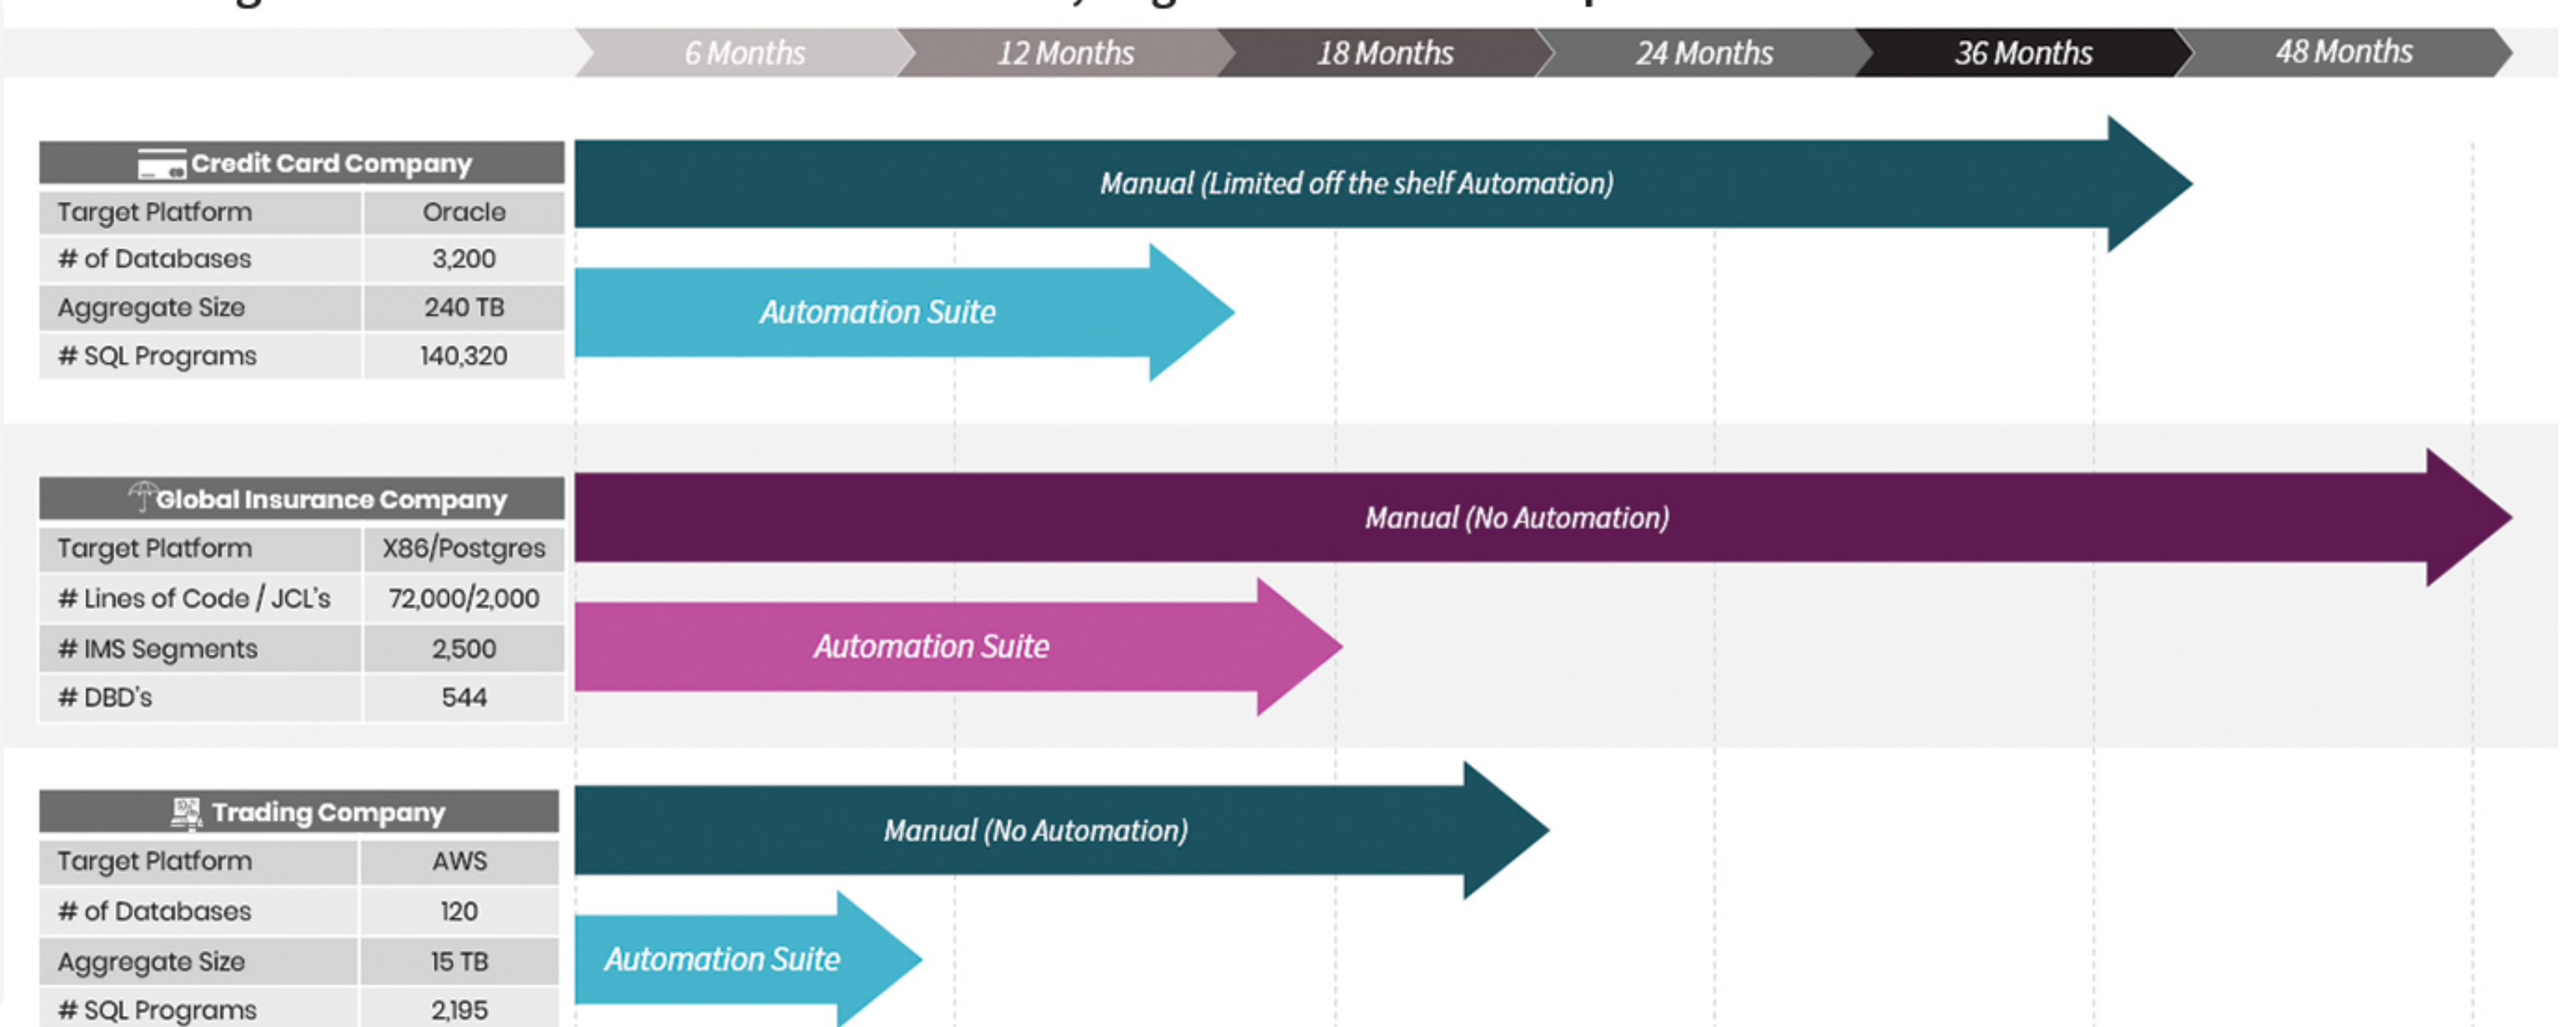

Every year you throw away millions in infrastructure costs to support outdated technologies, when you could be leveraging the agility, flexibility, scalability and affordability of the cloud!

mLogica: Migrate to the cloud in one third the time and half the cost!

APPLICATIONS

Upgraded Automated migration of complex, mission-critical legacy and mainframe applications to any cloud or on-premise modern platform with our Mainframe Modernization Suite.

DATABASES

Transformed Automated migration of complex, homogeneous and heterogeneous, mission-critical legacy databases to any cloud platform with our leading-edge database modernization software.

Unmatched experience

mLogica has pioneered automated migrations of distributed and mainframe workloads for database, applications and hyperscale big data.

With decades of experience modernizing legacy IT systems across all industries, including 600+ successful engagements, for clients including Fortune 100 companies, mLogica offers:

Accelerated Project Timelines

Typically 60% - 70% faster than manual rewrites, with end-to-end service and support for minimal business disruption

Dramatically Lower Costs

Exclusive automated tools sharply reduce time-consuming human error and labor

With mLogica's automated modernization suites, migrations can be completed in one-third the time and half the cost!

Unequaled technology

LIBER★M

LIBER★M Replatform, refactor and rearchitect mainframe applications to cloud native technologies with the most comprehensive suite of tools available in the market.

STAR★M

STAR★M Replatform and refactor legacy distributed databases and applications to cloud native technologies through a highly-automated & hardened translation engine.

CAP★M

CAP★M Our converged analytic platform engineered to support petabyte-scale complex events analytics and enriched information processing featuring ultra-high-speed ingestion to drive actionable intelligence.

TRAK★M

TRAK★M Managed services platform providing critical IT monitoring and management you need to ensure system stability and reliability.

For information on how mLogica can help you transform your business, contact us:

www.mLogica.com

ml_sales@mLogica.com

+1 (714) 630-2500