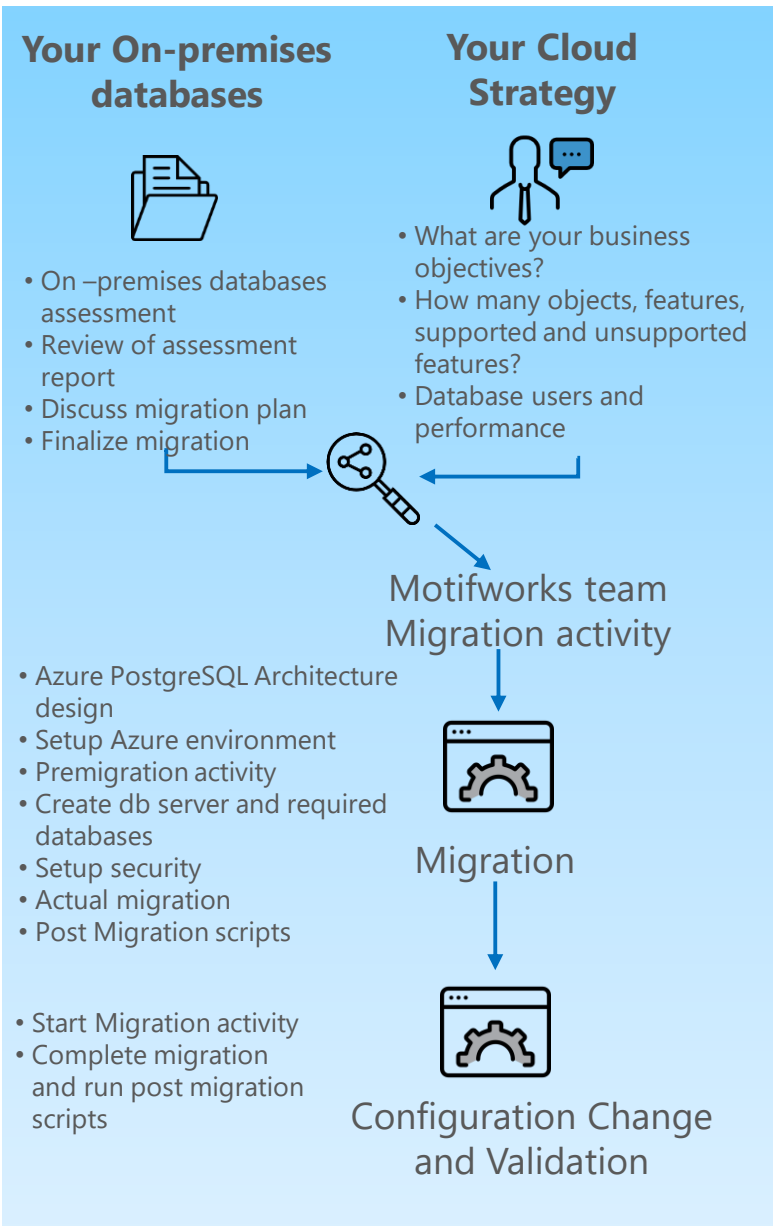

HOW IT WORKS