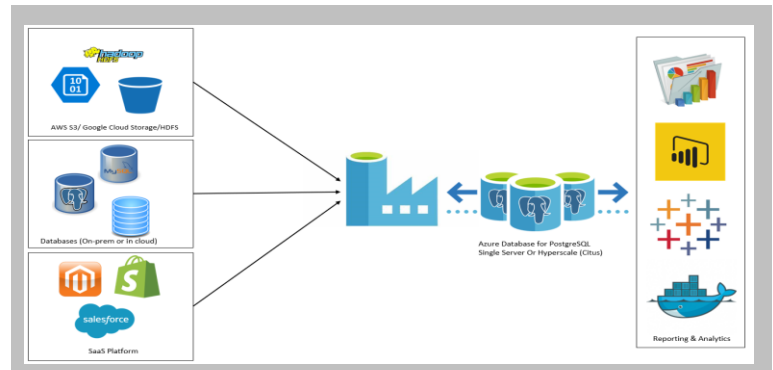

This will help you to know PostgreSQL databases resource utilization

We take your migration activity from start to end. This will help your organization to complete migration assessment, planning of migration, actual migration activity to Azure PostgreSQL databases, Post migration activities i.e. alerts and monitoring setup. This helps to complete migration without any issues and on time completion record.

DIRECTOR – BUSINESS APPLICATIONS, LARGE OIL AND GAS FIRM

HOW IT WORKS

SAMPLE OUTPUT

| | |
|------------------------------------|---|
| Application Name | eRemit |
| Description | Online Web portal for remitting hours and payment electronically |
| Line of Business | HR, Finance, Accounting |
| Innovation Driver | Originally created in 2008, the goal is make it more scalable and elastic. Streamline deployment in cloud |
| Daily users | 250 to 300 |
| Average number of concurrent users | 15 |
| Expected traffic | 75 Gpbs |
| Requests per second | 15 |
| Amount of Memory needed | 2 GB |