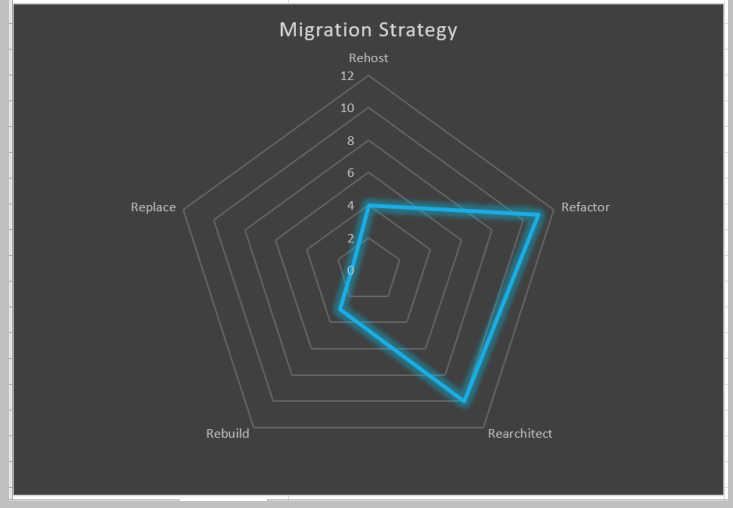

SAMPLE OUTPUT

Application Name	eRemit
Description	Online Web portal for remitting hours and payment electronically
Line of Business	HR, Finance, Accounting
Innovation Driver	Originally created in 2008, the goal is make it more scalable and elastic. Streamline deployment in cloud
Daily users	250 to 300
Average number of concurrent users	15
Expected traffic	75 Gpbs
Requests per second	15
Amount of Memory needed	2 GB