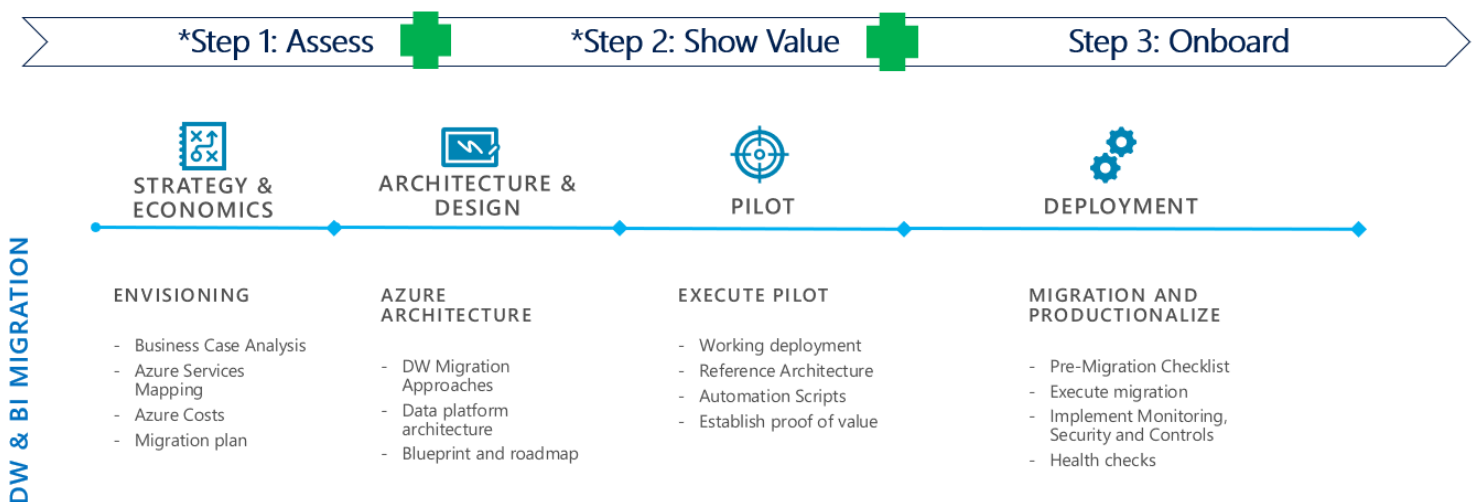

Data Warehouse Modernization

- Powered by Azure

Monetize your data assets

Innovate faster with Azure data services

Start your cloud journey and leverage the benefits of Azure data platform, and reduce huge licensing costs and total cost of ownership

Motifworks' Data Warehouse Migration Accelerator provides proven methodology to assess and analyze existing workloads, layout data platform strategy and roadmap and execute on migration and conversion

Benefits of Azure Cloud Data Platform

- ✓ Accelerate Digital Transformation
- ✓ Leverage Machine Learning and AI
- ✓ Connected Ecosystem
- ✓ Real time Insights
- ✓ Reduce TCO

DW and BI Environment Migration Plan

* Leverage Microsoft funding options