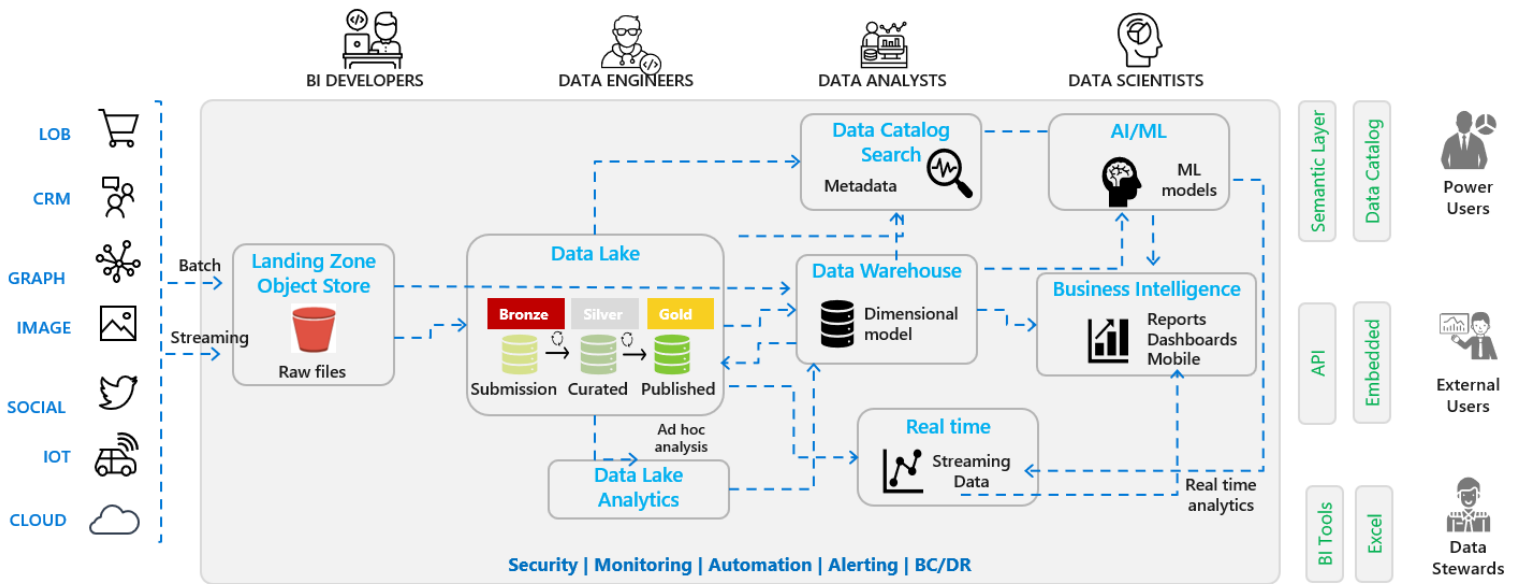

Modern Data Platform

Data Platform Reference Architecture

- Proven methodology
- Established track record
- Technical expertise

Duration: 10 weeks*

Cost: $75,000*

Deliverables:

- -Business Case & Assessment
- -Data Platform Strategy
- -Deployed Azure SQL DW
- -Automation

* For medium size environment. Actual cost may vary

Are you ready to leverage cloud analytics?

Envisioning Workshop

Discover what's feasible, what's possible and plan for the way ahead

Risk-Free Pilot

Risk free program co-funded by Microsoft and Motifworks

Fast Deployment

Achieve rapid results and fast time to market using Azure cloud

Ask us about how you may qualify for investment by Microsoft and Motifworks

ABOUT MOTIFWORKS

At Motifworks, we are AzureSmart. We are one of the fastest-growing cloud solutions providers, specializing in Cloud Adoption, Application Innovation, and Effective Data Strategies.

Gold Cloud Platform
Gold Application Development
Silver Data Platform
Silver Data Analytics