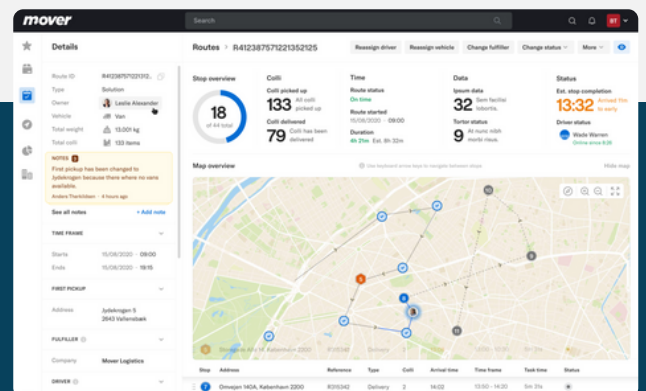

Disconnected processes

Rising customer demands

Lack of real-time visibility

Pressures of ESG reporting

What we offer

Mover TMS delivers results

Built for the complexities of large-scale distribution, Mover TMS addresses these challenges with extensive platform capabilities. We centralize logistics operations, offering a collaborative solution that integrates all necessary stakeholders.

Fully automated workflows and deviation handling with real-time tracking, advanced route optimization, and predictive analytics allow you to reduce costs, enhance service quality, and achieve sustainability goals.