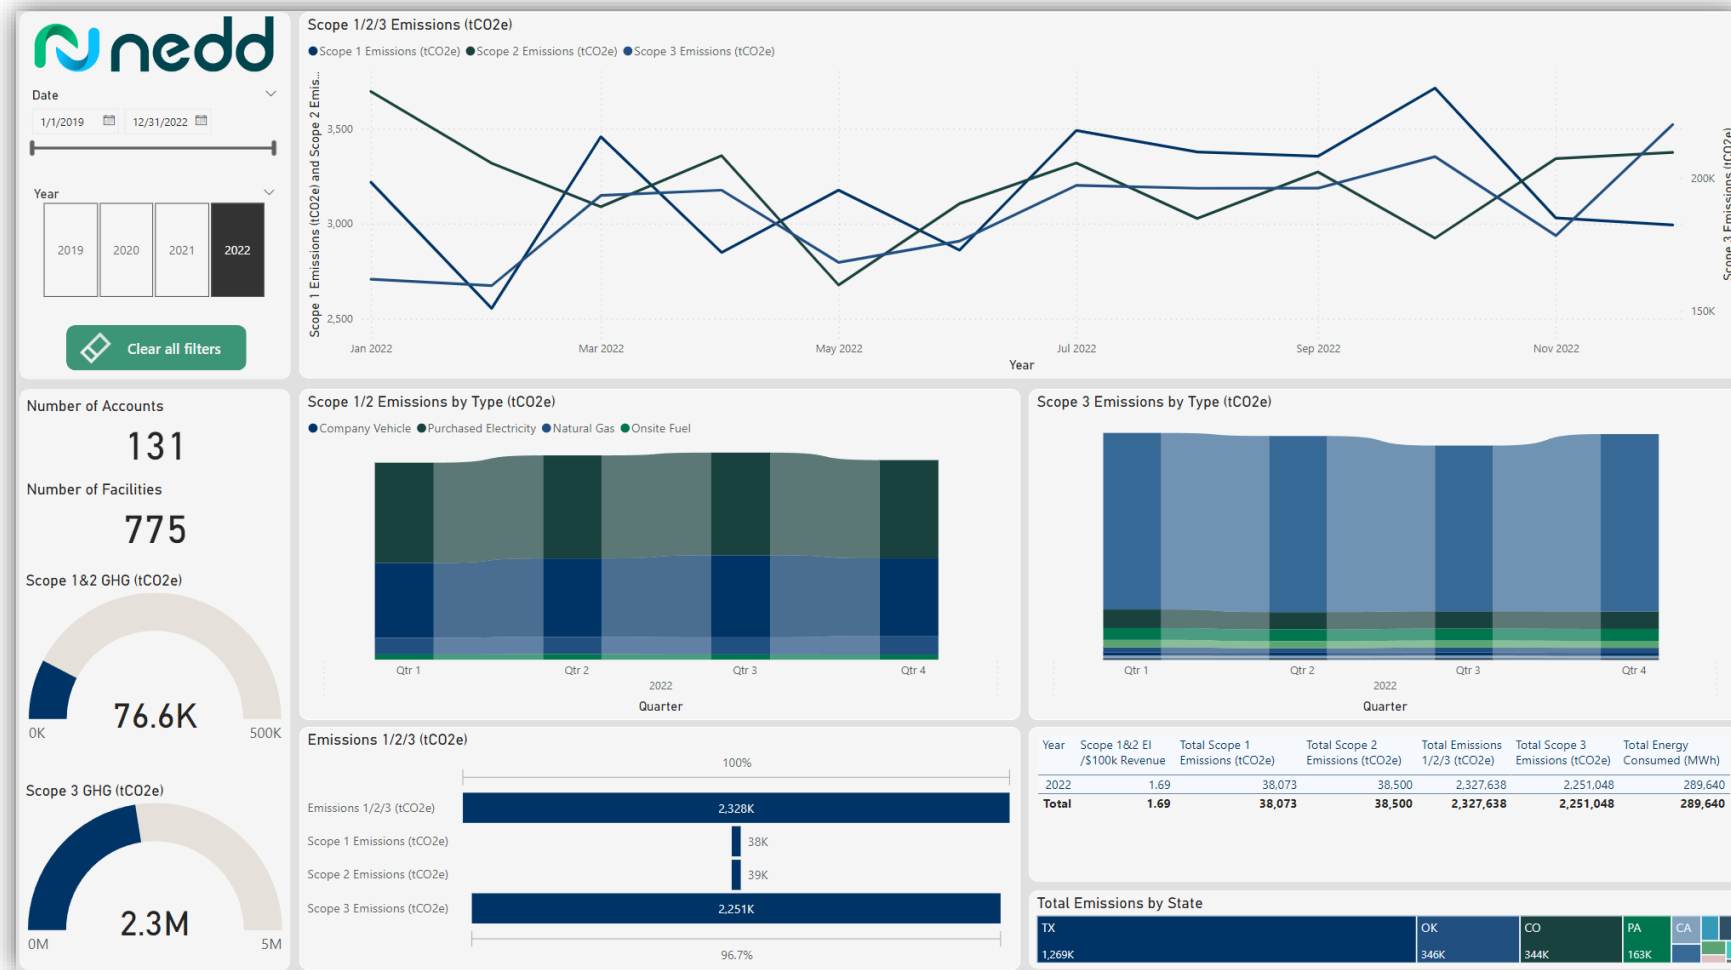

# Nedd ESG and Sustainability Dashboards

Configurable dashboards and reports in the Nedd Platform for internal and external reporting.

# Emissions Performance by Location