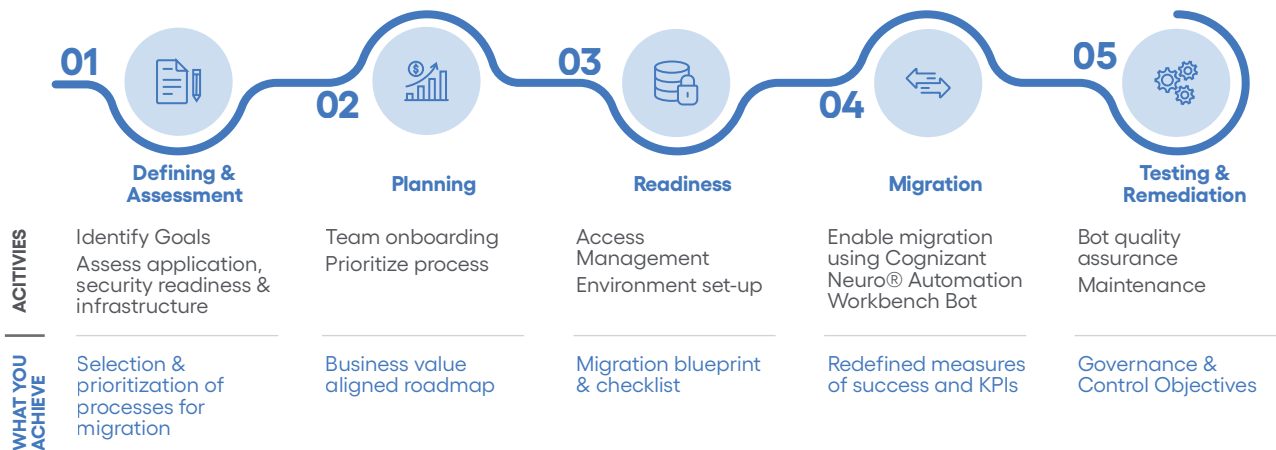

Multiple automation tool vendors inhibit automation scalability

Tools focused approach often overlooks process bottlenecks

Tech heavy knowledge to use tools inhibits wider usage across business functions

Microsoft Power Platform is a standardized low-code platform of choice due to:

- Aligned tech strategy - from azure to office
- Provision of all features into one platform offering
- A complete cloud with O365 as backbone

Cognizant Neuro[®] Automation Workbench is a one stop solution curated to handle migration to Microsoft PAD seamlessly and ensure quality across your automation delivery.

*A medium complexity process is defined as a process that has 500 to 2000 lines of codes that need to be migrated to Microsoft PAD platform

Our Approach

Our pragmatic and risk mitigated approach allows for smoother migration.

Benefits of using Automation Workbench

Cognizant Neuro® Automation Workbench has a process centric design that focuses on business process flows ensuring that operations & business users can easily define & verify automation requirements. Code quality is assessed, and review dashboards are generated to ensure bot framework is accurate. Moreover, our approach is scalable, future proofing your enterprise-wide automation.