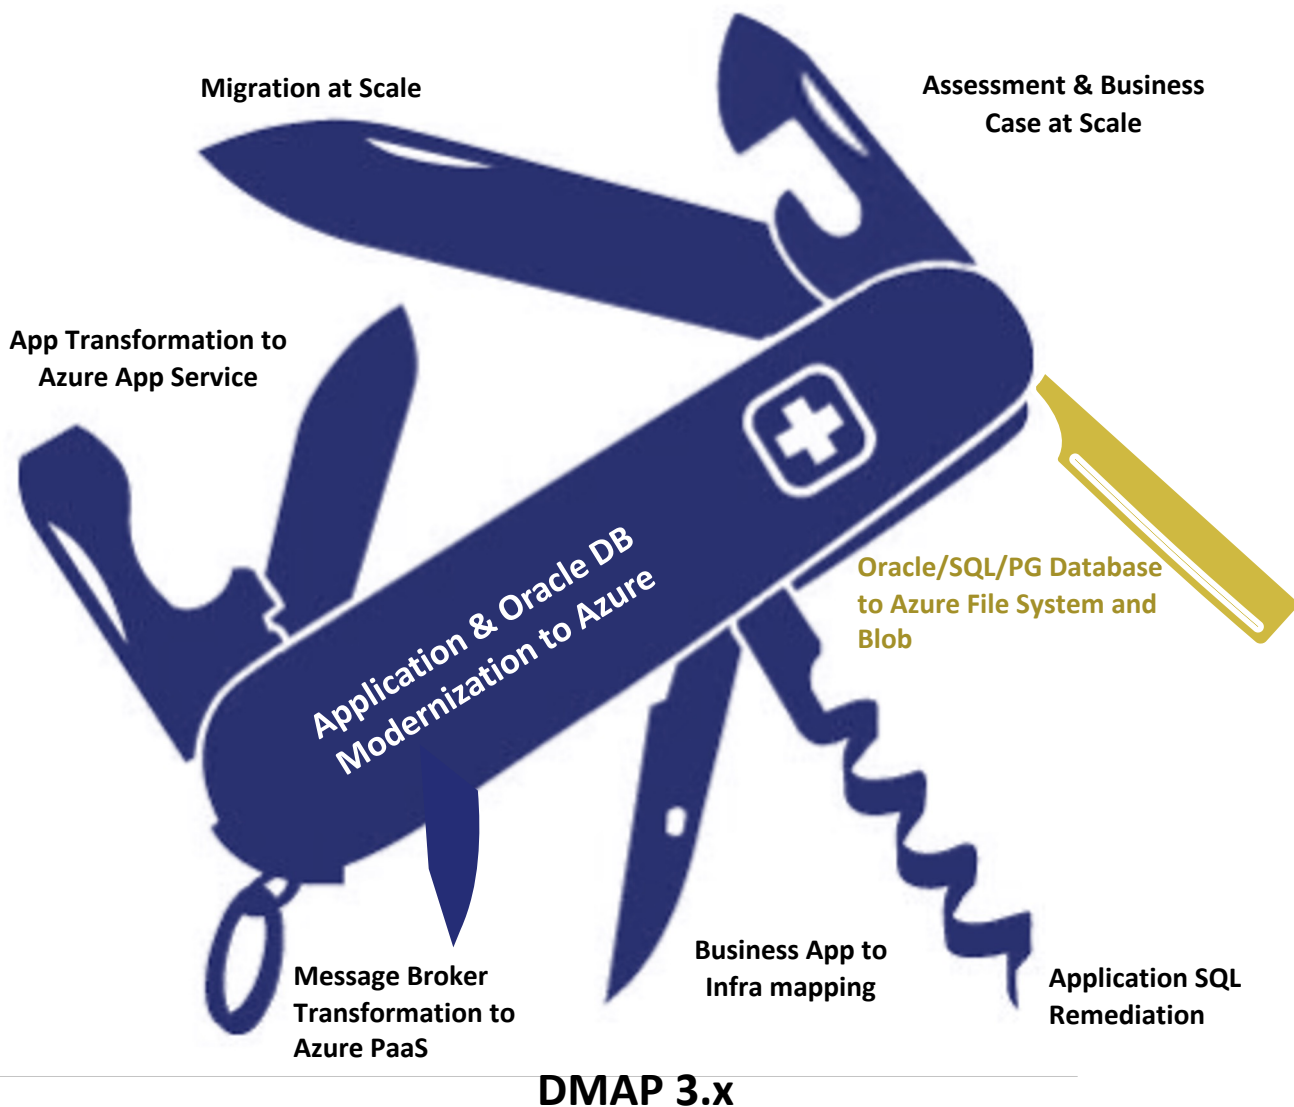

DMAP Value Proposition: Deep Reduction in Effort/Time/Cost

Automation

Automation At Scale for assessment, migration, app modernization & validation helps reduce cost and time

Analytics

Rich analytics with extensive reporting that provides **deep insights** enabling **faster decisions** at every stage

Assurance

Full testing coverage ensures high quality for App & DB migration thru **automated validation**

Adaptive

Modular architecture enables ease in **extending DMAP** platform for new use cases & features

Reduction in Time & Effort **~80%**