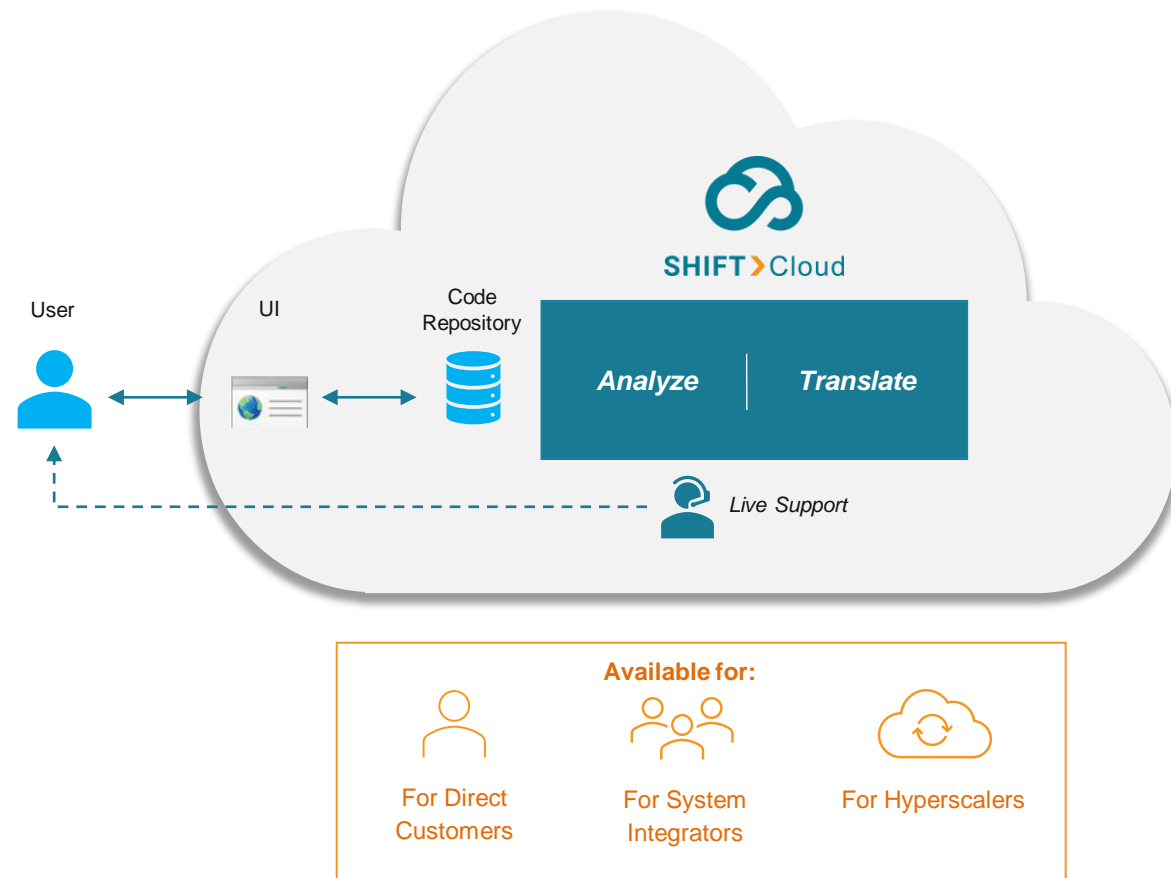

Operating Model

Self-Service Model

- Users can operate the technology with appropriate role-based access control across their organization
- Support many to many migration scenarios (if required)

Users can perform 2 actions

- Run Analyzer to test the accuracy of the code conversion and establish translation cost
- Run Commercial Code Translation to receive translated code

5/24 or dedicated support option