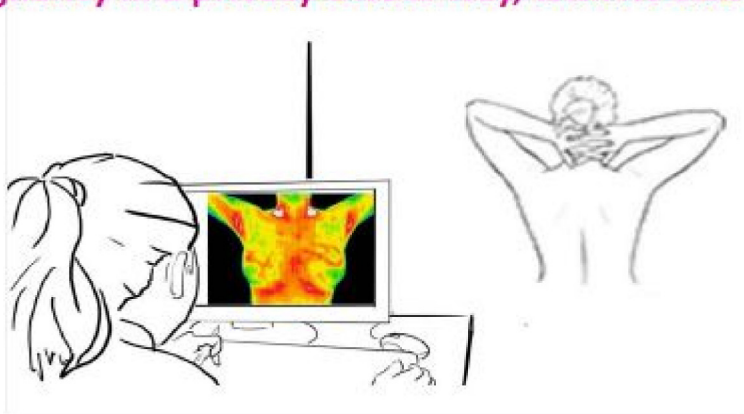

# Niramai

*A Novel Breast Cancer Screening  
Solution*

Breast Cancer is the leading cause of cancer deaths in women today. 1 in 17 women develop some form of breast problem in their life time. Early detection is key to survival.

## **WHY NIRAMAI BREAST SCREENING ?**

- ❖ *More accurate than physical examination*
- ❖ *Can detect cancer long before a lump can be felt*
- ❖ *No harmful radiation*
- ❖ *No-touch, non-invasive, not painful*
- ❖ *Privacy Aware : No one sees you*
- ❖ *Works for women of all ages – even below 40 years*