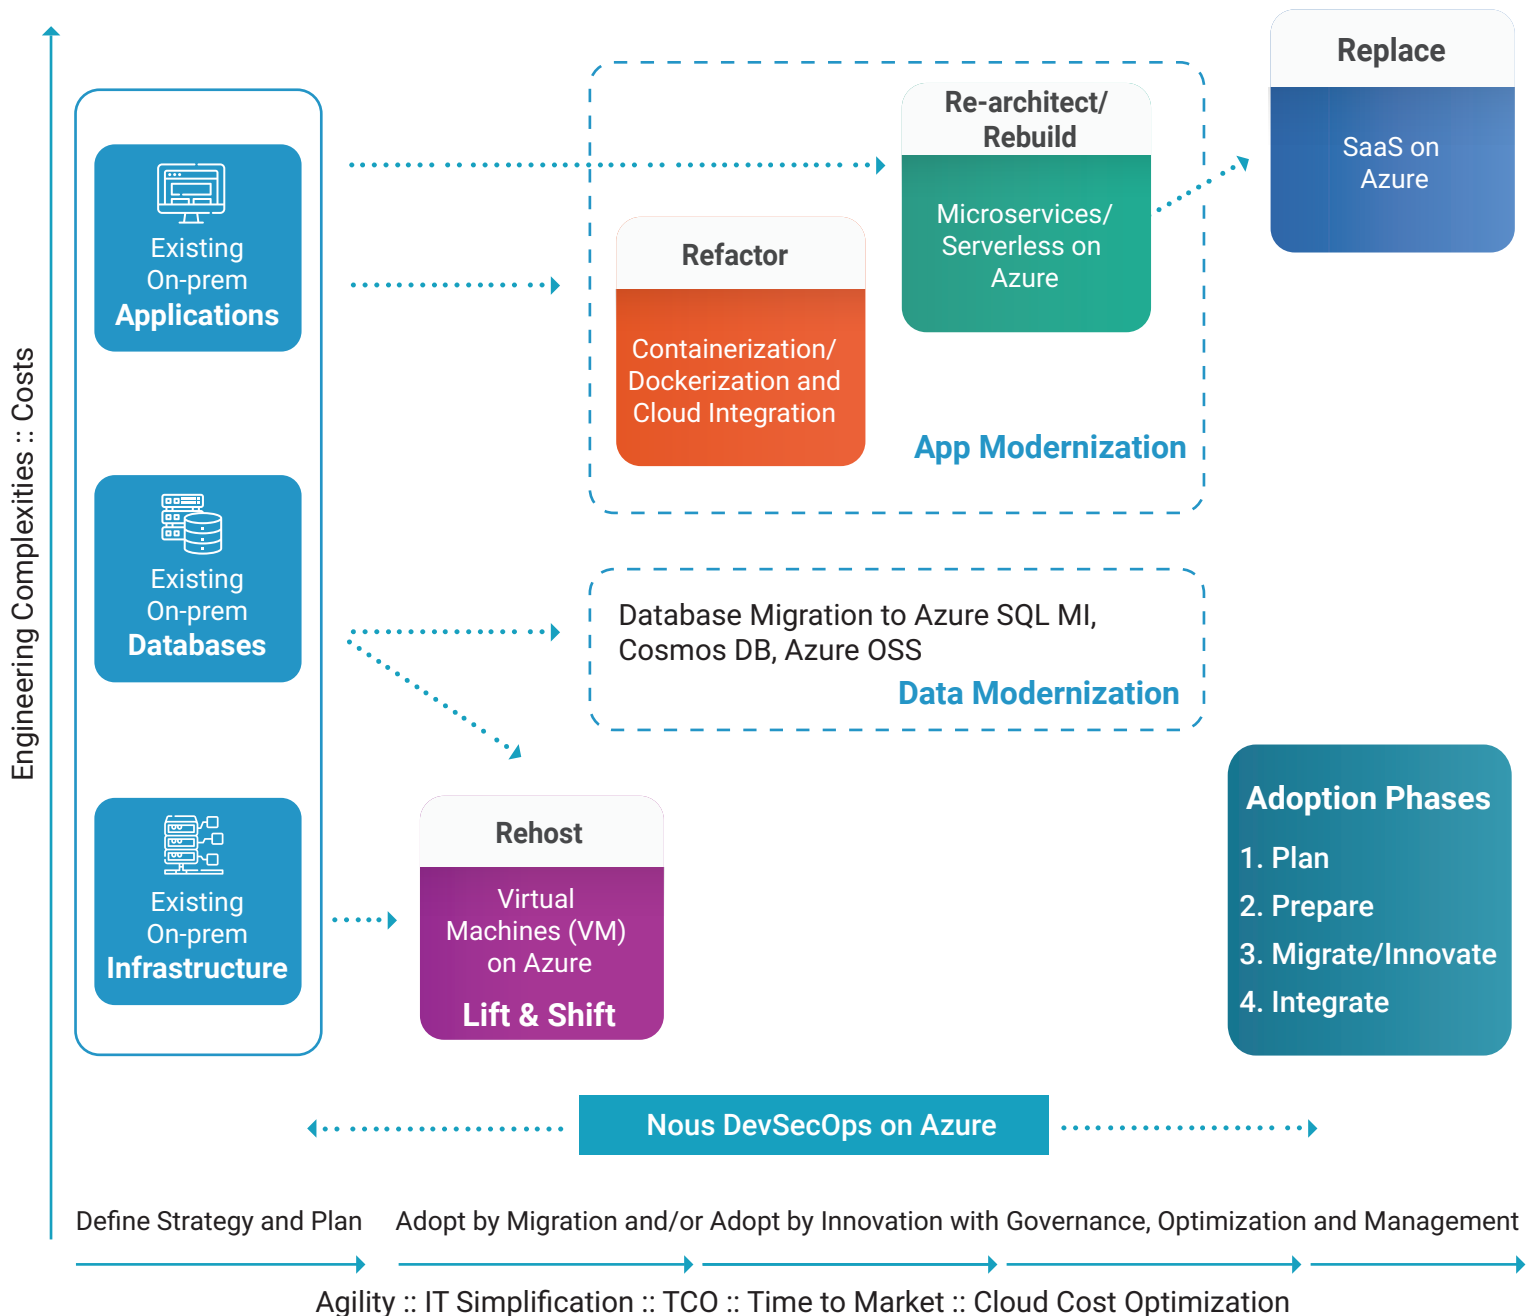

Nous APPA™ for Accelerated Azure Adoption: 4-Week Proof of Concept

Nous APPA™ enables organizations to adopt Azure cloud successfully. Based on the Azure Cloud Adoption Framework and best practices, Nous APPA™ provides assessment, plan, and roadmap for businesses and IT to collaboratively embark on a successful Azure cloud journey in a customer environment.

Nous APPA Framework Overview