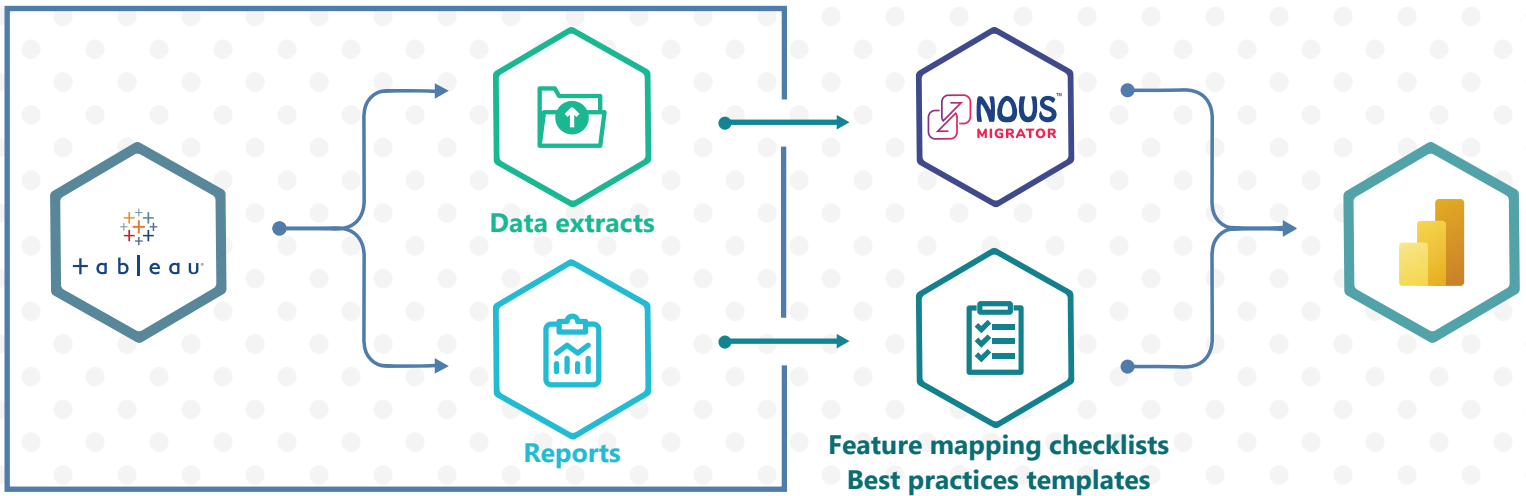

TABLEAU TO POWER BI MIGRATION

Nous Tableau to Power BI migration methodology includes feature mapping checklists, best practices templates and leverages NousMigrator™. The NousMigrator™ tool automates the migration of data extracts from Tableau to Power BI, accelerating the migration process and reducing overall migration costs.

OUR PROCESS

GET STARTED WITH A 3-WEEK PROOF OF CONCEPT

Week 1 - 3		Deliverables
<ul style="list-style-type: none"> Understand customers' requirements Migrate few select reports from Tableau to Power BI 	<ul style="list-style-type: none"> Create a data model based on Nous' best practices Create Power BI reports Publish to Power BI service Establish data refresh 	<ul style="list-style-type: none"> Selected Tableau reports recreated in Power BI Full migration roadmap including estimated timelines and magnitude of spend and savings with our exclusive tool 'Power Assist' - a migration cost calculator