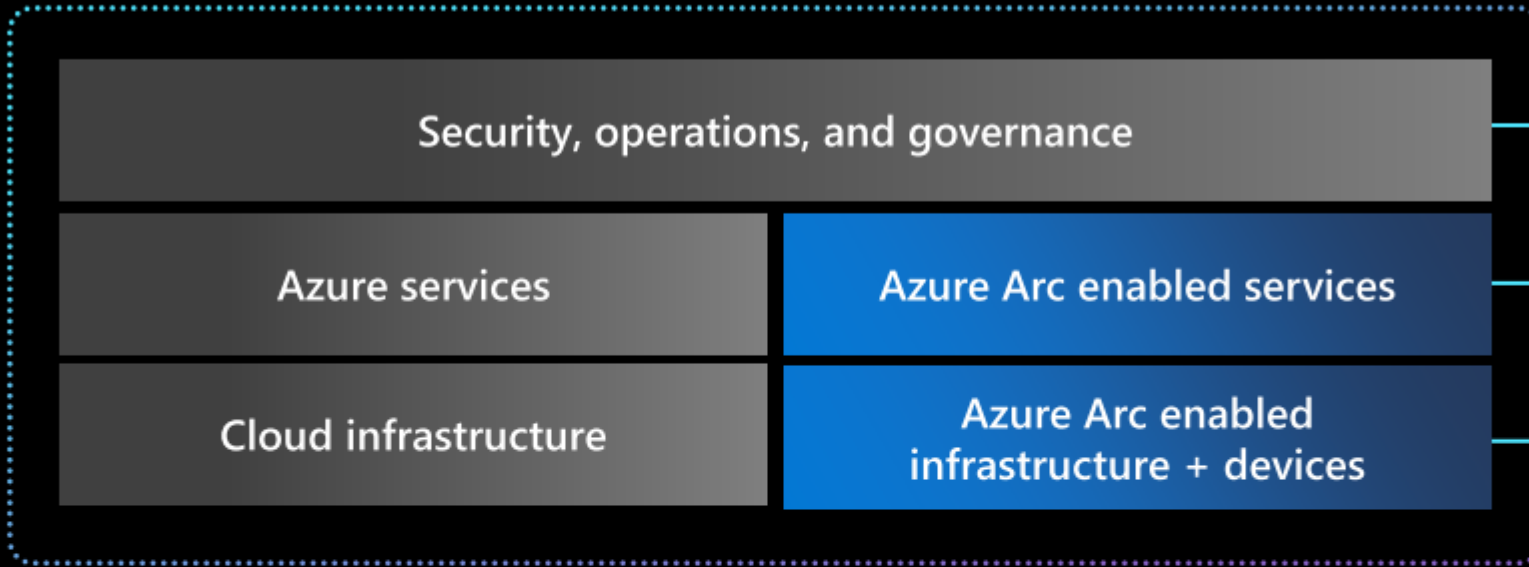

GitHub

Innovate anywhere

Tools and experiences

GitHub

Innovate anywhere

### Regional edge

Operator DC  
Co-Lo provider