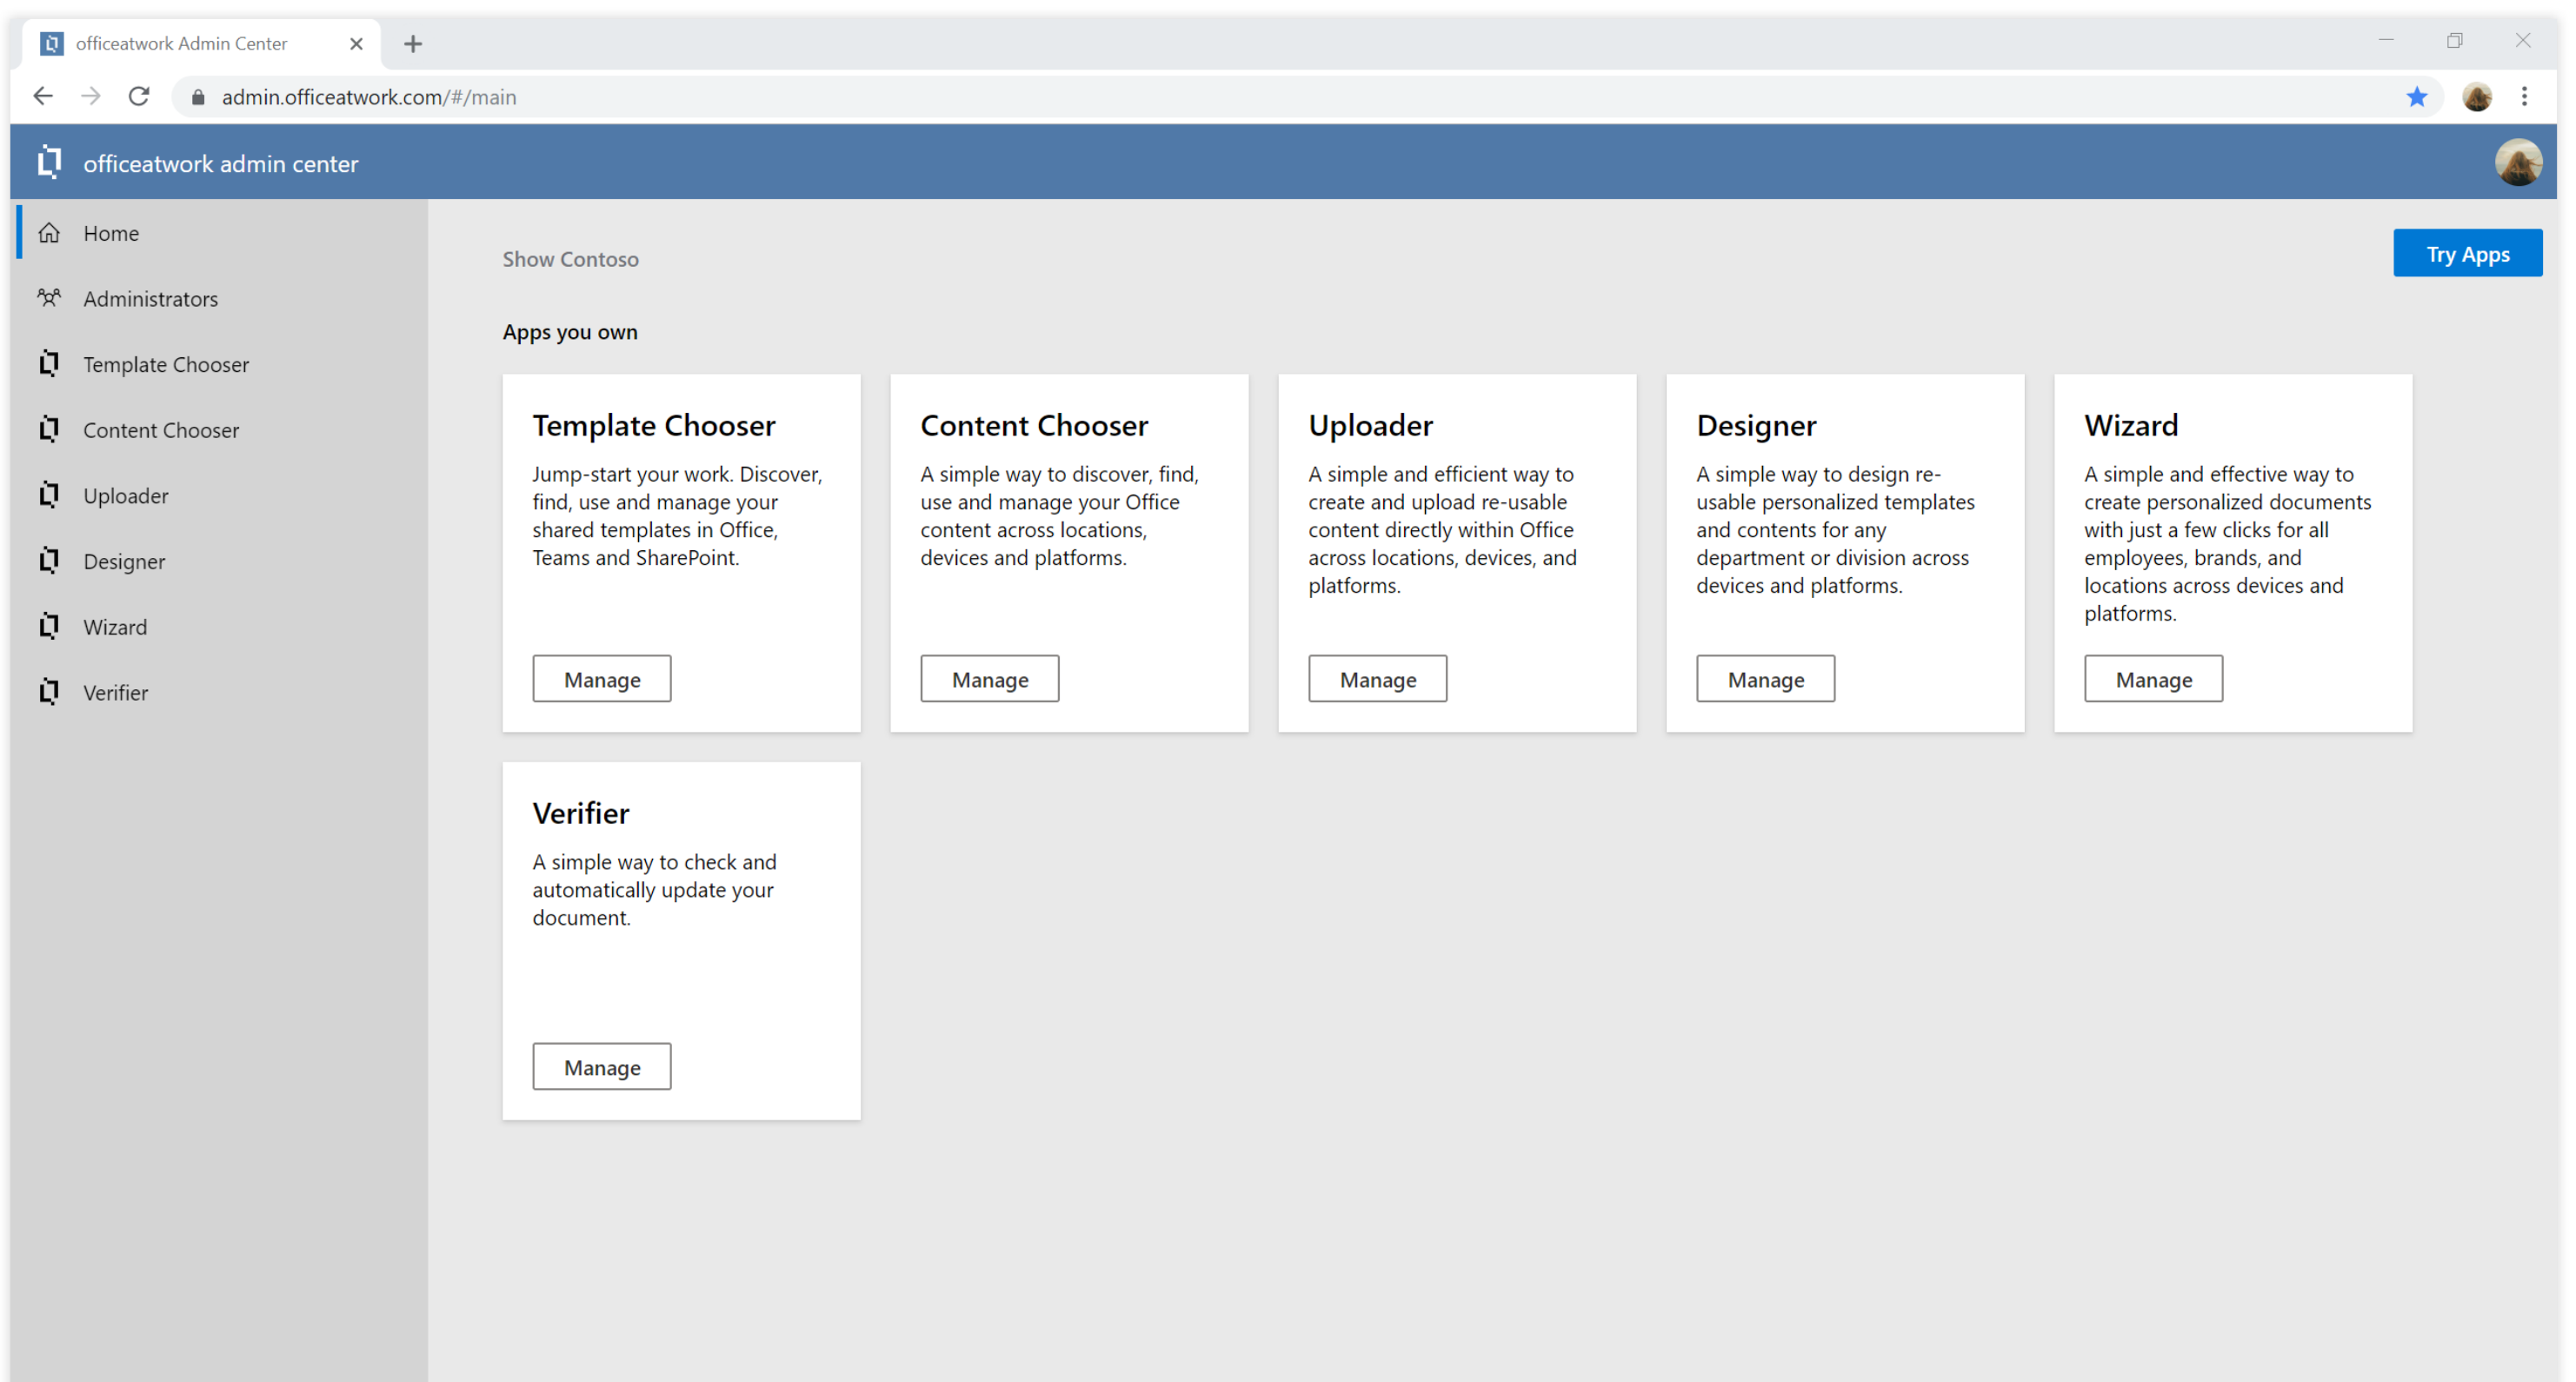

Microsoft
Global
App Awards
Winner

Premium Support

A simple and smart way to enjoy premium support with your officeatwork App subscriptions.

A Microsoft 365 App designed for