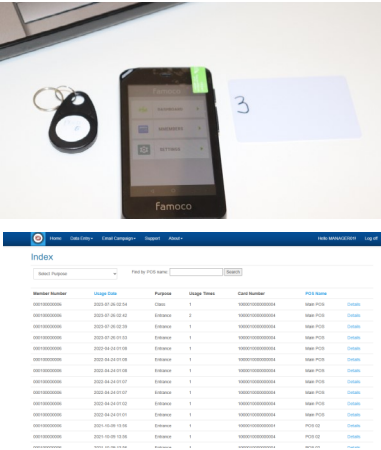

# Service Information

Member Cards Management System is Service for attendance tracking and access control. It is designed for: Fitness Club, Gym, Hotel, School, Restaurant, Amusement Park, Waterpark, Museum, etc.

It is used for: entrance control, attendance tracking, door lock opening, Air conditioner switching on.

Implemented with: personalized members tool (card, key fob or wristband), accepting device (contactless POS, mobile phone), online membership management tool and connected device (optional) - door lock, air conditioner, other smart device.