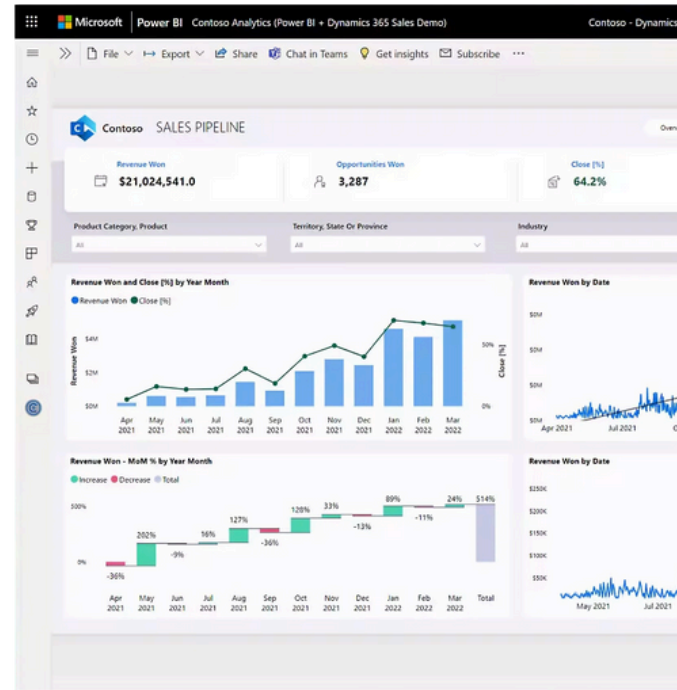

# MICROSOFT POWER BI

Any Data, Any Way, Anywhere

Bring your data to life in just a few seconds. Microsoft Power BI transforms data into rich visuals that you can organize any way you want, freeing you to focus on what matters most to you. Stay in the know and spot trends as they happen. Experience powerful self-service features that push your business forward.

## WHY POWER BI?

-  Live Dashboards
-  Interactive Reports
-  Connect data from Excel, Google Analytics, SQL, databases, custom connectors, and more
-  Embed and share reports in Microsoft Teams, Excel, PowerPoint, and Power Platform
-  Meet requirements and gain end-to-end visibility with Microsoft governance, security, and compliance