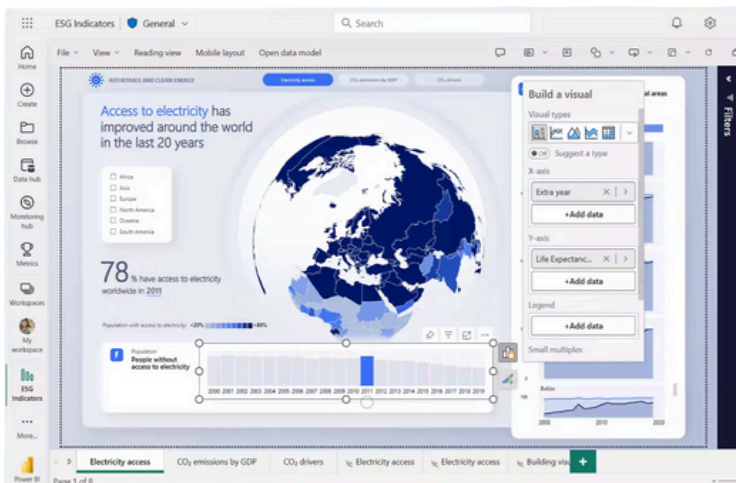

# MICROSOFT POWER BI

Any Data, Any Way, Anywhere

Bring your data to life in just a few seconds. Microsoft Power BI transforms data into rich visuals that you can organize any way you want, freeing you to focus on what matters most to you. Stay in the know and spot trends as they happen. Experience powerful self-service features that push your business forward.

## WHY POWER BI?

-  Live Dashboards
-  Interactive Reports
-  Connect data from Excel, Google Analytics, SQL, databases, custom connectors, and more
-  Embed and share reports in Microsoft Teams, Excel, PowerPoint, and Power Platform
-  Meet requirements and gain end-to-end visibility with Microsoft governance, security, and compliance