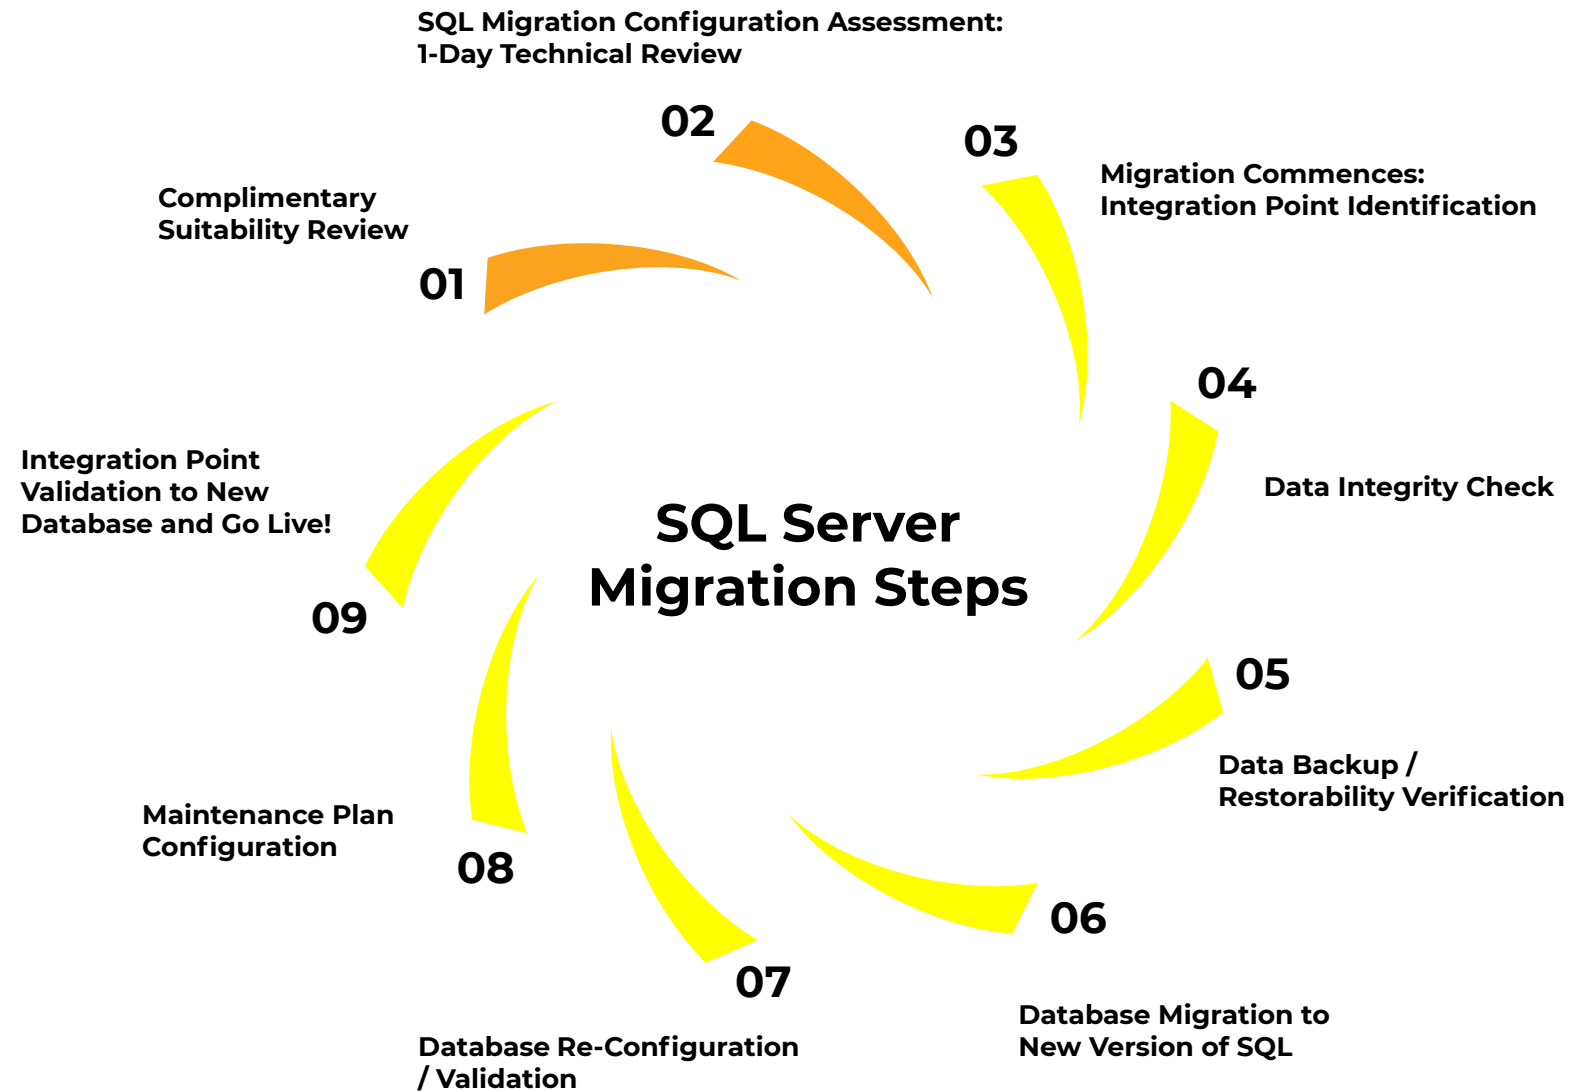

SQL Migration Configuration Assessment

1-Day SQL Technical Review

SQL Migration Configuration Assessment: 1-Day Technical Review

Complimentary Suitability Review

Every successful migration project begins with a migration strategy which is driven by both the technical and the business requirements.

Prior to commencing the SQL Migration Configuration Assessment, one of our chief migration consultants will perform a complimentary suitability review (30-60 min call). This review will enable us to gain an understanding of your business requirements as well as a brief overview of your current configuration.

SQL Migration Configuration Assessment

Following completion of the suitability review, we will commence the 1-Day SQL Migration Configuration Assessment where we will analyse your current SQL configuration to assess the feasibility to migrate your data.

A Well-Planned and Structured Migration Plan will Minimise Business Disruption.

Every good migration project begins with a good plan and it starts by choosing the right migration and/or upgrade path. To enable success, it's important to have a detailed data migration plan comprising of the technical plans and business considerations. It should include information on how to select, prepare, extract, transform and transfer data of the correct form and quality to another environment. Every migration project is different, proving how a bespoke migration strategic approach is required to achieve organisation goals.