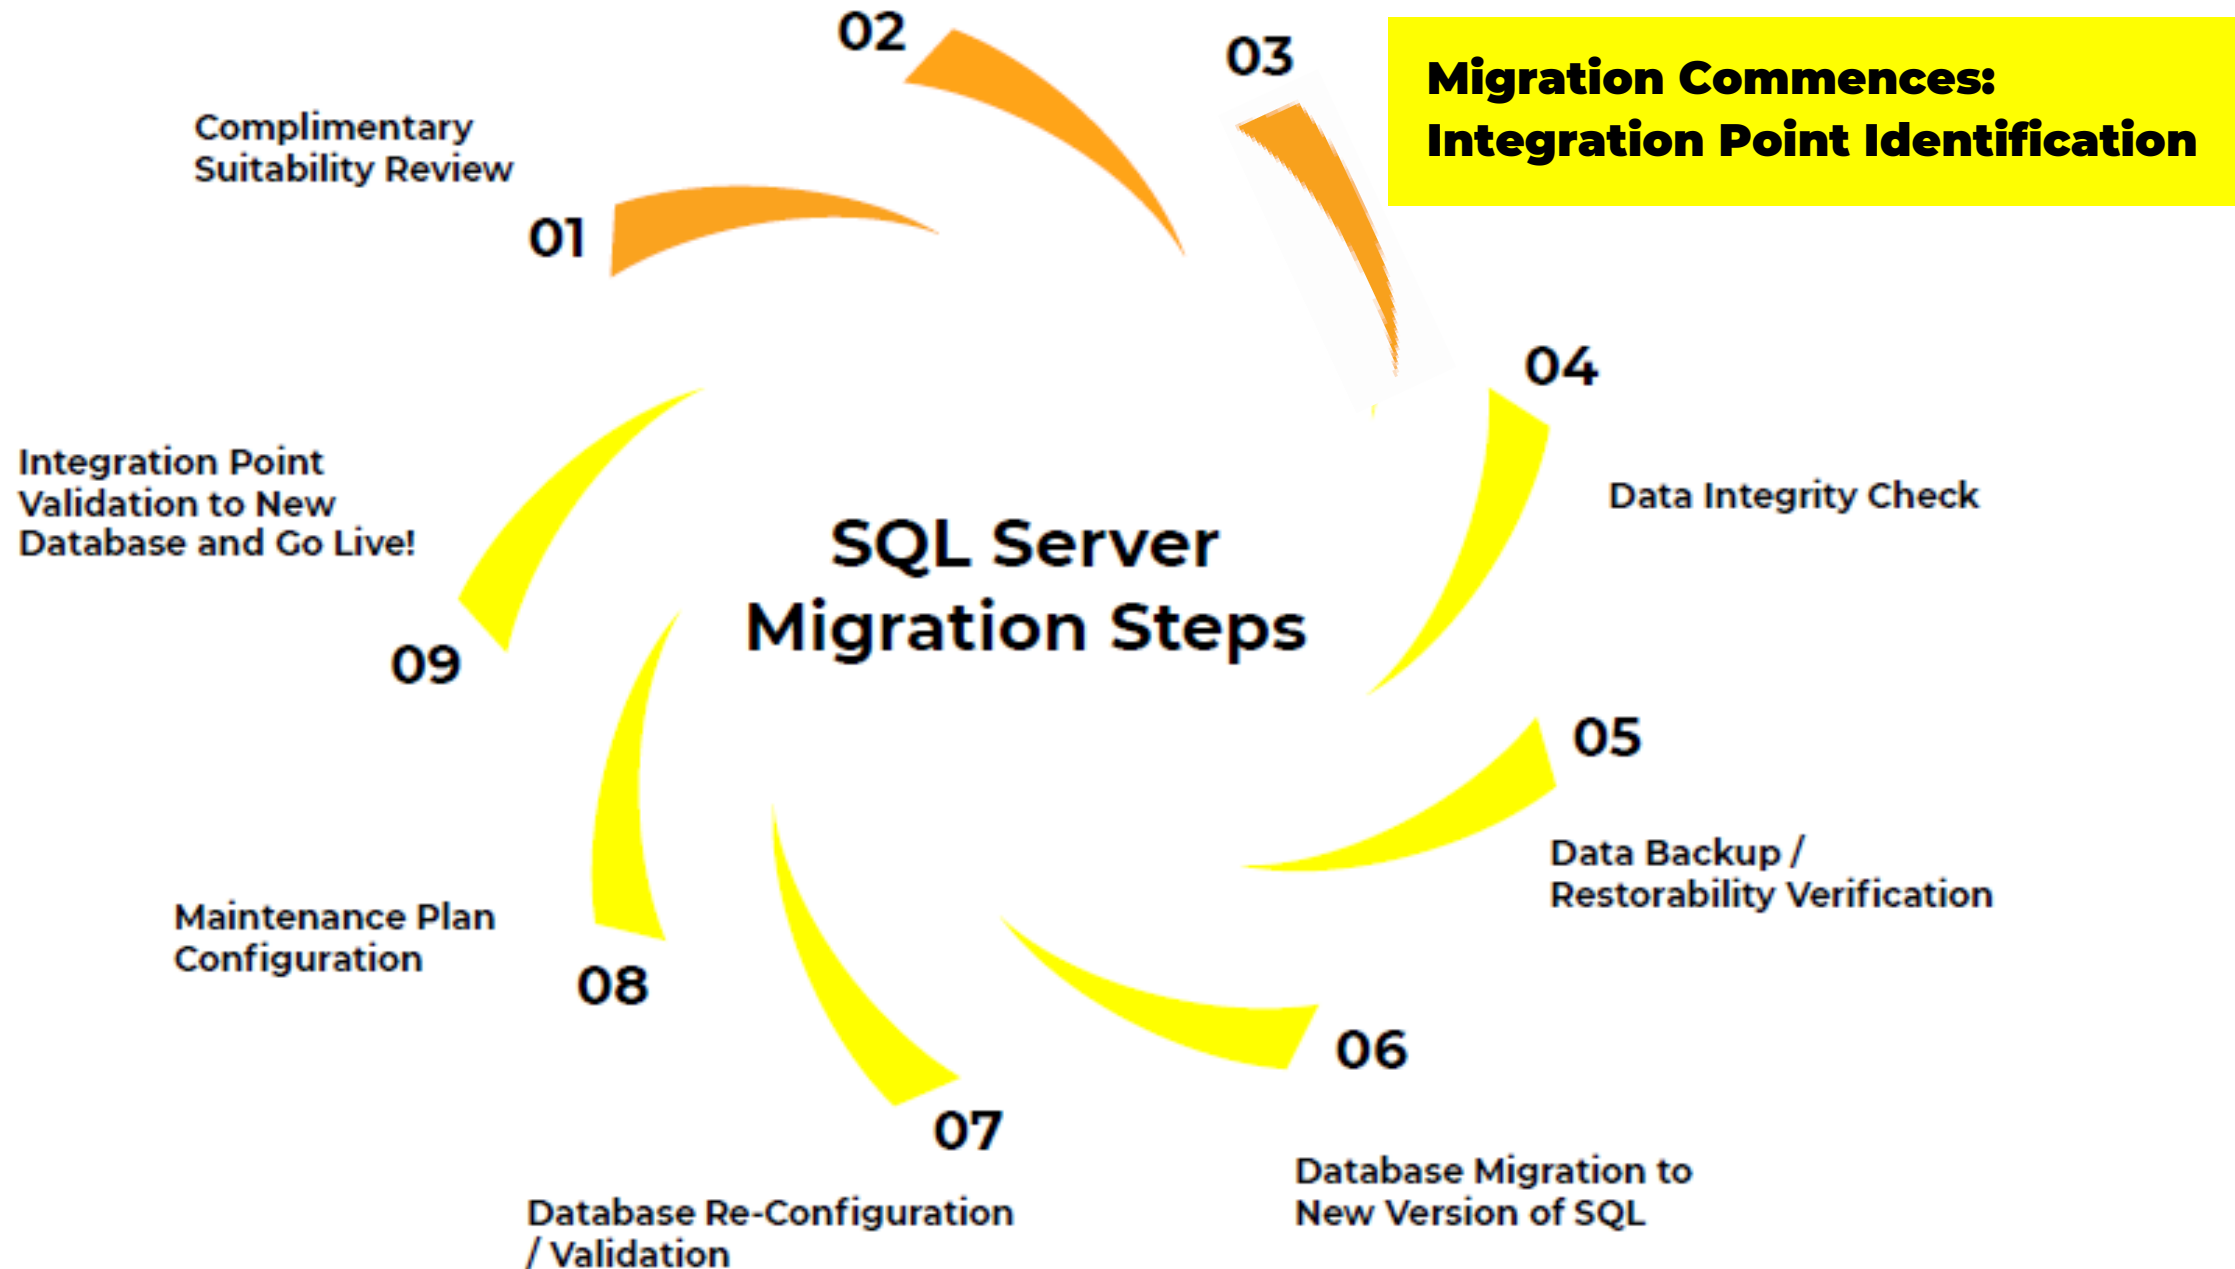

SQL Migration Configuration Assessment:
1-Day Technical Review