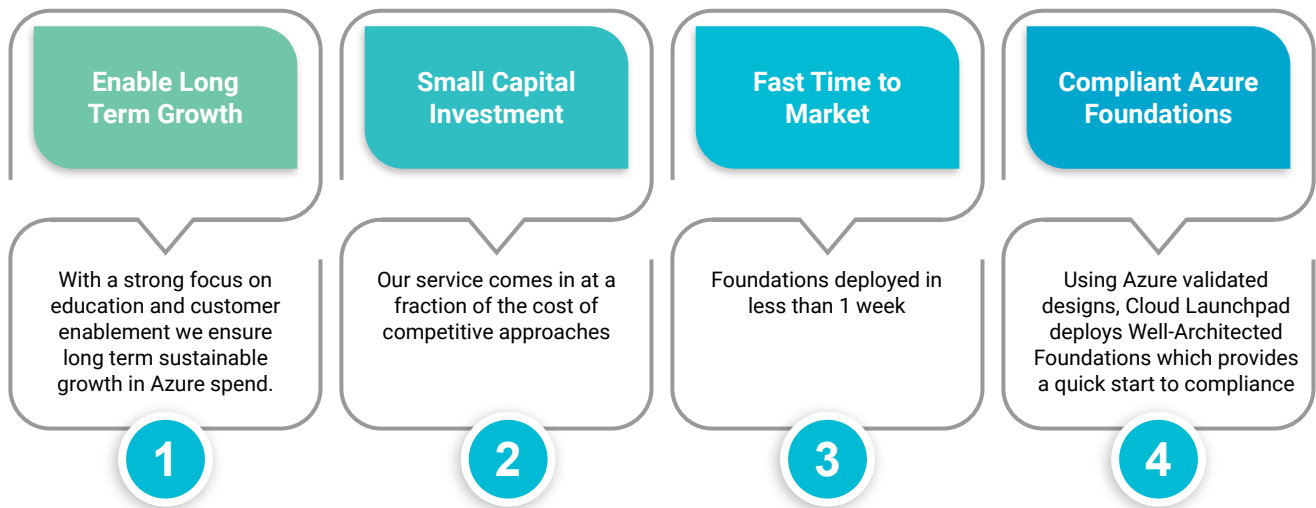

Join the OpsGuru customers who use **Cloud Launchpad** to

- ☒ Accelerate cloud adoption
- ☒ Increase development productivity
- ☒ Apply SOC2/HIPAA/PCI to cloud workloads
- ☒ Apply security best practices to satisfy end-user demands
- ☒ Expand workloads to other geographic regions
- ☒ Set up disaster recovery sites for business continuity

CLOUD LAUNCHPAD **Key Differentiators**

Skills and Capabilities

- Advanced Analytics
- Application Integration
- Artificial Intelligence
- Azure
- Azure Kubernetes Service
- Azure Migration
- Azure Security & Operation Management
- Backup & Disaster Recovery
- Big Data
- Cloud Database Migration
- Cloud Launchpad
- Communications & Media
- Competitive Database Migration
- Consulting and Professional
- Containers
- Data Warehouse
- Database on Linux
- Deployment or Migration
- DevOps
- Financial Services
- Healthcare
- Integration
- Kafka
- Kubernetes
- Machine Learning
- Managed Services (MSP)
- Manufacturing
- Microservices
- Migration
- ML Ops
- Power & Utilities
- Power BI
- Rapid Cloud Adoption
- Retail & Consumer Goods
- Security
- Serverless Computing
- Services
- SQL
- Terraform
- Windows

CANADA

2151-1055 West Georgia St
Vancouver, BC, V6E3P3
Canada 778.800.2468

ISRAEL

Rokach Blvd. 101, pavilion 2,
Tel Aviv Conventions Center
Tel-Aviv 6970097 Israel

ROMANIA

Șoseaua Națională n178-180
Iași, 700239,
Romania