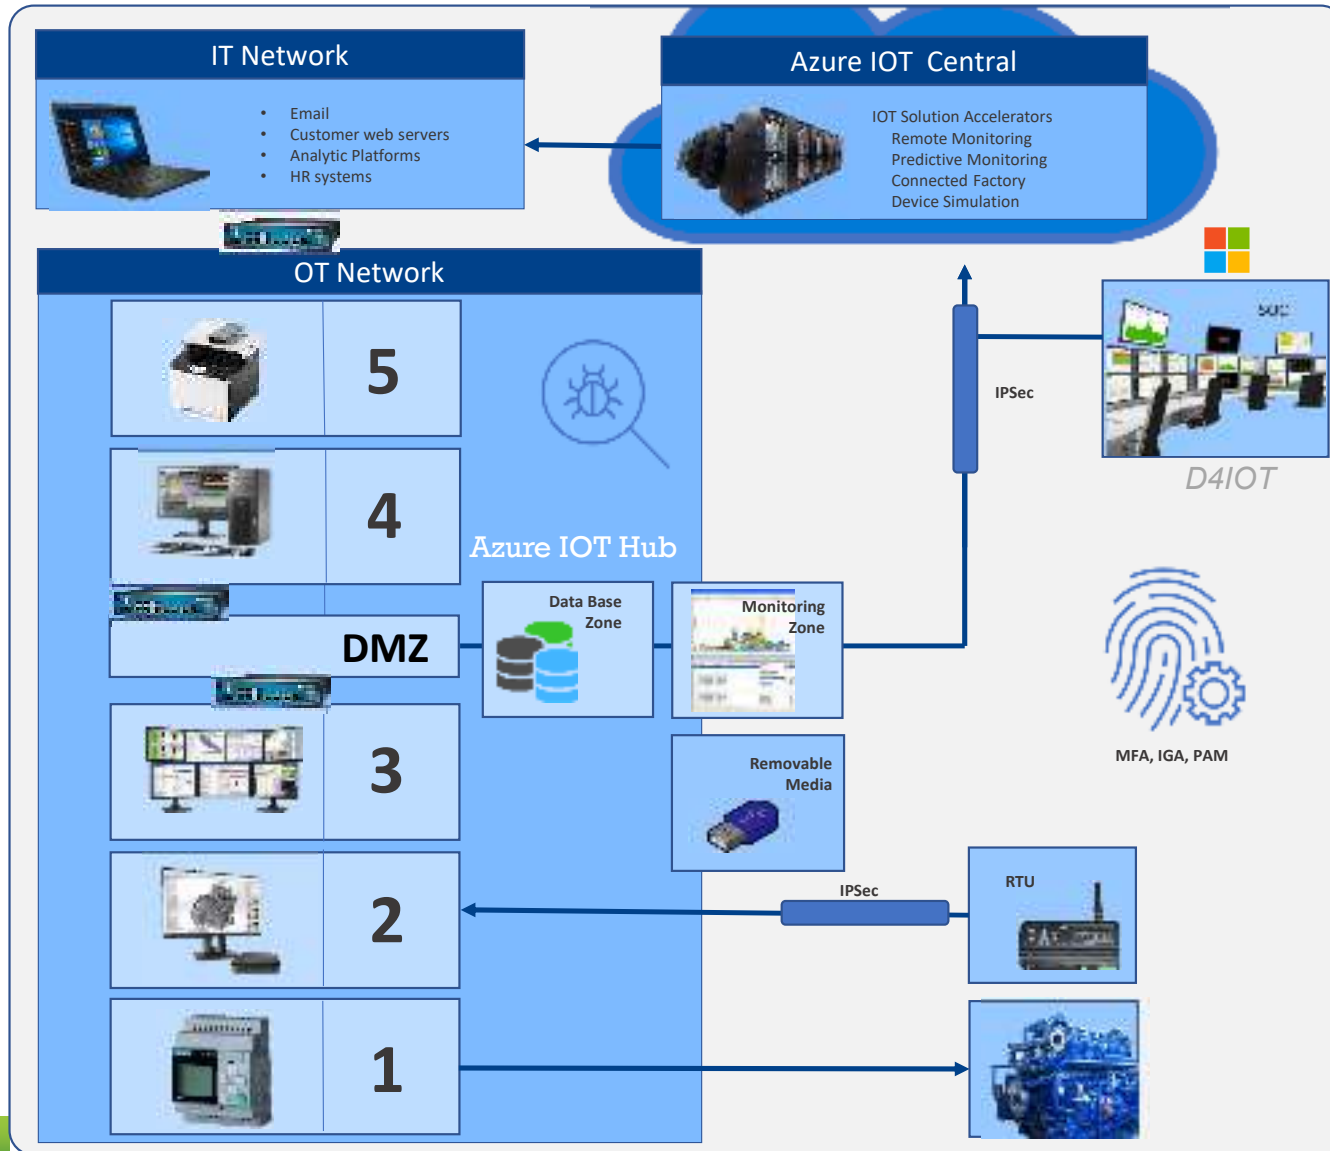

REFERENCE ARCH MATURITY MODEL

- 1.) Segmentation
- 2.) Visibility
- 3.) Connect
- 4.) Patch
- 5.) IAM
- 6.) Unify