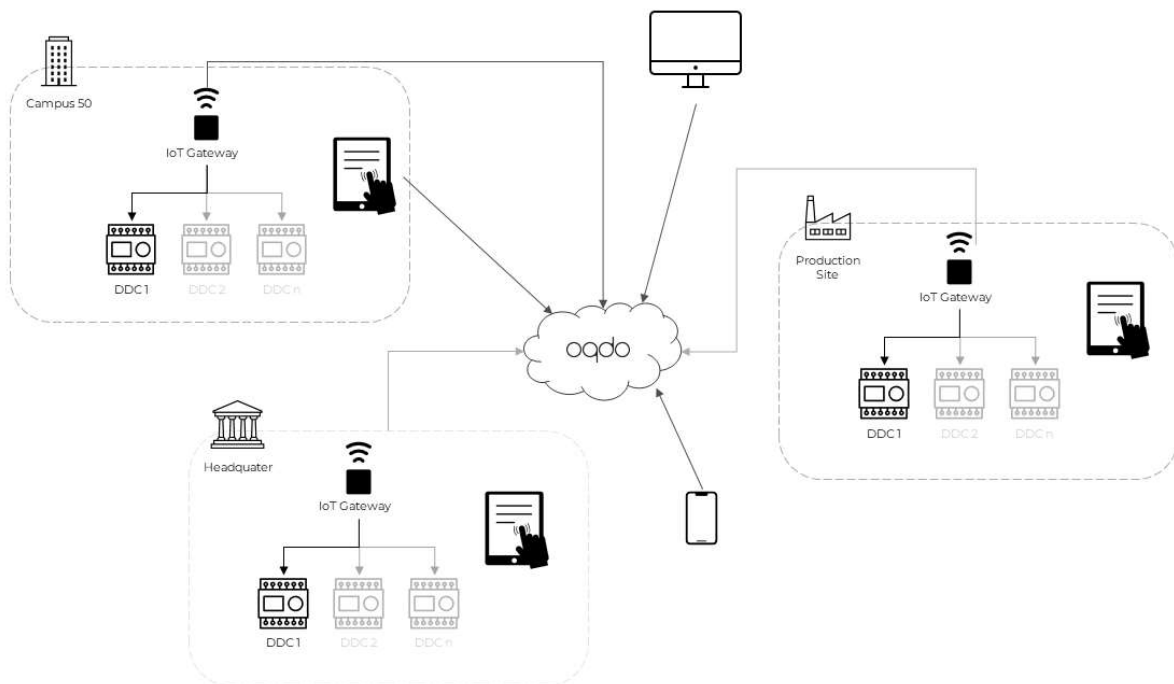

Do it the comfortable way

oqdo.bos is both vastly **functional** and extremely **simple**.

CONNECT EVERY BUILDING

Hundreds of buildings, millions of square meters of all your offices, labs and production sites or just a single heating system. All of them are connected to one.

REDUCE WASTE OF ENERGY

Benchmark energy spendings, optimize space utilization at scale.