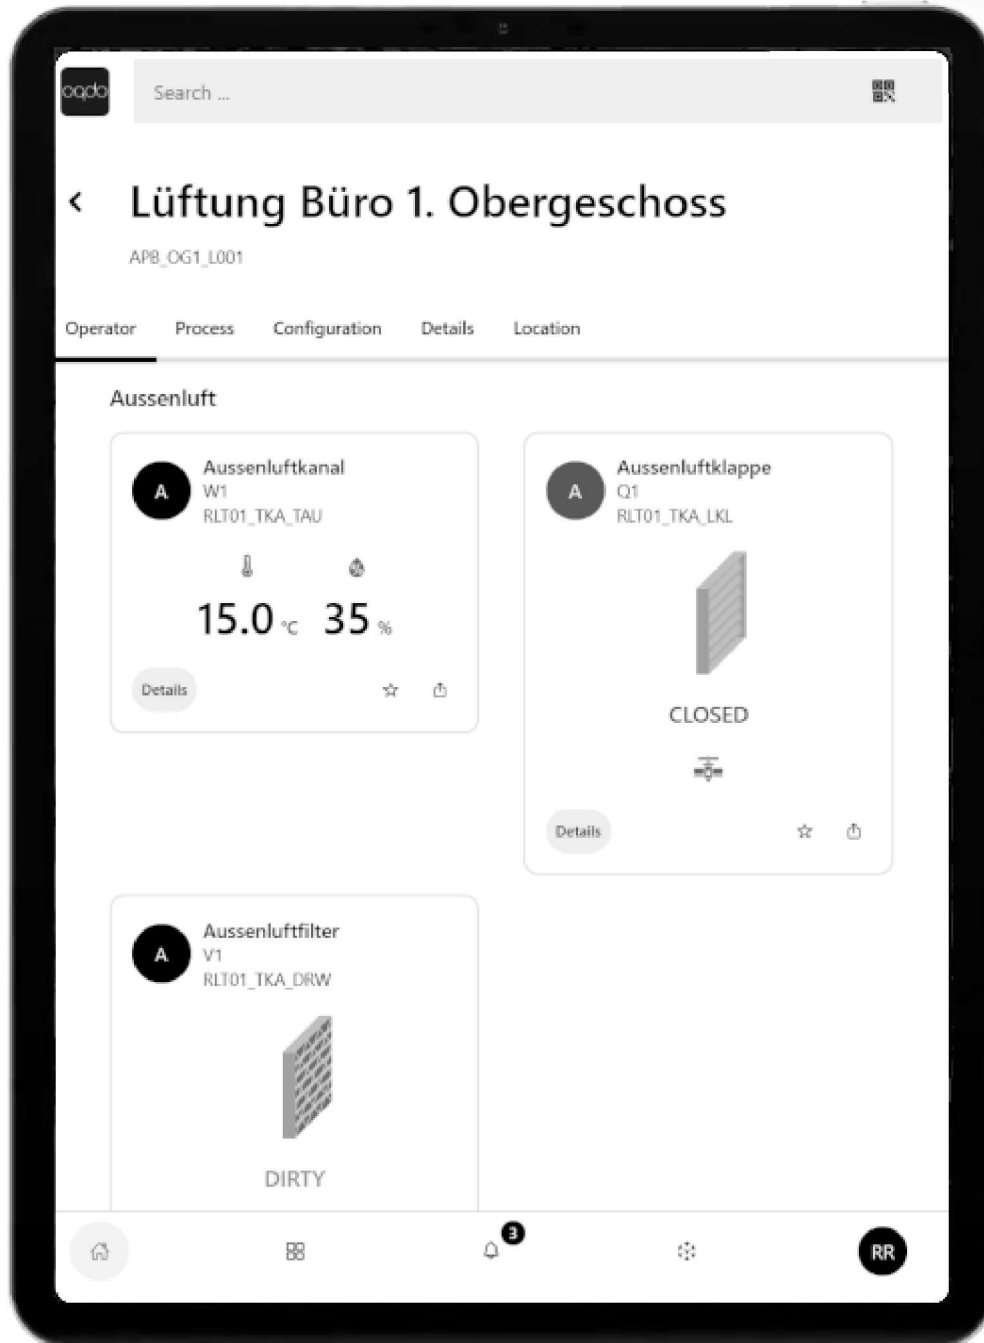

## Alarms

Acknowledge All

A list of all alarms and events in your facility ordered by new alarms first, gone alarms second and acknowledged ones at last

Search...

-  Hebeanlage Störung | Alarm  
FD3 3 hours ago Acknowledge >
-  Temperatur oben | Value 21 < low limit undefined  
B1 5 days ago >
-  Lüftung Büro 1. Obergeschoss | Switched to manual mode  
APB\_OG1\_L001 3 weeks ago >

#### DIFFERENT PERSPECTIVES

Look at your assets from different perspectives e.g. a process view to see how things are related.