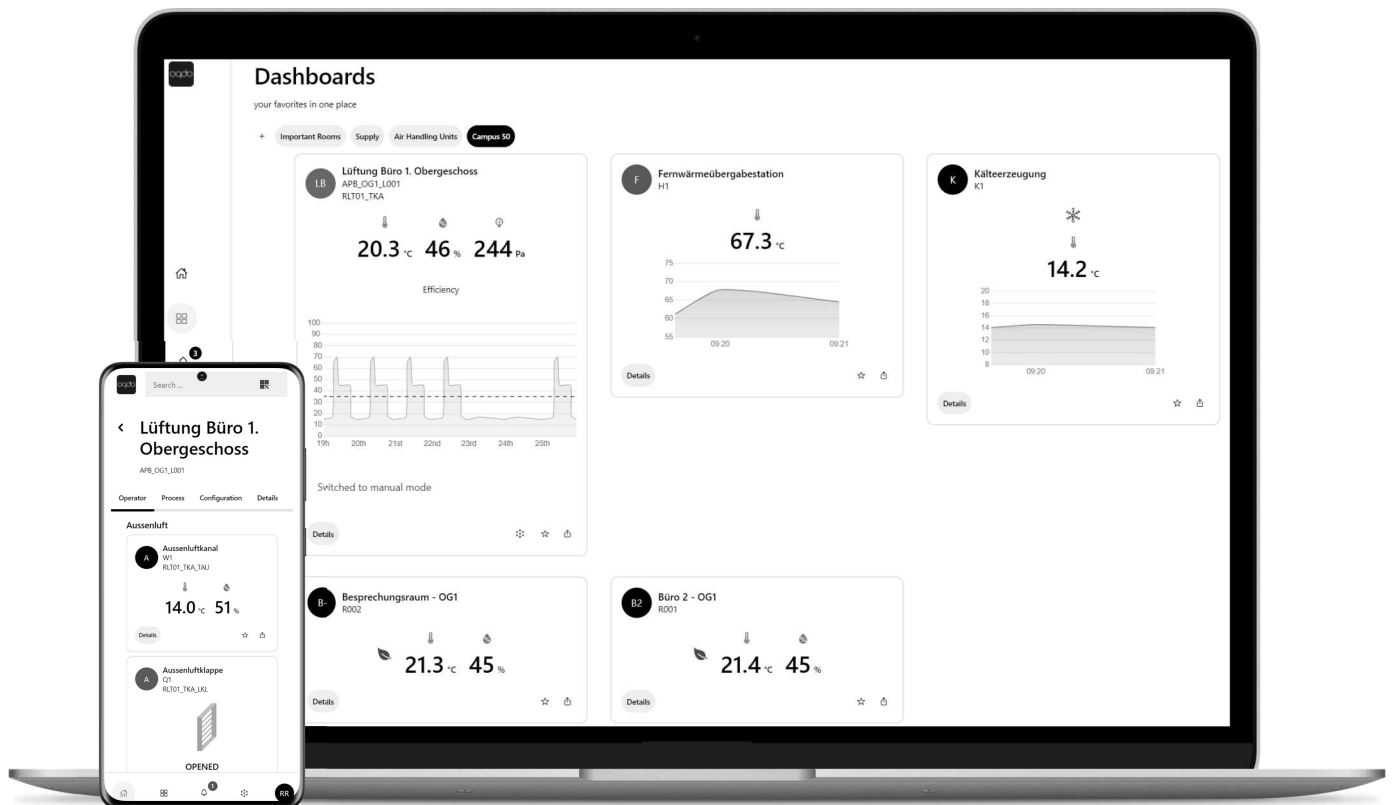

# the digital building platform of tomorrow

oqdo.bos is a digital building platform to **integrate, optimize and operate all your buildings** into one platform.

Subscribe for News

Request a demo

Cloud operated. Works on macOS, Windows & any mobile device.

#### DIFFERENT PERSPECTIVES

Look at your assets from different perspectives e.g. a process view to see how things are related.

## Process view

See how your assets are connected from a process perspective. This can help you determine the impact of an alarm more quickly.