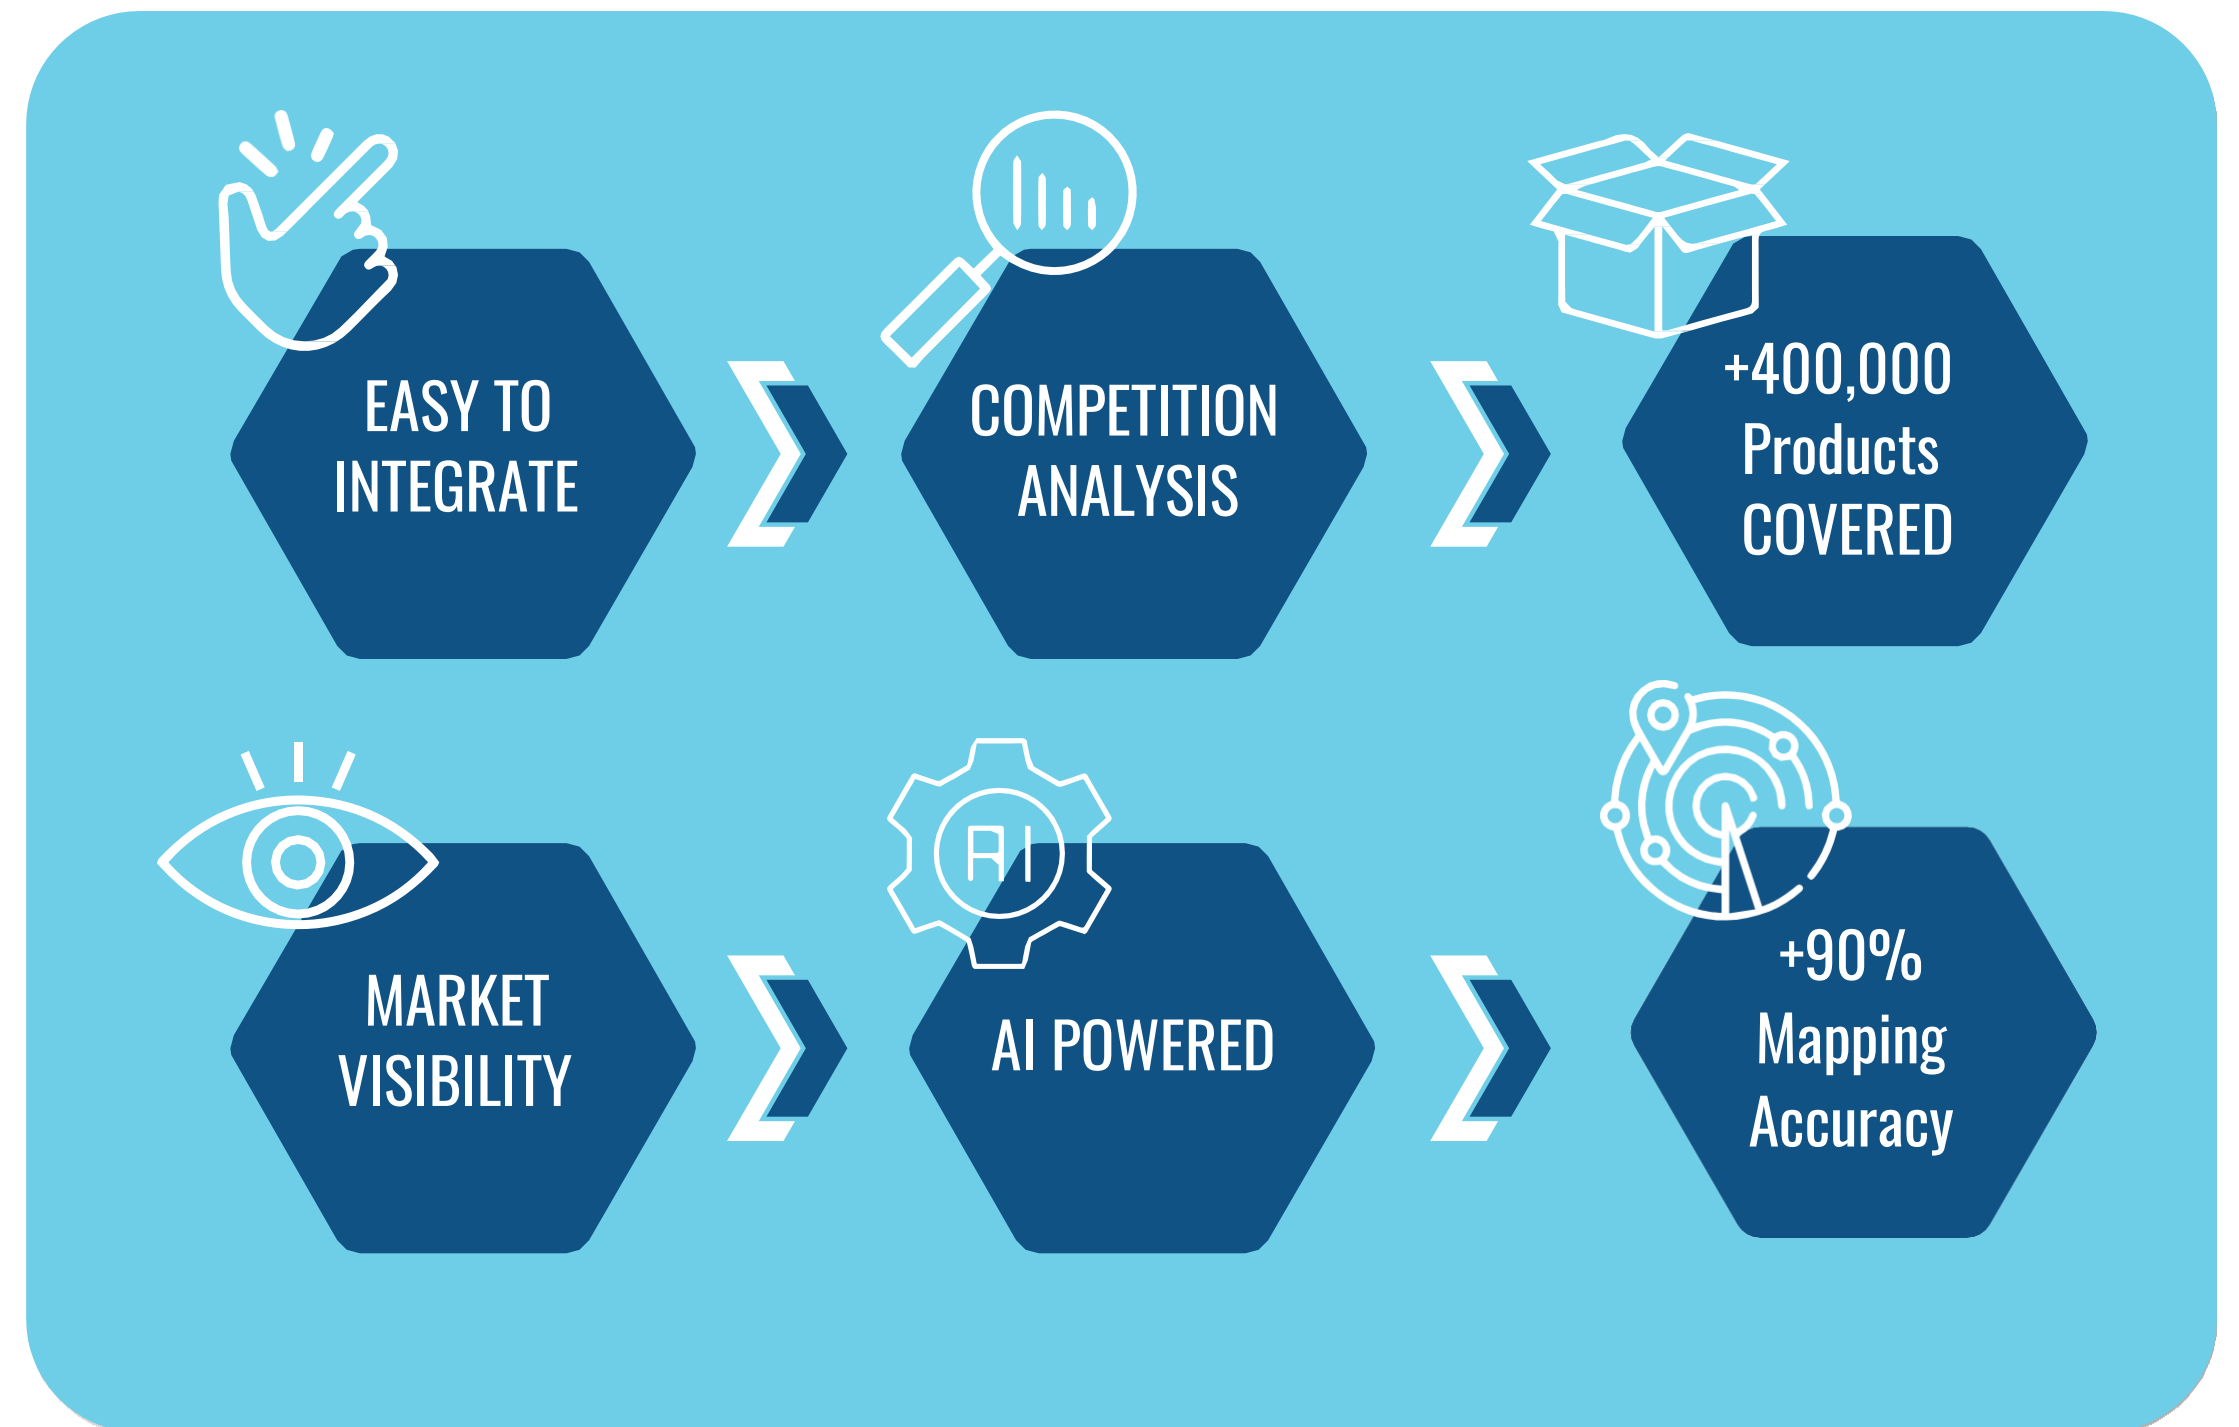

 **Digital Shelf**
By Orion
COMPETITOR PRICE LENS

Digital Shelf is a powerful competitor price tracking and monitoring tool designed to equip businesses with real-time insights into their competitors' pricing strategies and empowering businesses to make informed decisions about their pricing strategies, potentially gaining a competitive advantage.

THE PROBLEM

In Today's Market, prices can fluctuate rapidly due to various factors such as supply chain disruptions and intense competition. This volatility poses a significant challenge for companies, making it difficult to predict and respond to market changes effectively.

THE SOLUTION

Accurate and real-time price tracking helps companies to gain valuable insights into competitor pricing strategies, market trends. Armed with this information, businesses can adjust their pricing strategies dynamically, optimize profitability, and maintain a competitive edge in the marketplace.

DIGITAL SHELF

Digital Shelf is a powerful competitor price tracking and monitoring tool designed to equip businesses with real-time insights into their competitors' pricing strategies and empowering businesses to make informed decisions about their pricing strategies, potentially gaining a competitive advantage.