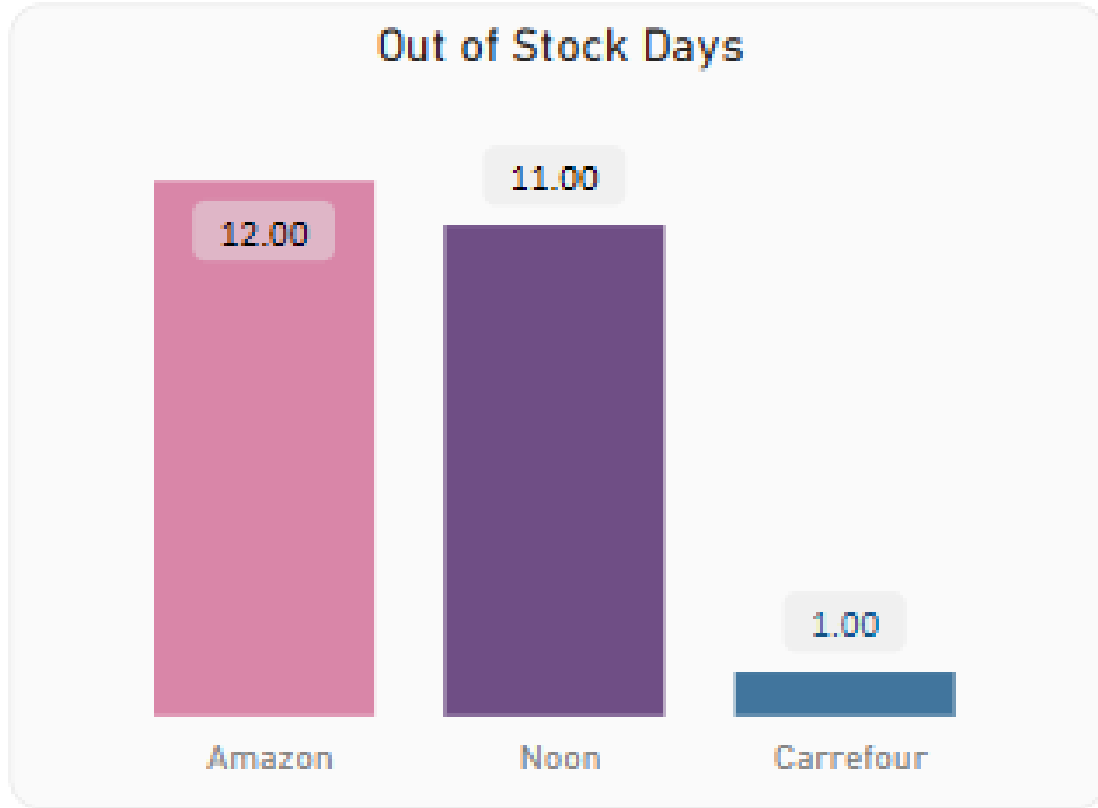

SUPER FAST

HUMAN SUPERVISION

- Home
- Price Analysis
- Assortment
- Back

Date: 2/12/2023 - 3/12/2024
 Category: All
 Brands: All
 Products: All
 Stores: Multiple selections

No of stores selling products: **3 out of 5**
 Stores With Promotions: **3 out of 3**
 Price Change Indicator: ↑
 Current: **28.64 K** | Previous: **27.23 K**
 Days With Promo Code: **12** | Out-of-Stock Days: **12**