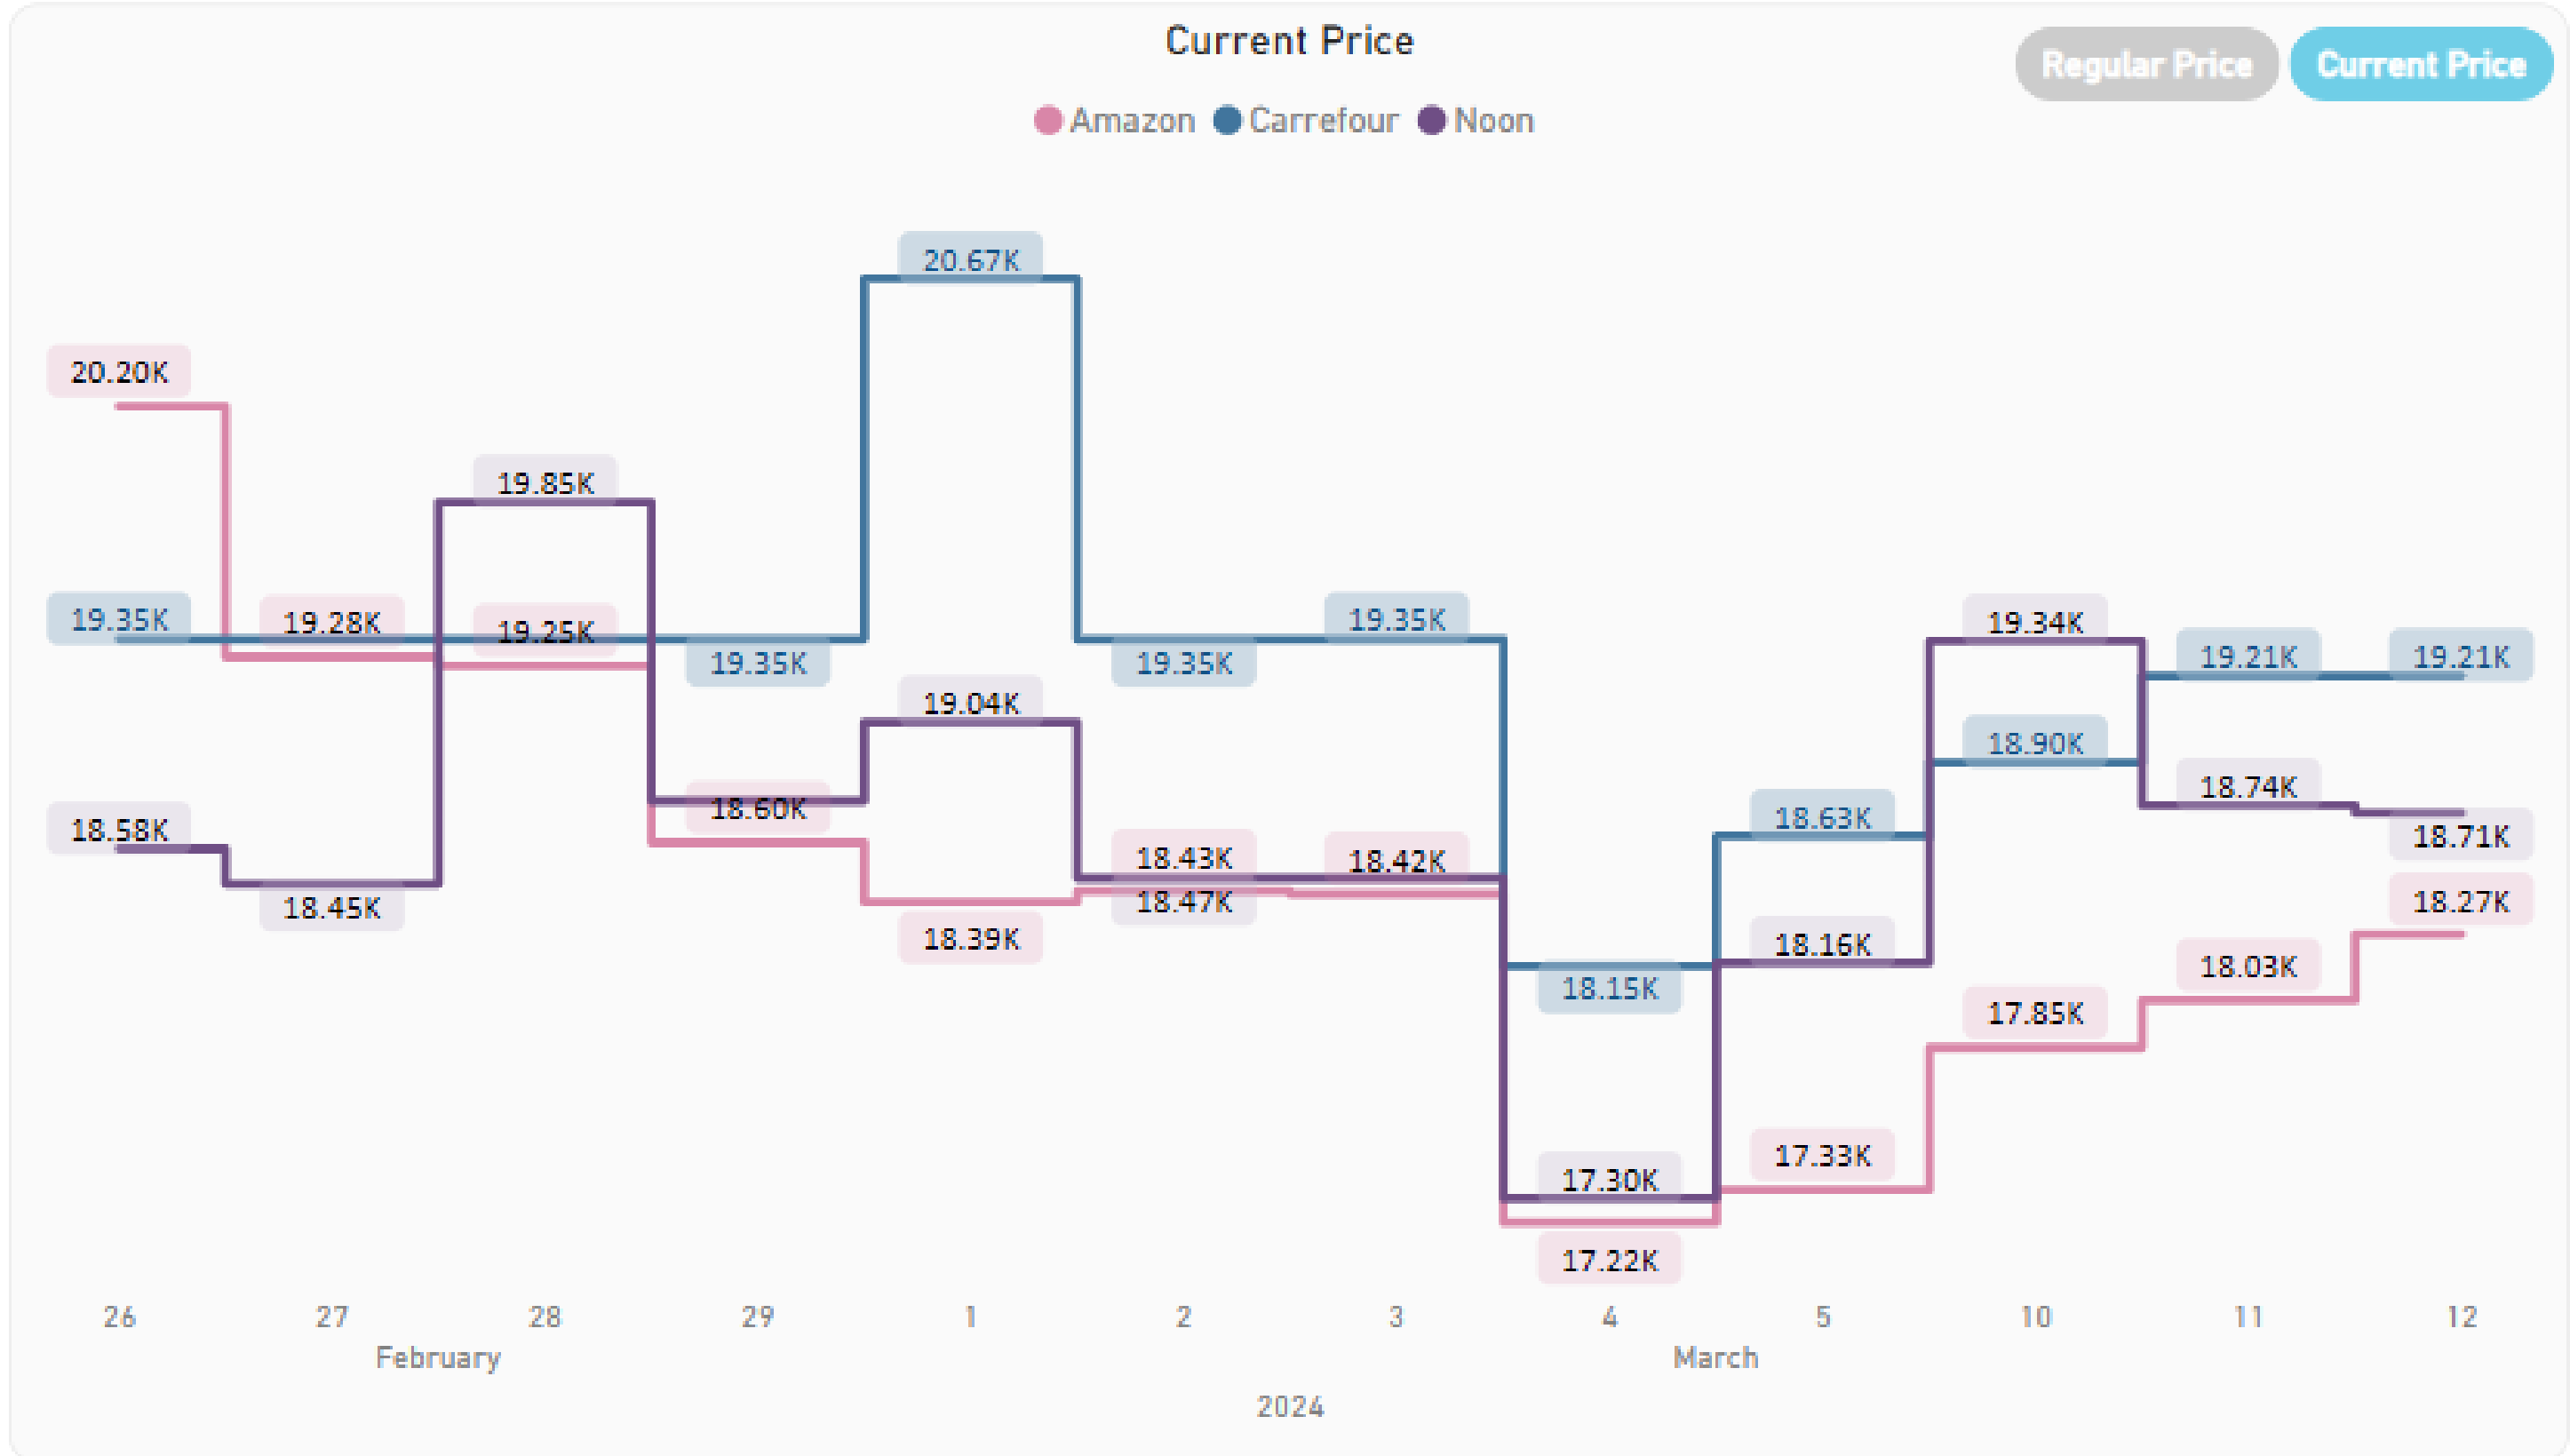

SUPER FAST

HUMAN SUPERVISION

- Home
- Price Analysis
- Assortment
- Back

Date: 2/12/2023 - 3/12/2024
 Category: All
 Brands: All
 Products: All
 Stores: Multiple selections

No of stores selling products: **3 out of 5**
 Stores With Promotions: **3 out of 3**
 Price Change Indicator: ↑
 Current: **28.64 K** | Previous: **27.23 K**
 Days With Promo Code: **12** | Out-of-Stock Days: **12**