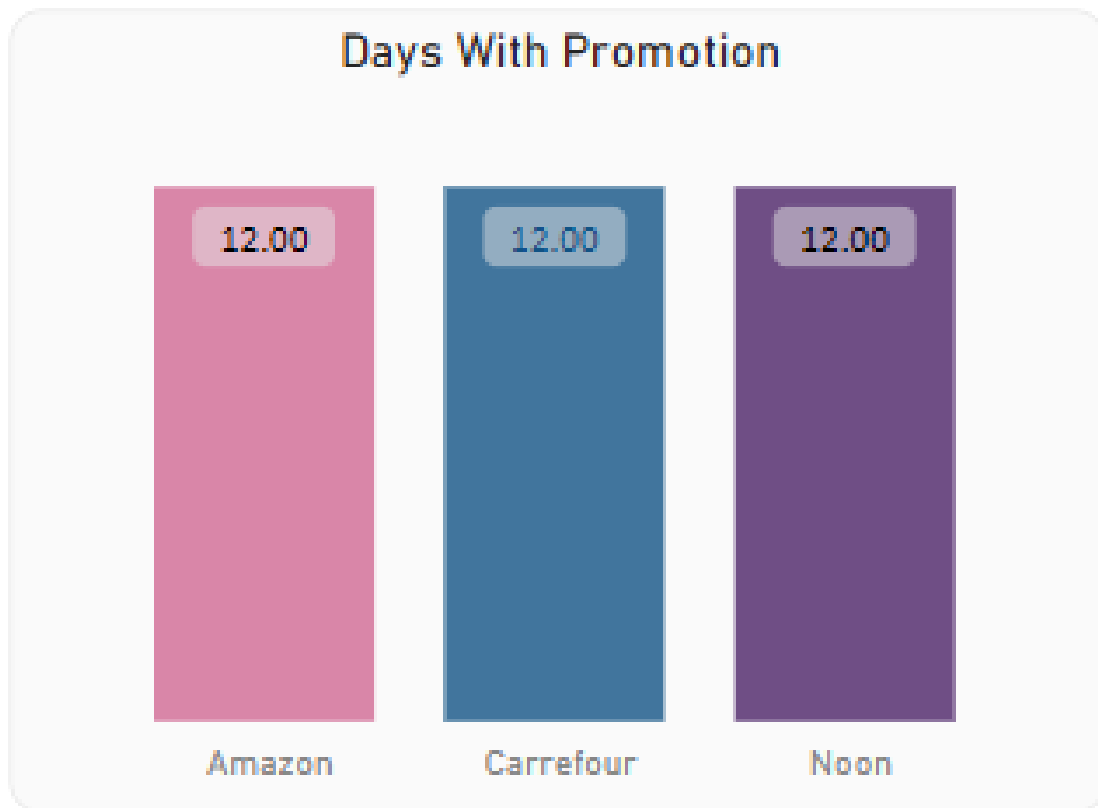

SUPER FAST

HUMAN SUPERVISION

- Home
- Price Analysis
- Assortment
- Back

Date: 2/12/2023 - 3/12/2024
 Category: All
 Brands: All
 Products: All
 Stores: Multiple selections

No of stores selling products: **3 out of 5**
 Stores With Promotions: **3 out of 3**
 Price Change Indicator: ↑
 Current: **28.64 K** | Previous: **27.23 K**
 Days With Promo Code: **12** | Out-of-Stock Days: **12**