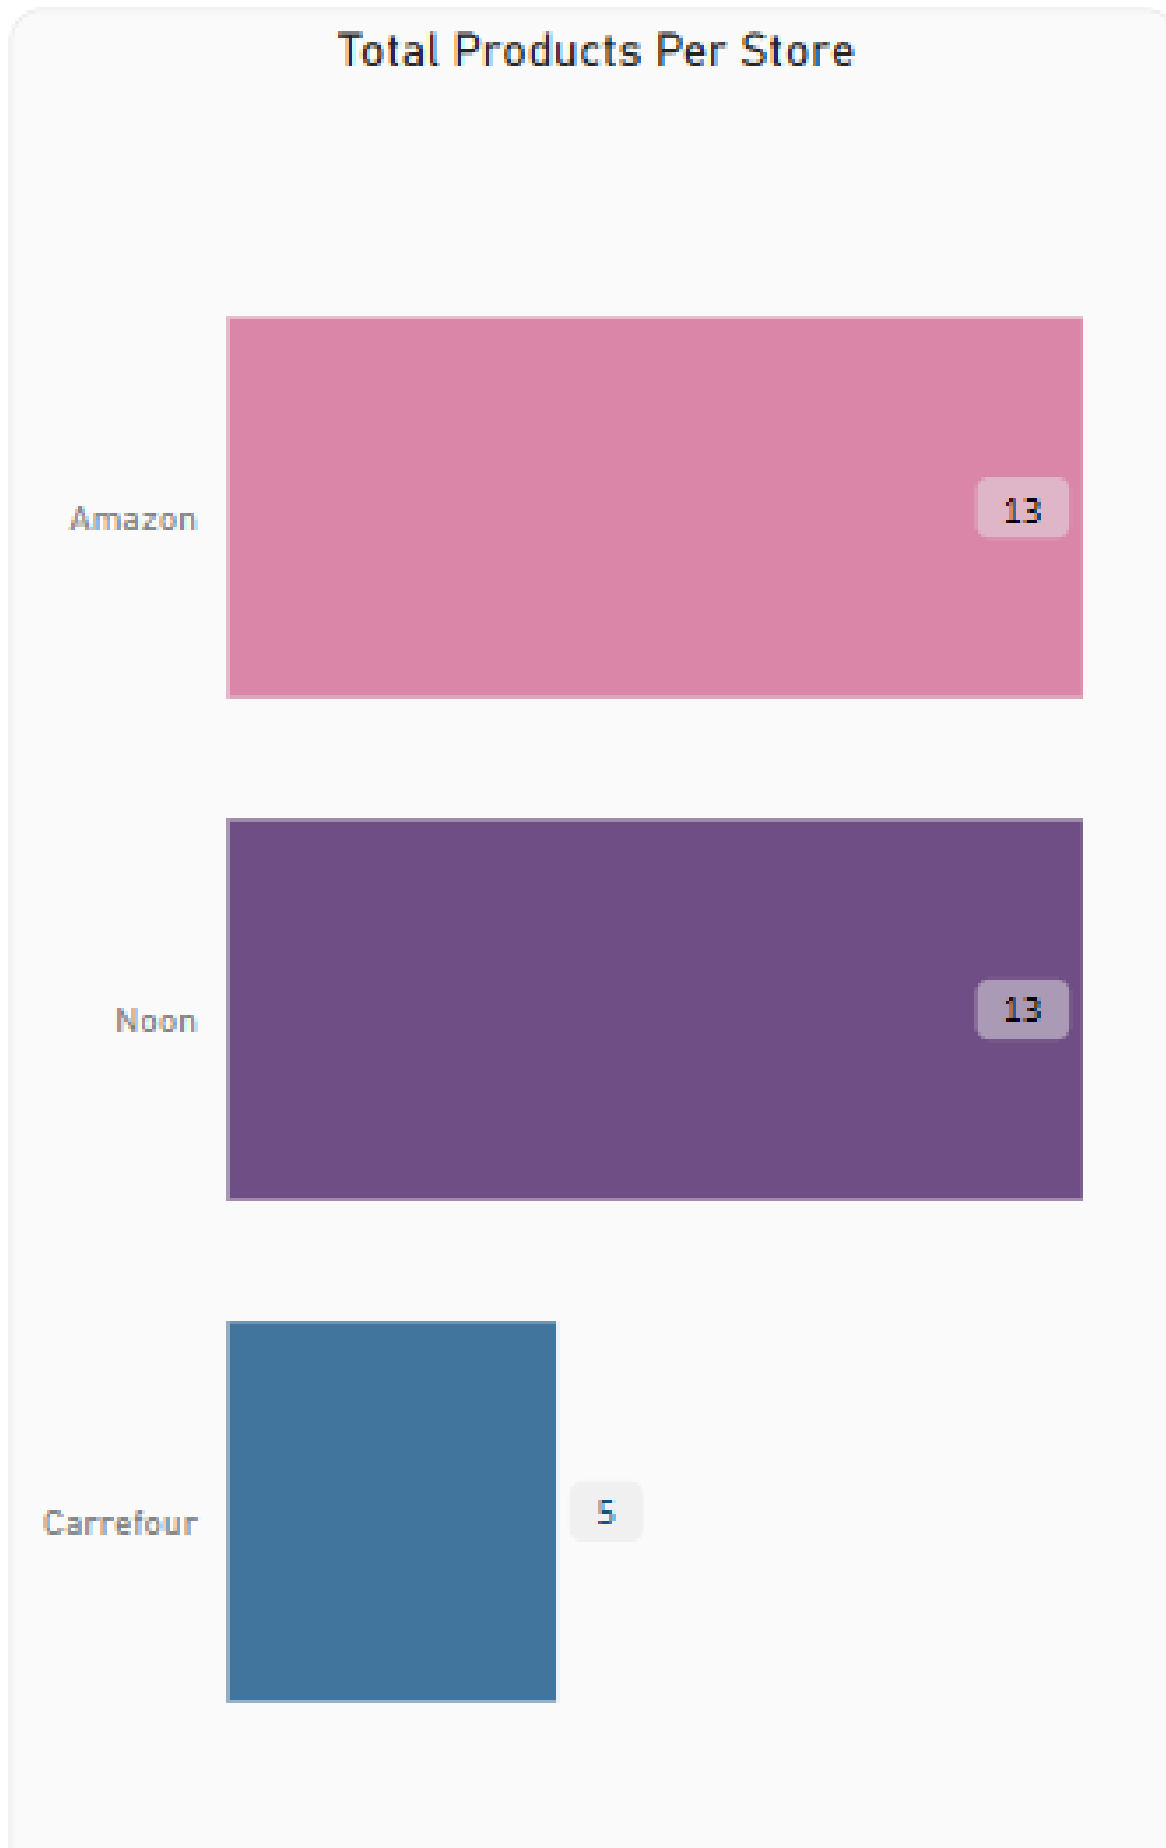

Home

Price
Analysis

Assort-
ment

Back

Date Brands Stores

2/12/2023 3/12/2024
All Multiple selections

Clear
Filters

Overall Availability Not Available in my Store Available Only in my Store

Name	Amazon	Carrefour	Noon
Xiaomi Redmi A2 Plus, 64GB, 3GB RAM, Dual SIM, 4G LTE - Light Blue			Available
TORNADO Electric Blender 500 Watt 1.5 Liter 2 Mills Gray MX5200/2-GRAY		Available	
Samsung Smart 43" LED FULL HD + WiFi + Internal Receiver + HDMI + 1 USB	Available		
Samsung 50 Inch 4K UHD Smart LED TV with Built-in Receiver, Black	Available	Available	Available
Samsung 32 Inch HD Smart LED TV With Built-in Receiver - UA32T5300AUXEG	Not Available		Available
OPPO A98 5G 8GB 256GB BLUE	Not Available		Available
OPPO A17k (3GB RAM, 64GB Storage) 1 year warranty	Available		
Olympic Digital Electric Water Heater With Handle 50 Liter Enamel - Neptune ,	Available		Available
LG Vivace Front Loading Full Automatic Washing Machine, 8 Kg, Steam Wash, Inverter, Digital Screen	Available		Available
LG I Front Load Automatic Washer, AI DD, Allergy Care, Stain Care, 8 Kg - Silver, F2T2TYM1S	Not Available		Available
LG 55 Inch 4K UHD Smart LED TV with Built-in Receiver	Available	Available	
LG 50 Inch 4K UHD Smart LED TV with Built-in Receiver - 50UR78006LL	Available	Available	Available
LG 32 Inch HD Smart LED TV with Built-in Receiver - 32LM637BPVA			Available
LG 32 Inch FHD Smart LED TV - 32LQ630B6LB			Available
JAC 55 Inch Smart TV 55JB631	Available	Available	
Fresh Venus Electric Water Heater, 50 Liters FRHV50L	Available		Available
Fresh I Top Load Automatic Washer, 13 Kg - Silver, FTM-13S 500017071	Available		
Fresh I No Frost Refrigerator, 397 Liters, Mechanical, 2 Doors - Black, FNT-B470KB	Available		Available
Fresh I No Frost Refrigerator, 369 Liter - Black, FNT-B400 KB	Available		Available
Electrostar LD260DMJD0 Defrost Majesta Deep Freezer, 6 Drawers, 260 L - Silver	Available